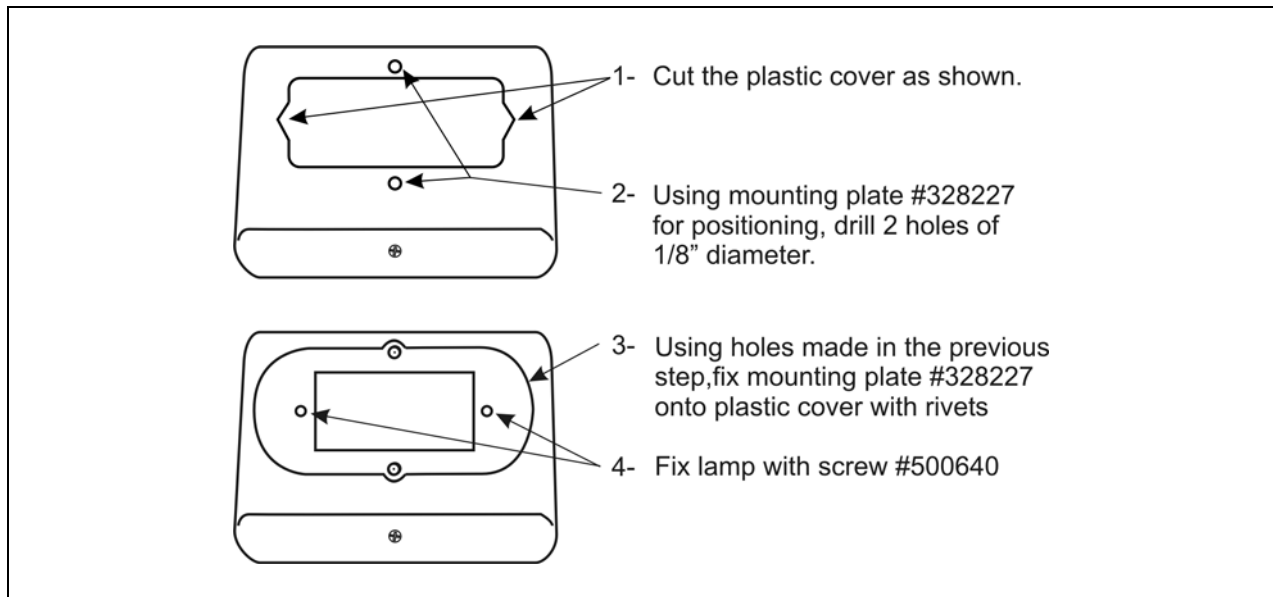

FIGURE 1: LAVATORY COMPARTMENT NIGHT LIGHT INSTALLATION

WASTE CONTAINER LAMP

1. Remove the existing lamp.
2. Install the new lamp as per figure 2.

FIGURE 2: WASTE CONTAINER LAMP INSTALLATION