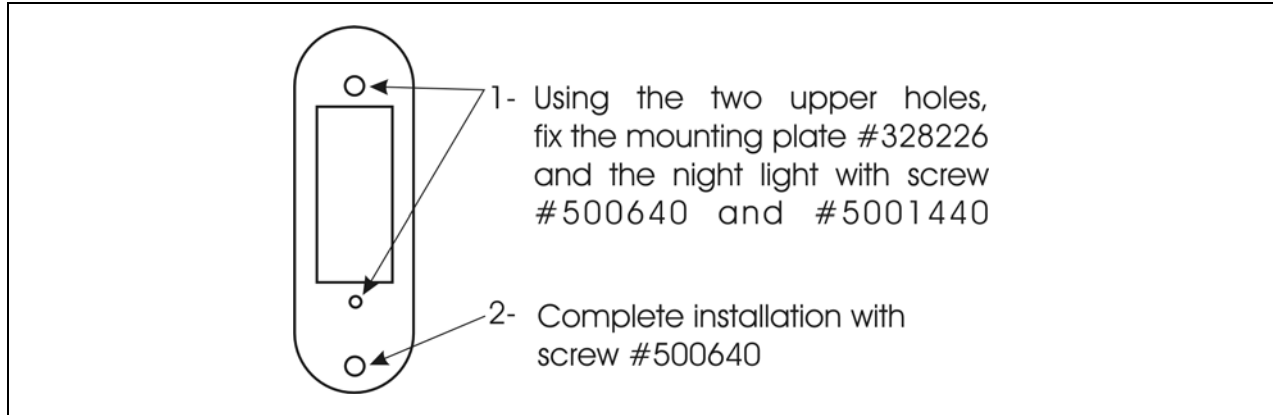

PREVOST

Instruction Sheet

IS-04094

REPLACEMENT OF LAVATORY COMPARTMENT NIGHT LIGHT OR WASTE CONTAINER LAMP

MATERIAL

Kit #066401 includes the following parts:

Pièce No	Description	Qté
328226	Mounting plate, lavatory night light	1
5001440	Screw, #8 X ½	1
500640	Screw, #6 X ¾	2
563460	Night light	1
IS-04094	Instruction Sheet	1
FI-04094	Feuille d'instructions	1

Kit #066480 includes the following parts:

Pièce No	Description	Qté
328227	Mounting plate, waste container lamp	1
500640	Screw, #6 X ¾	2
504106	Rivet pop	2
563460	Night light	1
IS-04094	Instruction Sheet	1
FI-04094	Feuille d'instructions	1

PROCEDURE

 **WARNING** 

Park vehicle safely, apply parking brake, stop engine and set battery master switch(es) to the OFF position prior to working on the vehicle.

LAVATORY COMPARTMENT NIGHT LIGHT

1. Remove the existing night light and stainless steel mounting plate.
2. Install the new night light as per figure 1.