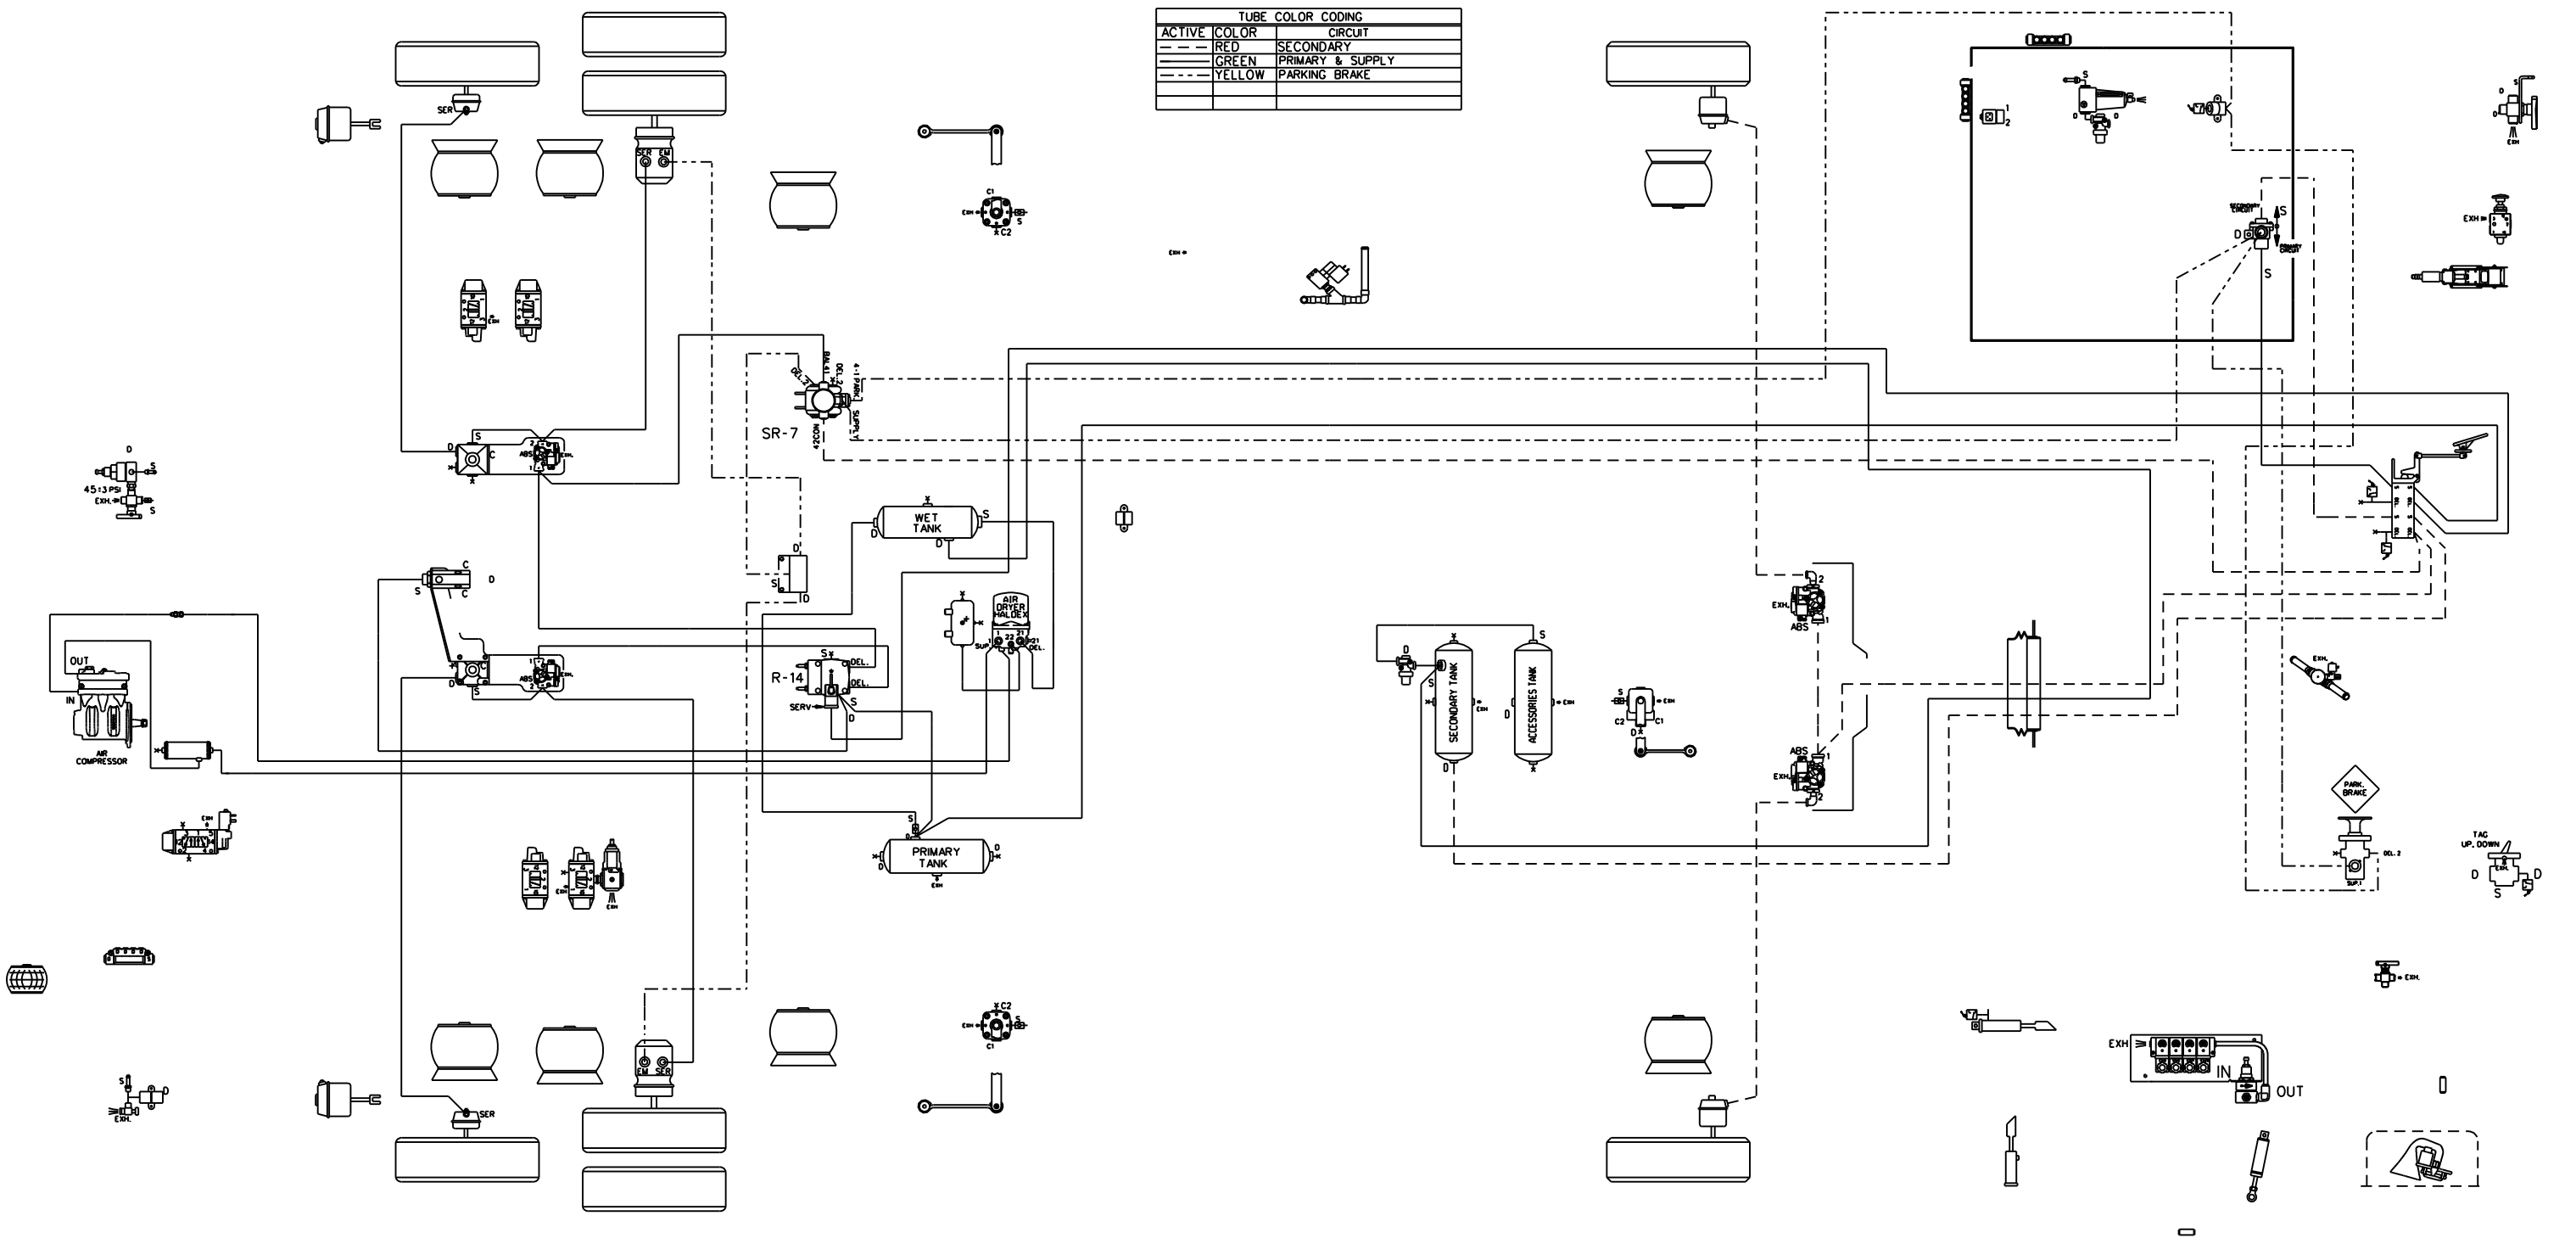

TUBE COLOR CODING		
ACTIVE	COLOR	CIRCUIT
---	RED	SECONDARY
---	GREEN	PRIMARY & SUPPLY
---	YELLOW	PARKING BRAKE

PREVOST®

DESCRIPTION:

X3-45 COACH WITH FRONT I-BEAM AXLE BRAKES SYSTEM

REV: B
DATE: 2012/02

PAGE: D140384 P1.3