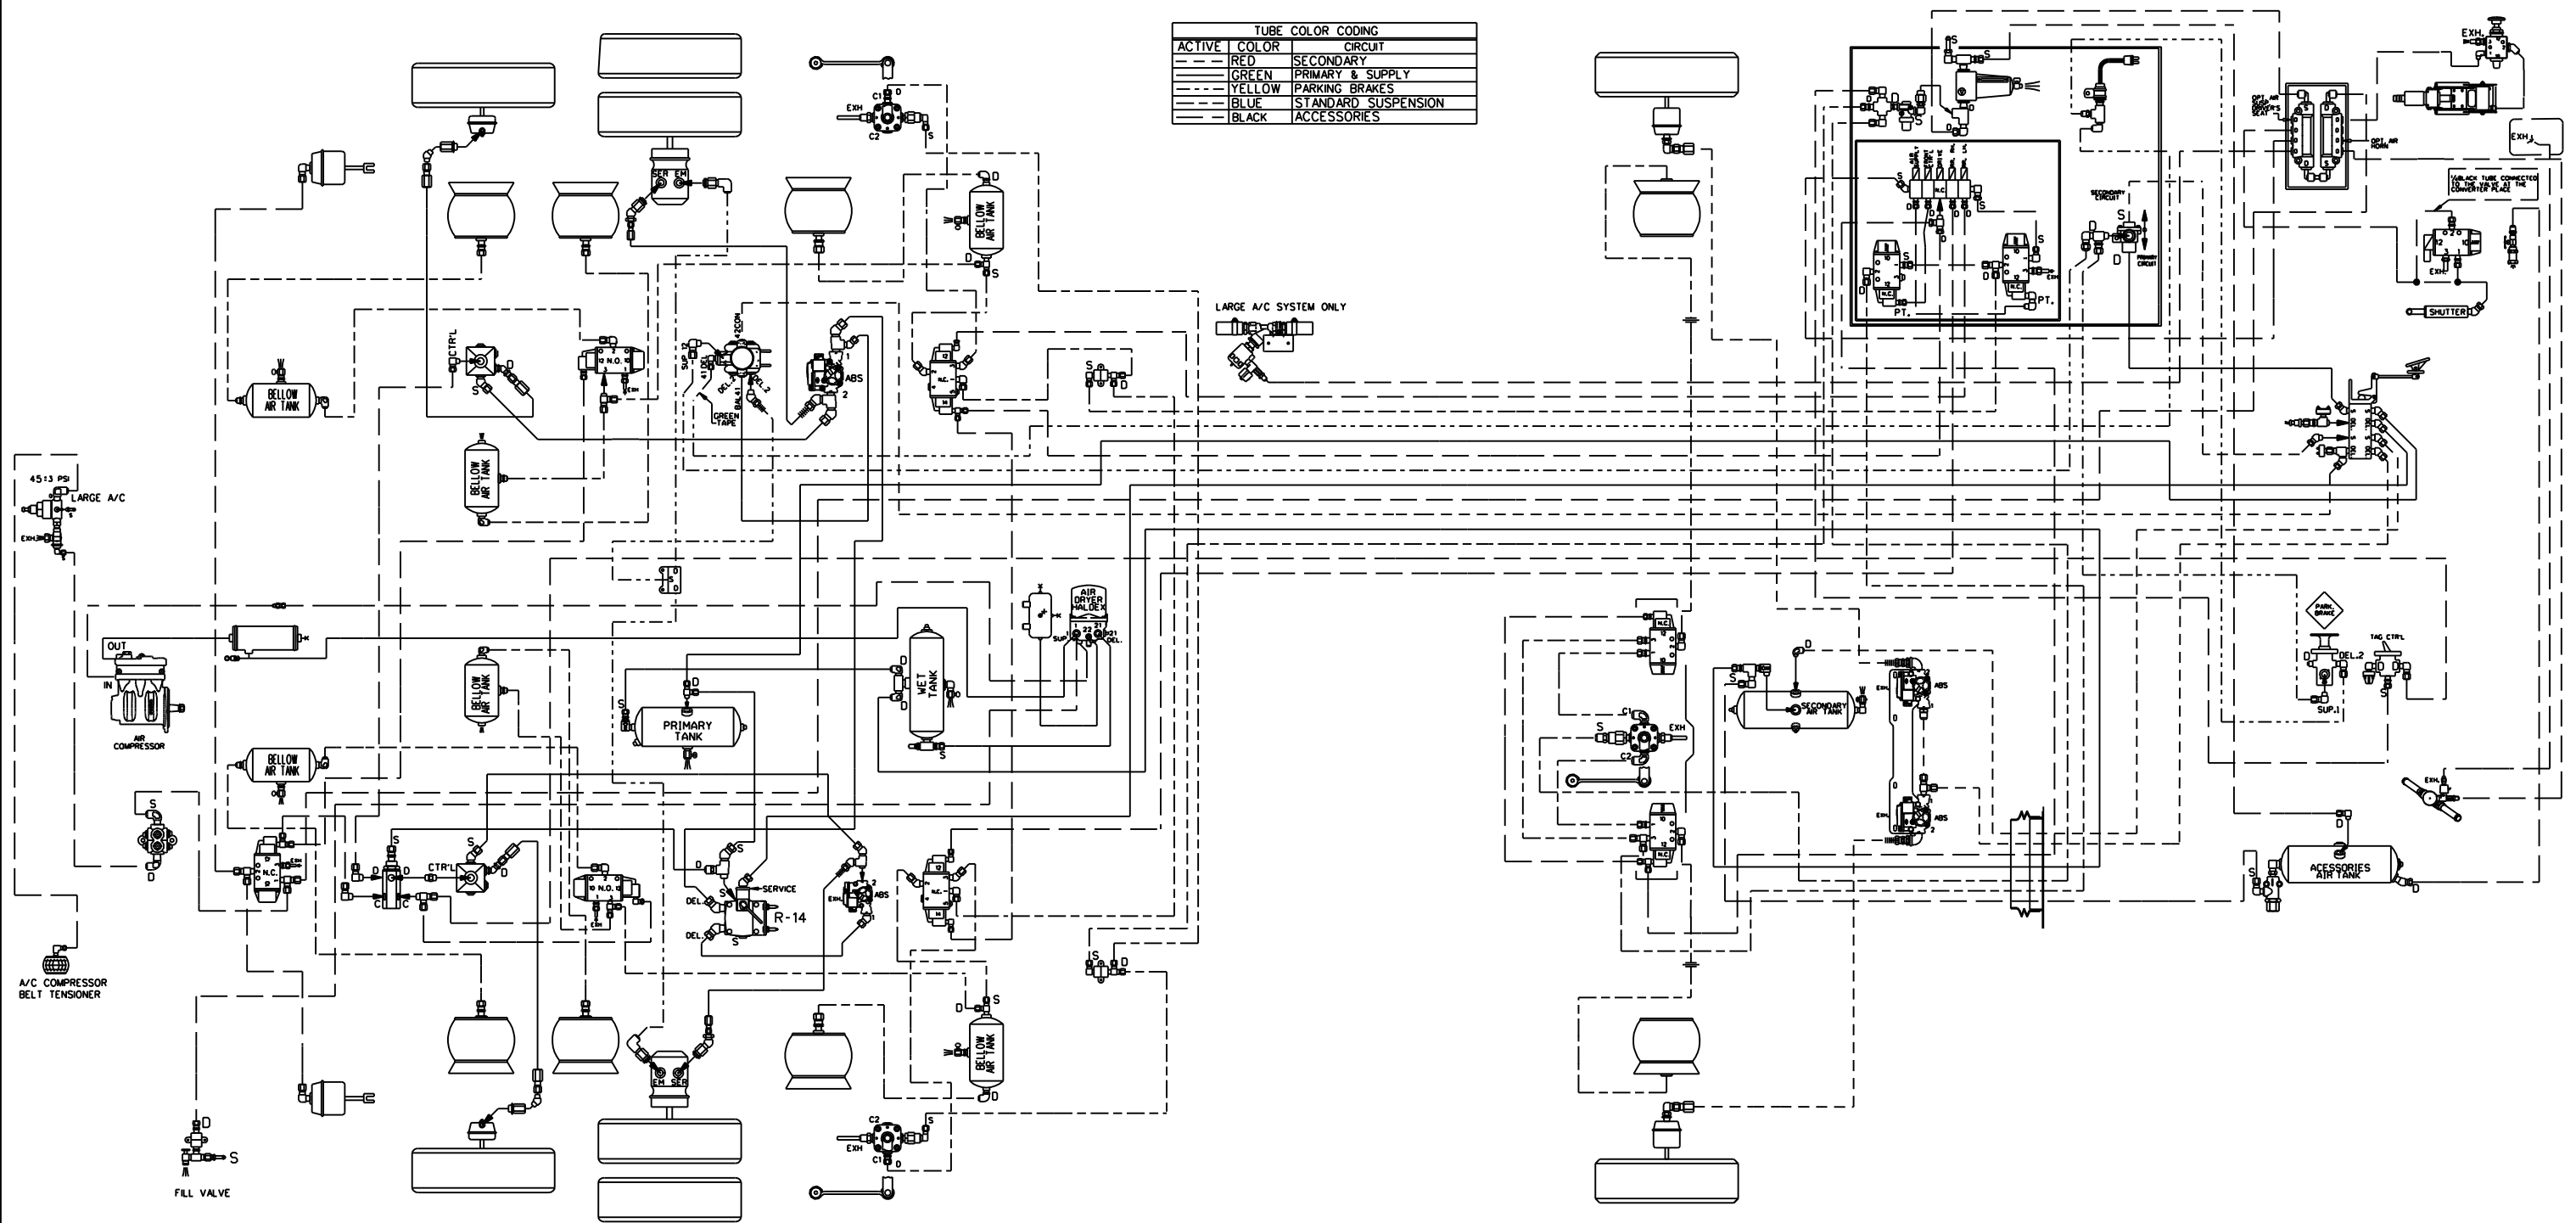

TUBE COLOR CODING	
ACTIVE COLOR	CIRCUIT
RED	SECONDARY
GREEN	PRIMARY & SUPPLY
YELLOW	PARKING BRAKES
BLUE	STANDARD SUSPENSION
BLACK	ACCESSORIES

**PREVOST®**

DESCRIPTION:

VIP  
WITH INDEPENDENT SUSPENSION SYSTEM  
-FULL PNEUMATIC ABS 6 SYSTEM-

REV.:

B

PAGE:

D140382 P1.1

DATE:

2011/10