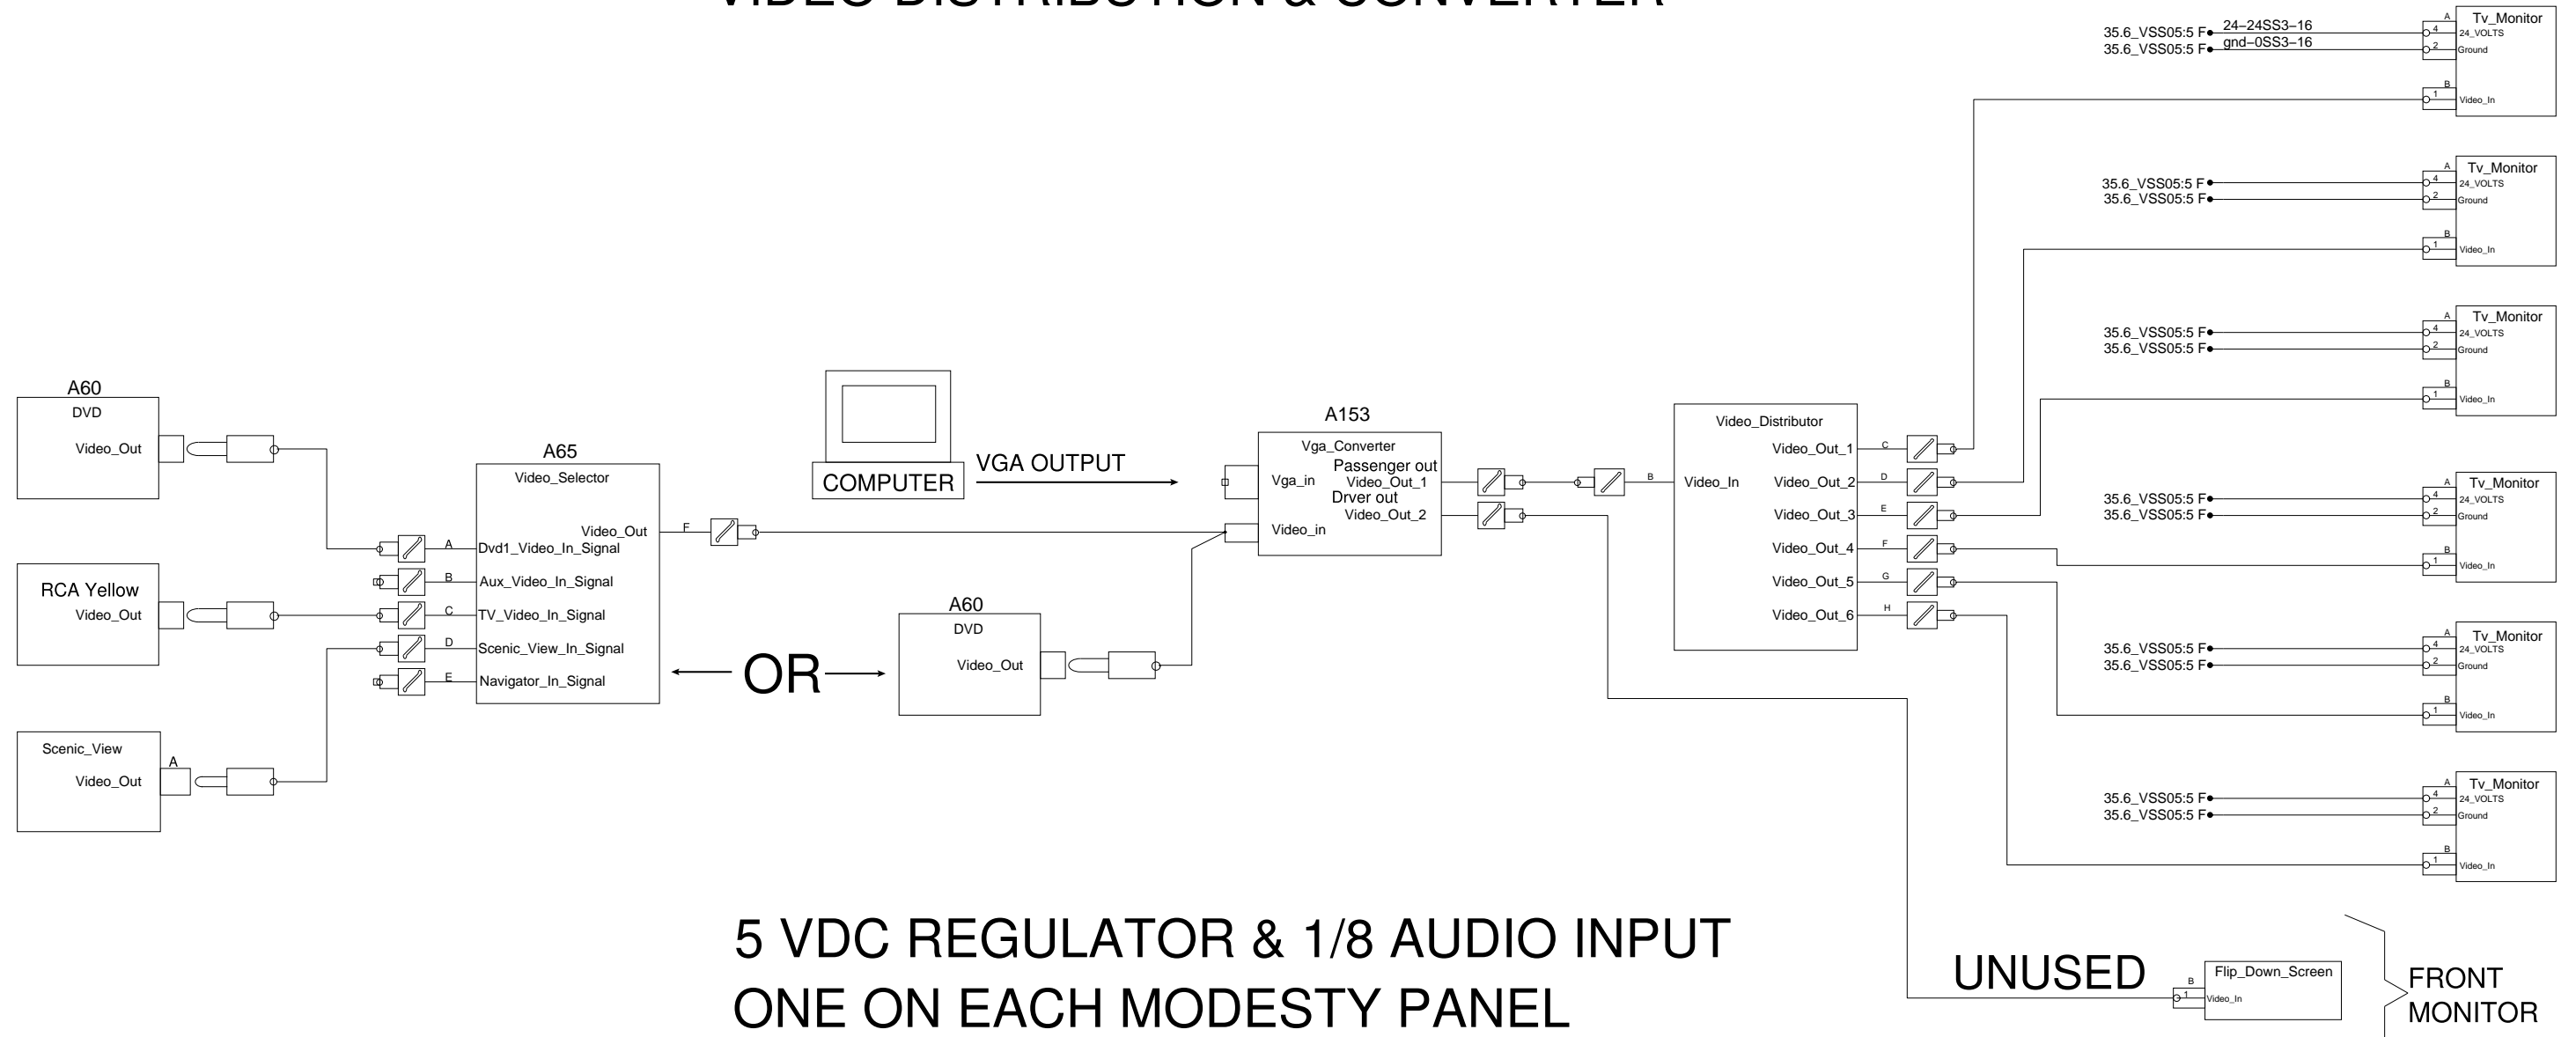

VIDEO DISTRIBUTION & CONVERTER

5 VDC REGULATOR & 1/8 AUDIO INPUT
ONE ON EACH MODESTY PANEL