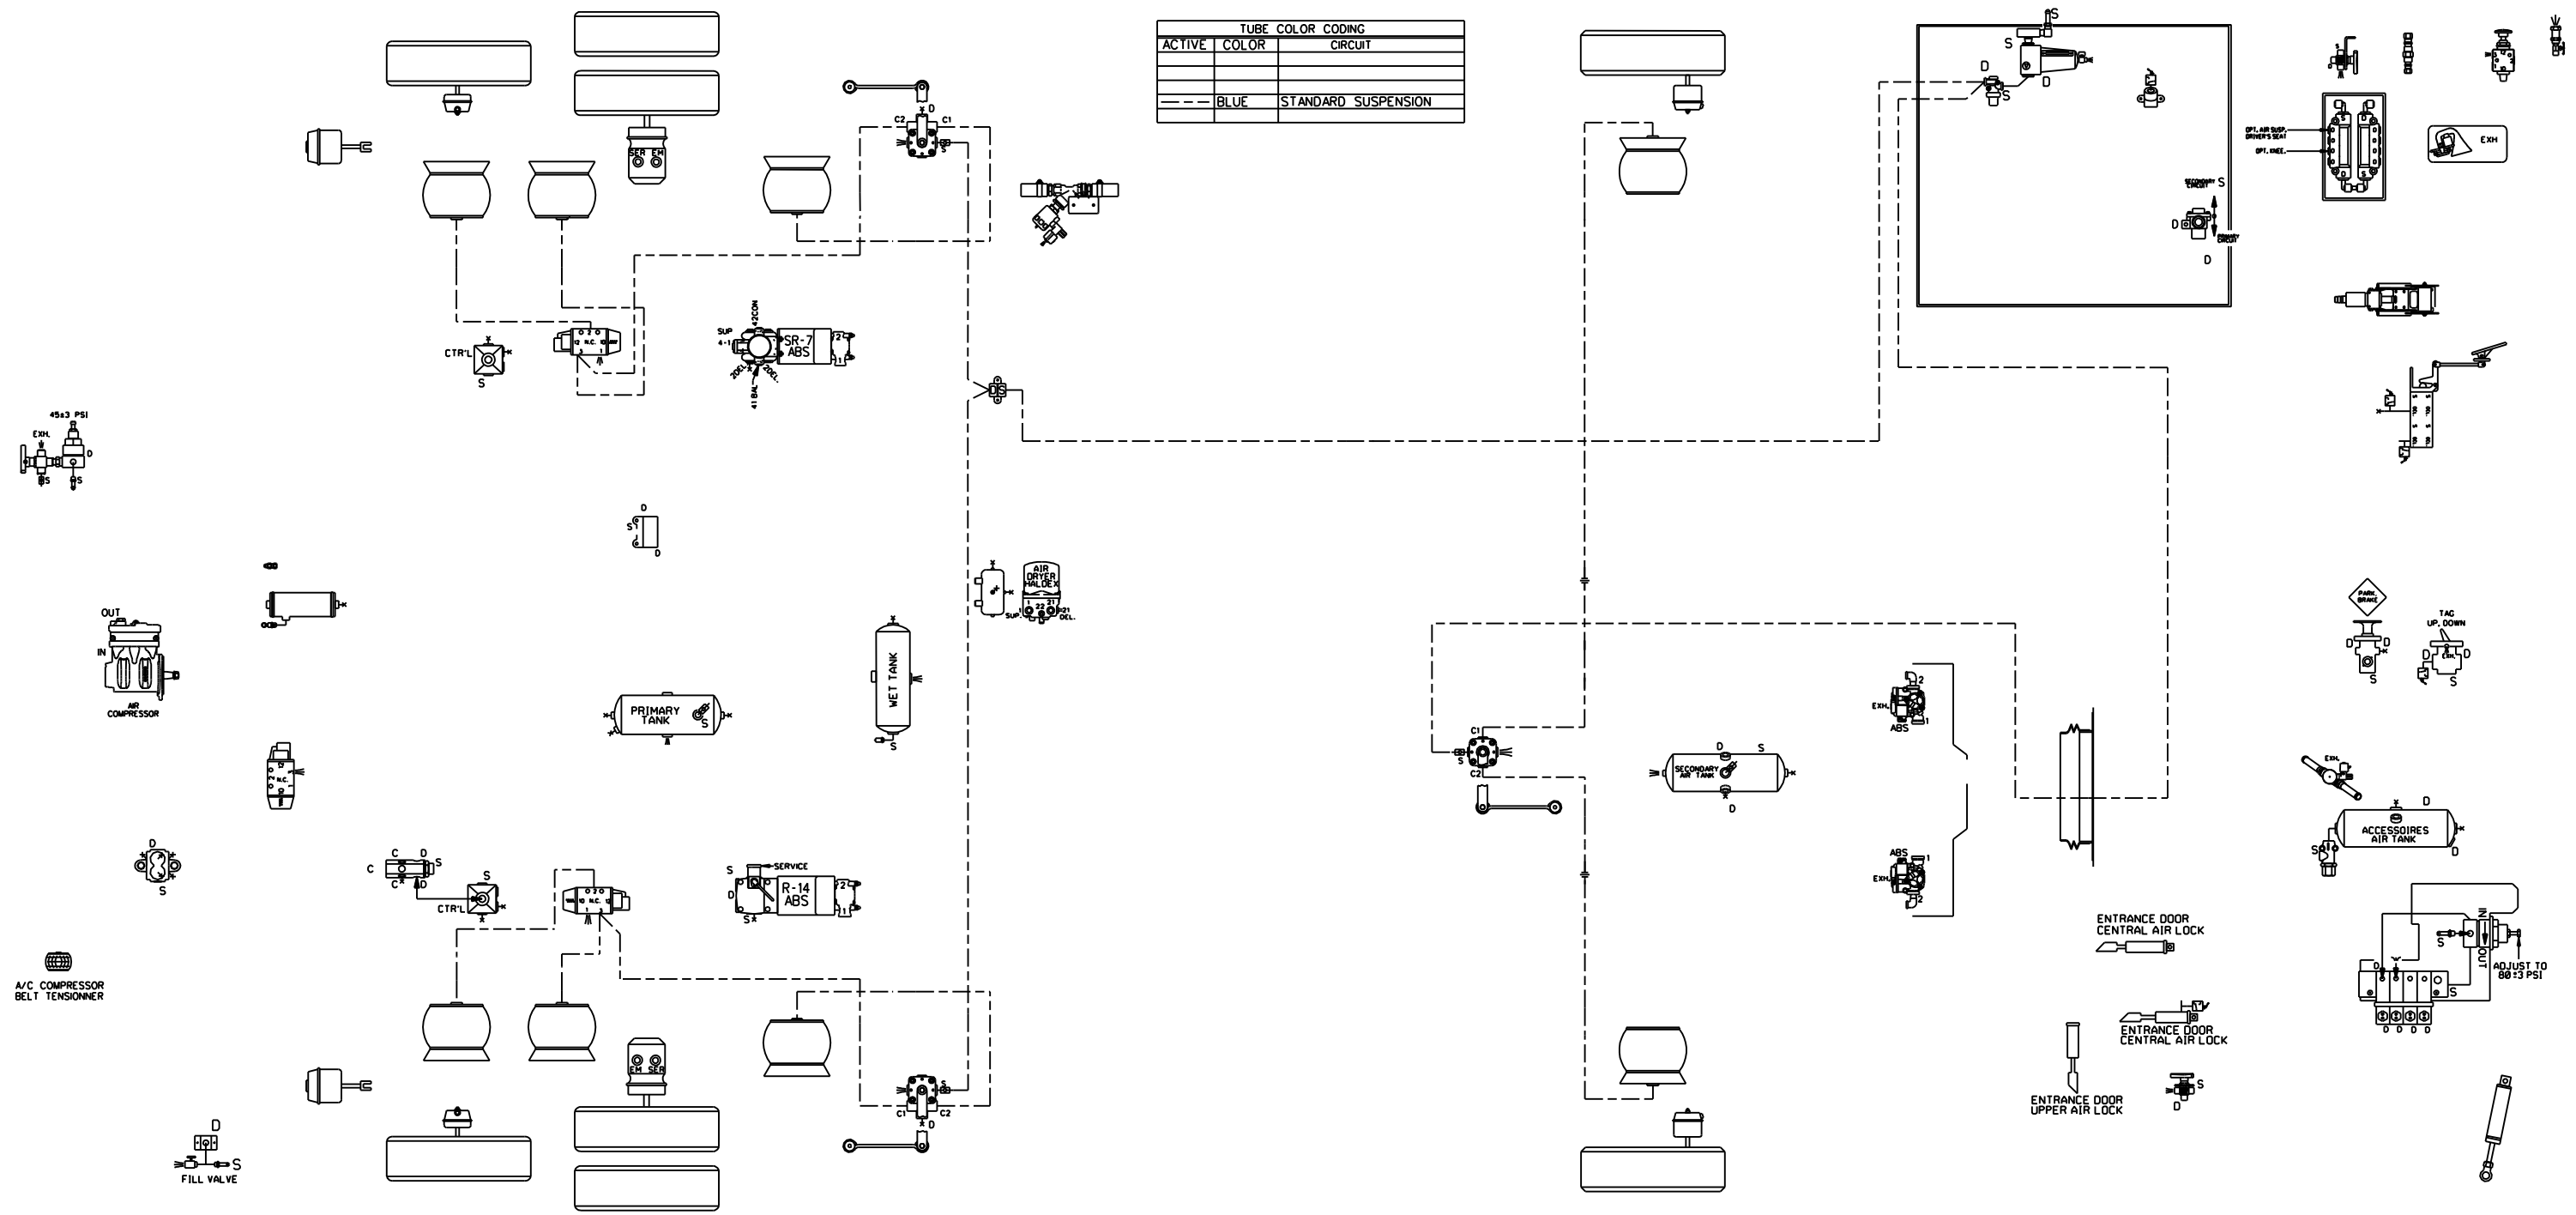

TUBE COLOR CODING		
ACTIVE	COLOR	CIRCUIT
---	BLUE	STANDARD SUSPENSION

PREVOST

DESCRIPTION:

H3-45 COACHES
WITH INDEPENDENT FRONT SUSPENSION (I.F.S.)
STANDARD SUSPENSION

REV.:

C

PAGE:

DATE:

2011/10

D140380 P1.4