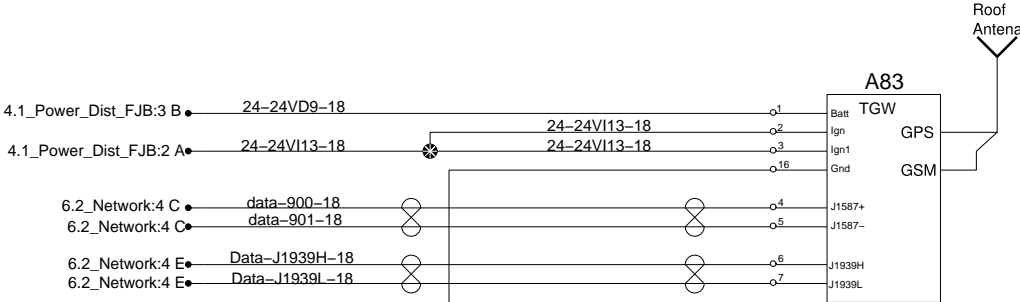

Volvo Link

ZF Steering Control

Electric Air Dryer