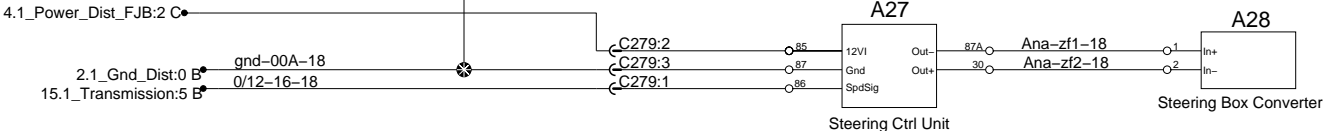

Volvo Link

ZF Steering Control

Electric Air Dryer