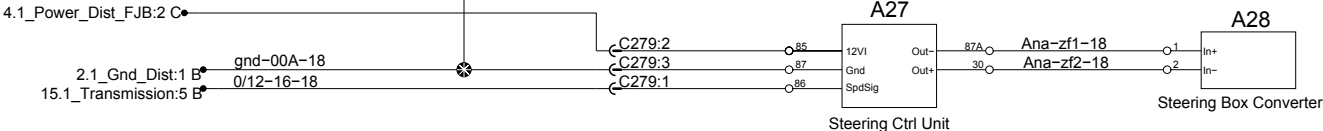

Volvo Link

ZF Steering Control

Electric Air Dryer