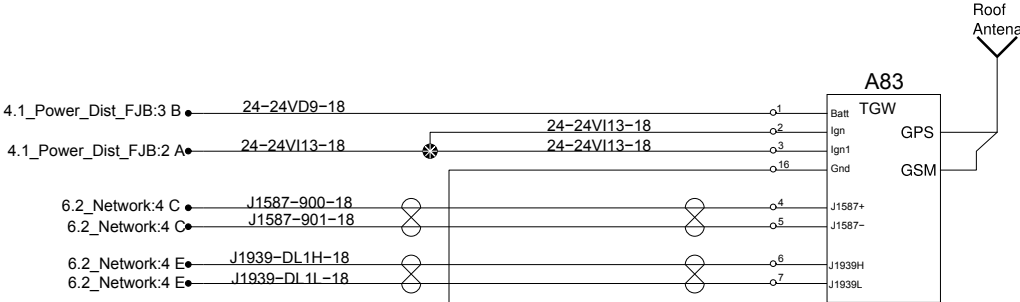

Volvo Link

ZF Steering Control

Electric Air Dryer