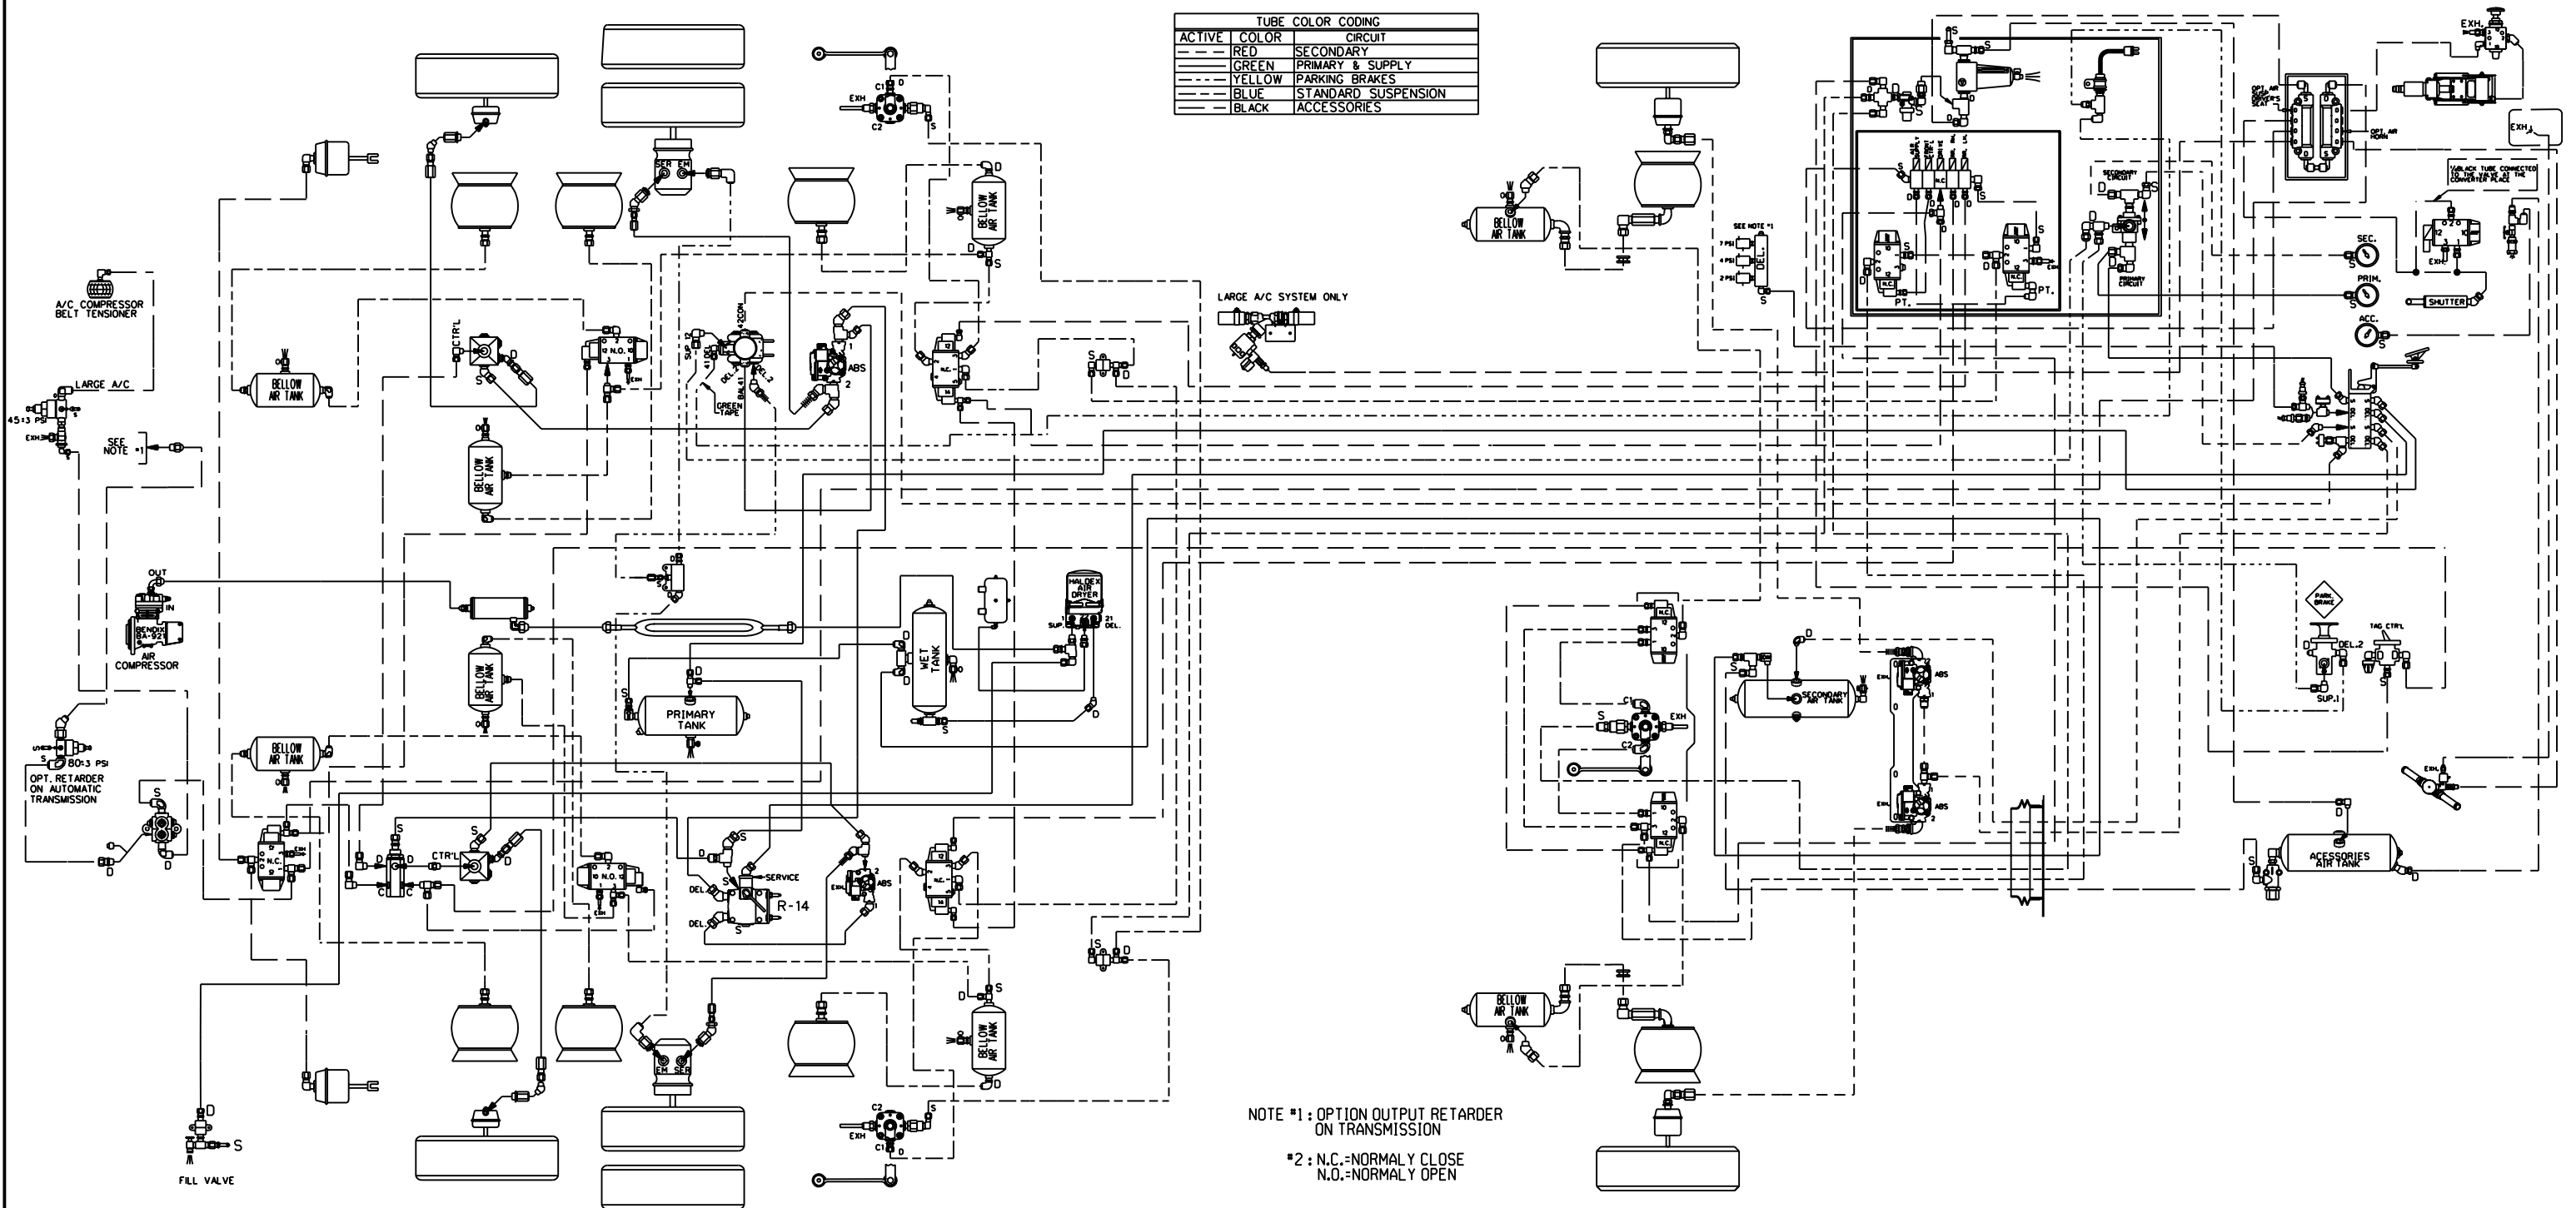

TUBE COLOR CODING		
ACTIVE	COLOR	CIRCUIT
---	RED	SECONDARY
---	GREEN	PRIMARY & SUPPLY
---	YELLOW	PARKING BRAKES
---	BLUE	STANDARD SUSPENSION
---	BLACK	ACCESSORIES

**PREVOST**®

DESCRIPTION:

VIP, ENGINE 2007,  
WITH INDEPENDENT SUSPENSION SYSTEM  
-FULL PNEUMATIC ABS 6 SYSTEM-

EFF. W/ VEH : #7-1026...

PAGE:

DATE:  
2009/05

REV.:  
C

D140355 P1.1