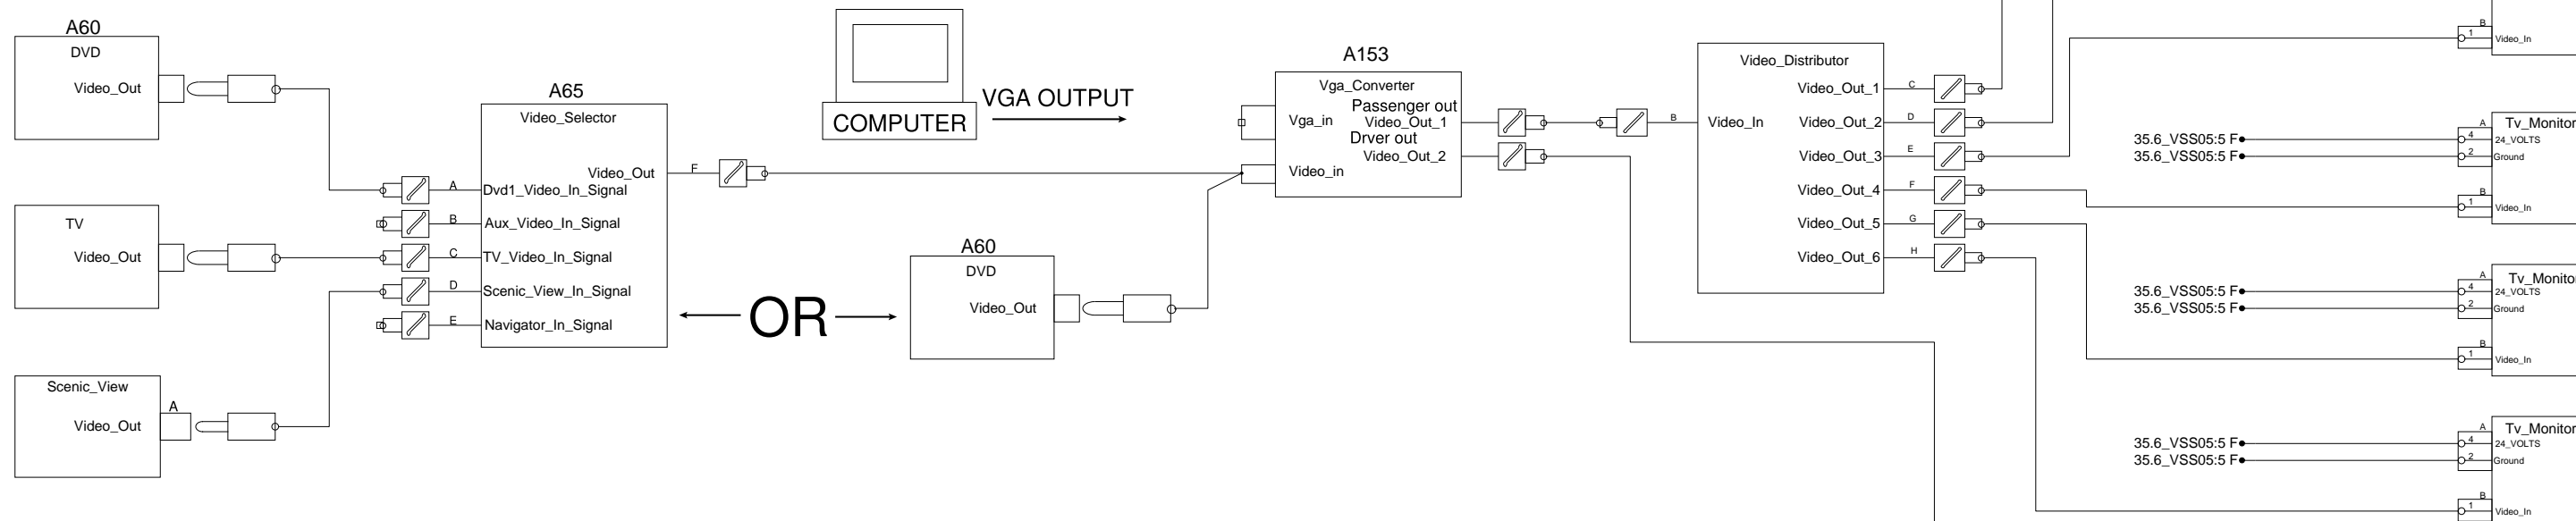

VIDEO DISTRIBUTION & CONVERTER

5 VDC REGULATOR & AUDIO INPUT

FRONT MONITOR

OPTION WIRELESS INTERNET (WIFI)