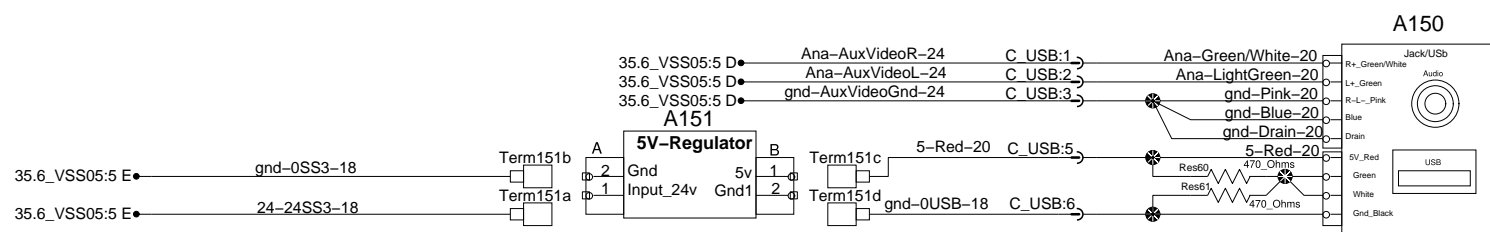

VIDEO DISTRIBUTION & CONVERTER

5 VDC REGULATOR & AUDIO INPUT

FRONT MONITOR

OPTION WIRELESS INTERNET (WIFI)