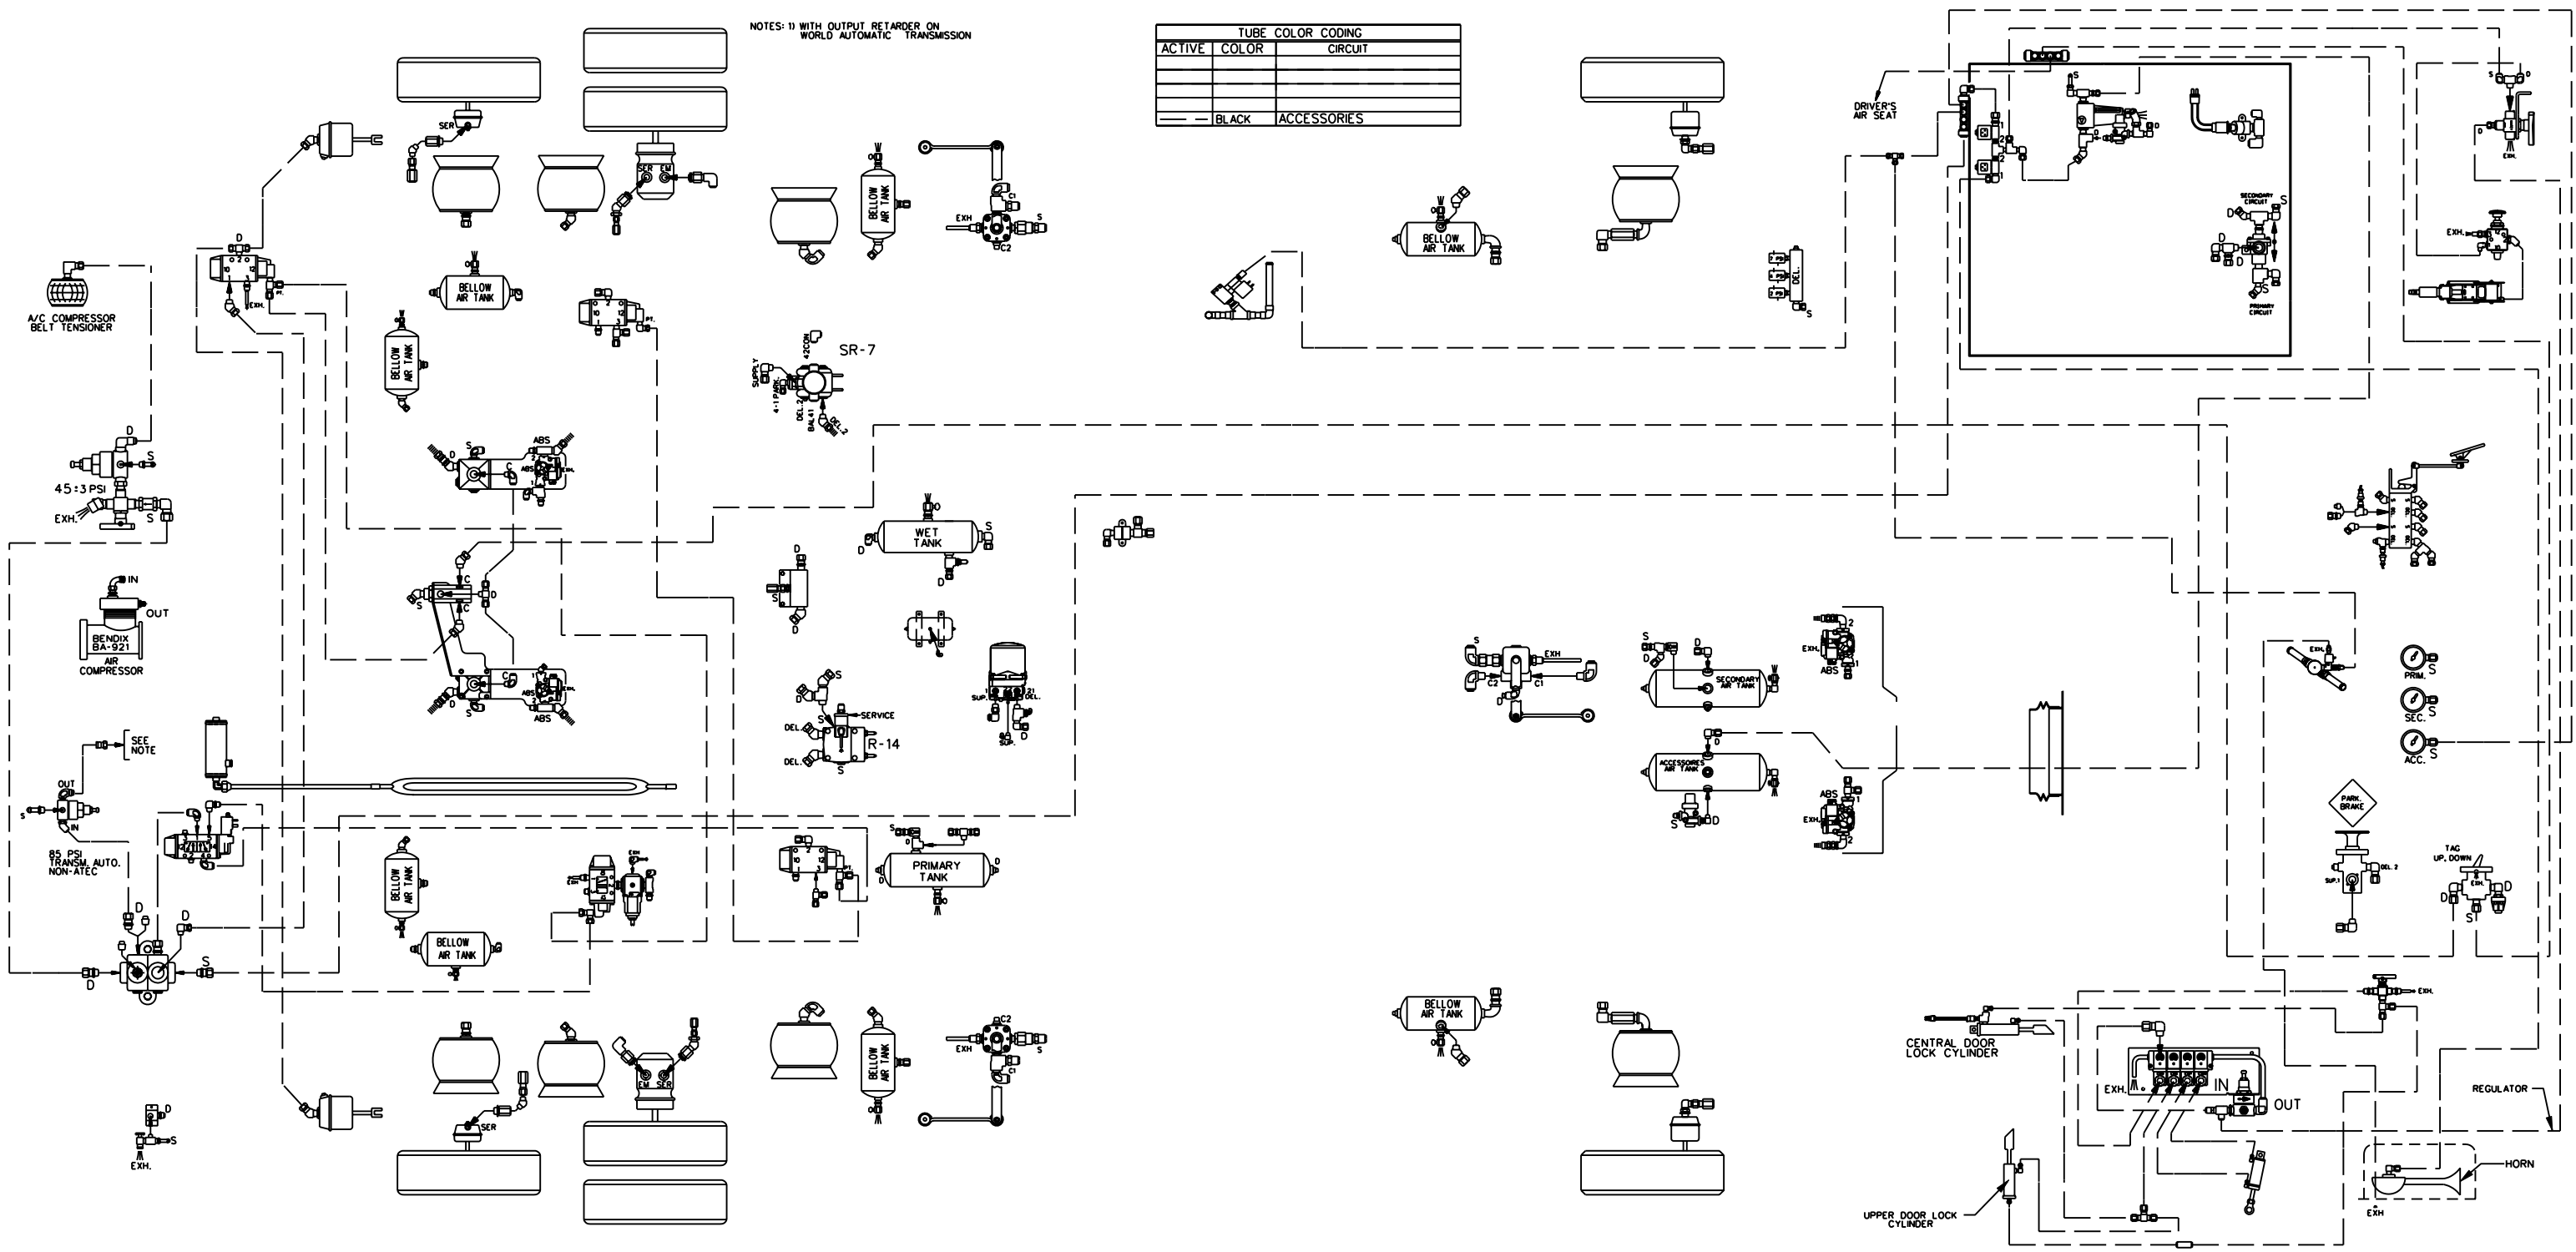

TUBE COLOR CODING		
ACTIVE	COLOR	CIRCUIT
---	BLACK	ACCESSORIES

PREVOST

DESCRIPTION:

X3-45 COACH, WITH INDEPENDENT FRONT SUSPENSION (I.F.S.)
ACCESSORIES

EFF. W/ VEH : #8-9295...

PAGE:

D140330P1.2

DATE: 2007/07

REV.: D