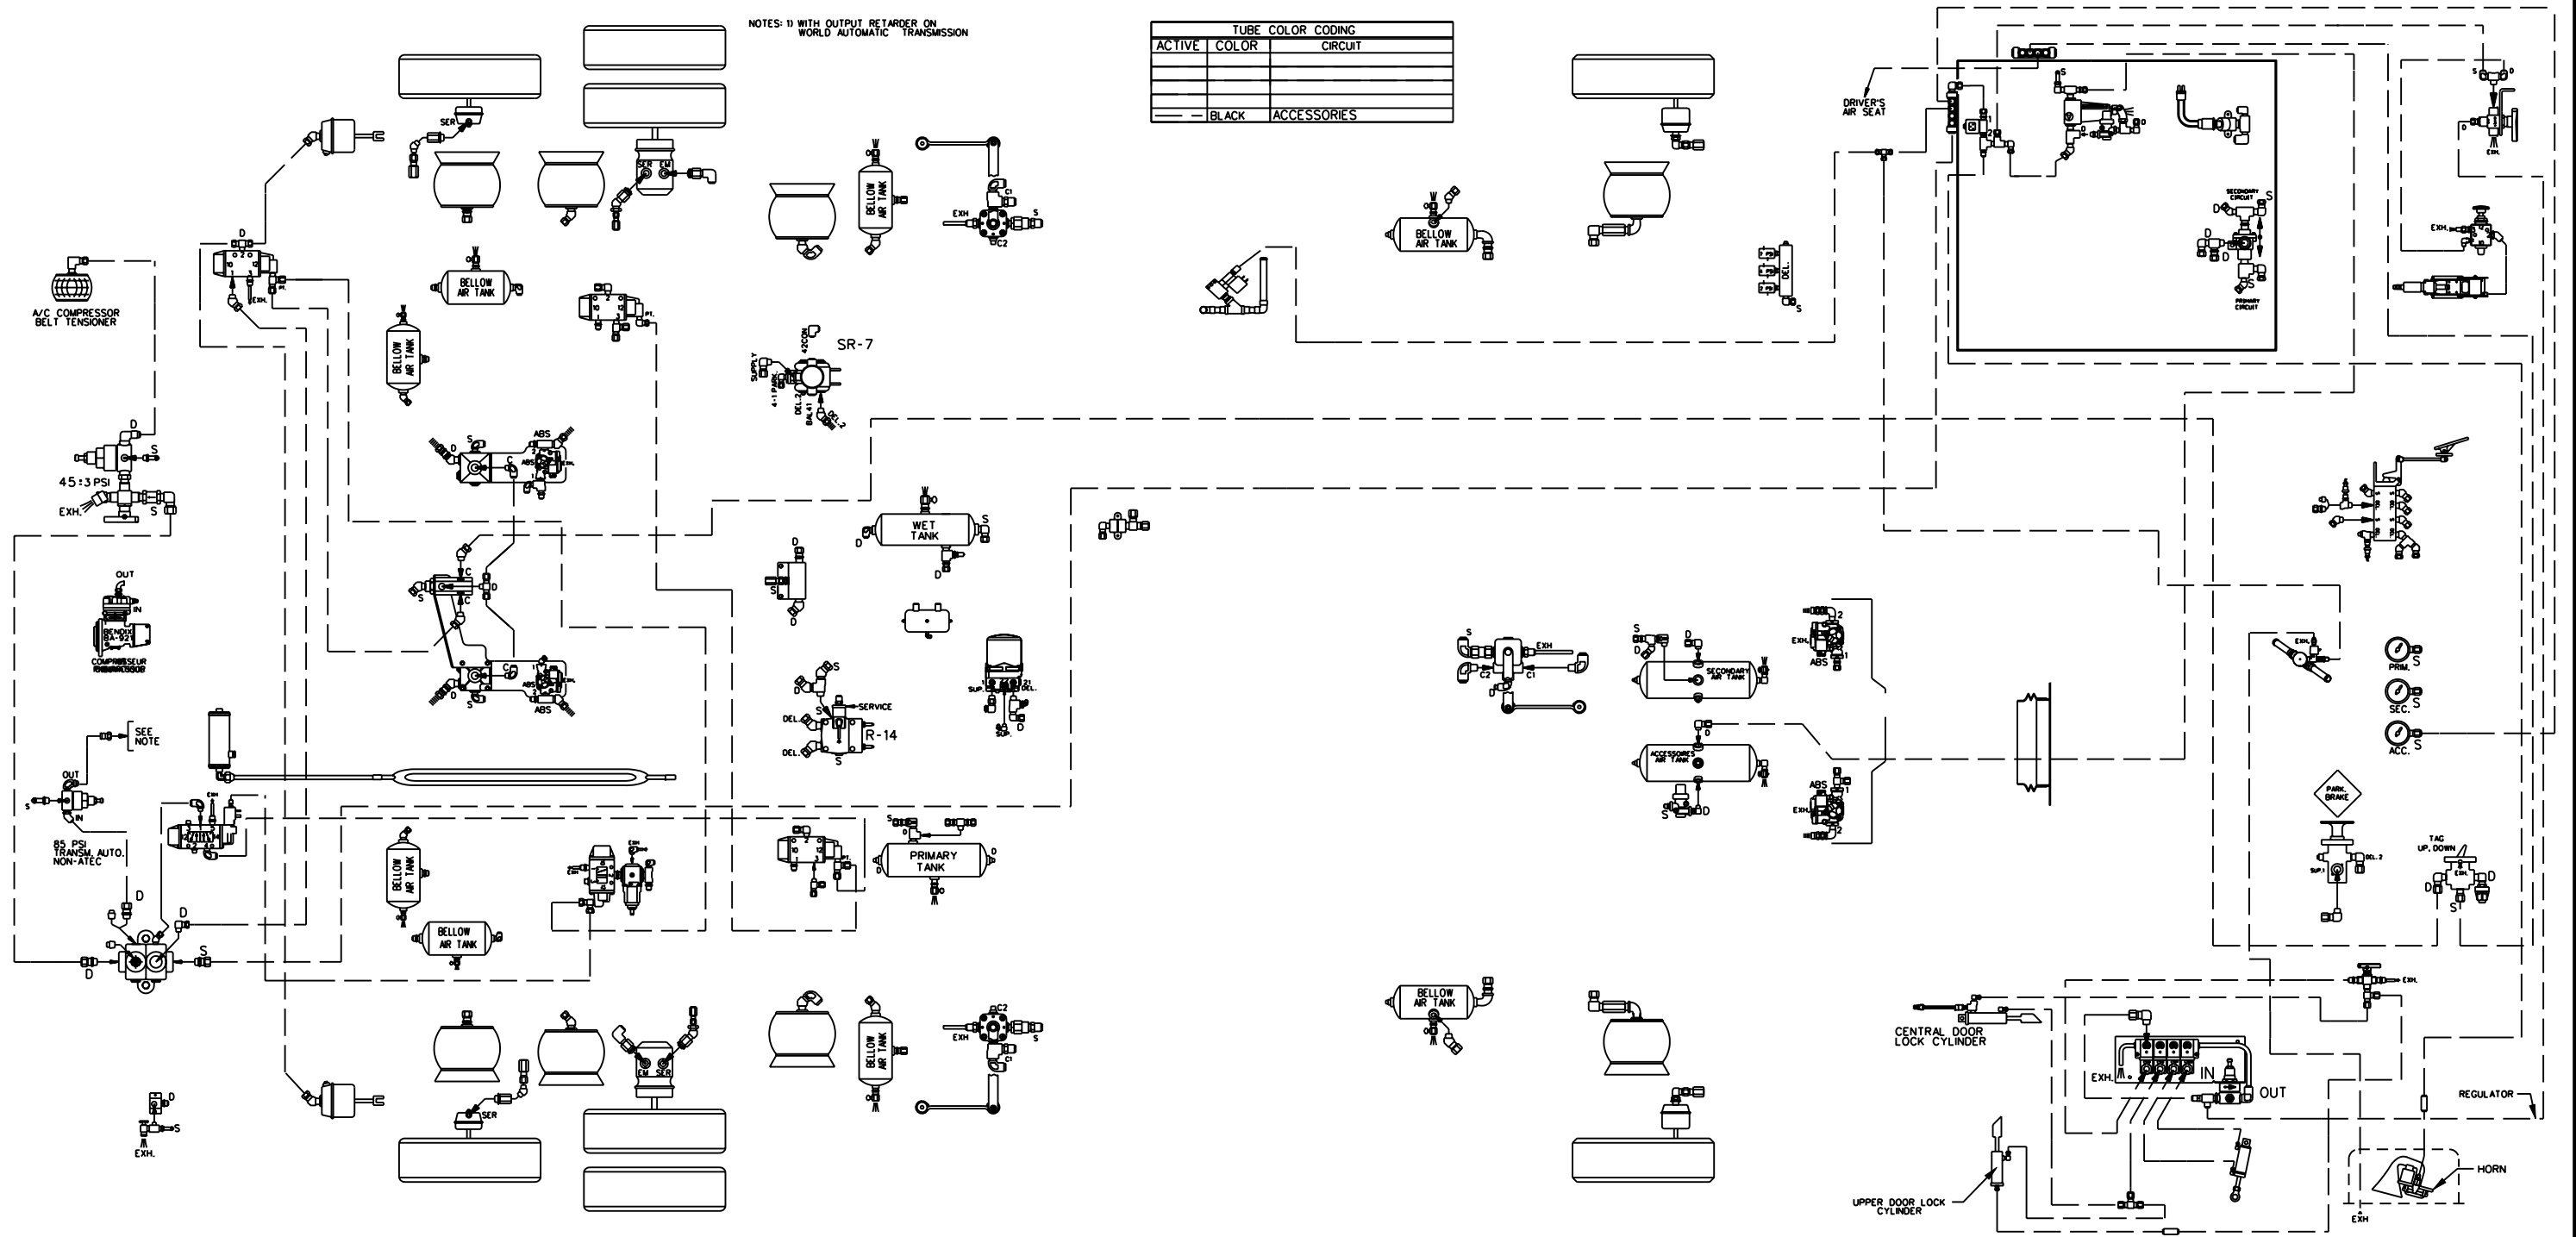

NOTES: 1) WITH OUTPUT RETARDER ON
WORLD AUTOMATIC TRANSMISSION

TUBE COLOR CODING		
ACTIVE	COLOR	CIRCUIT
---	BLACK	ACCESSORIES

PREVOST®

DESCRIPTION:
X3-45 COACH, WITH INDEPENDENT FRONT SUSPENSION (I.F.S.)
ACCESSORIES

EFF. W/ VEH : #9-9504
DATE: 2008/04 REV.: G

PAGE:
D140330 P1.2