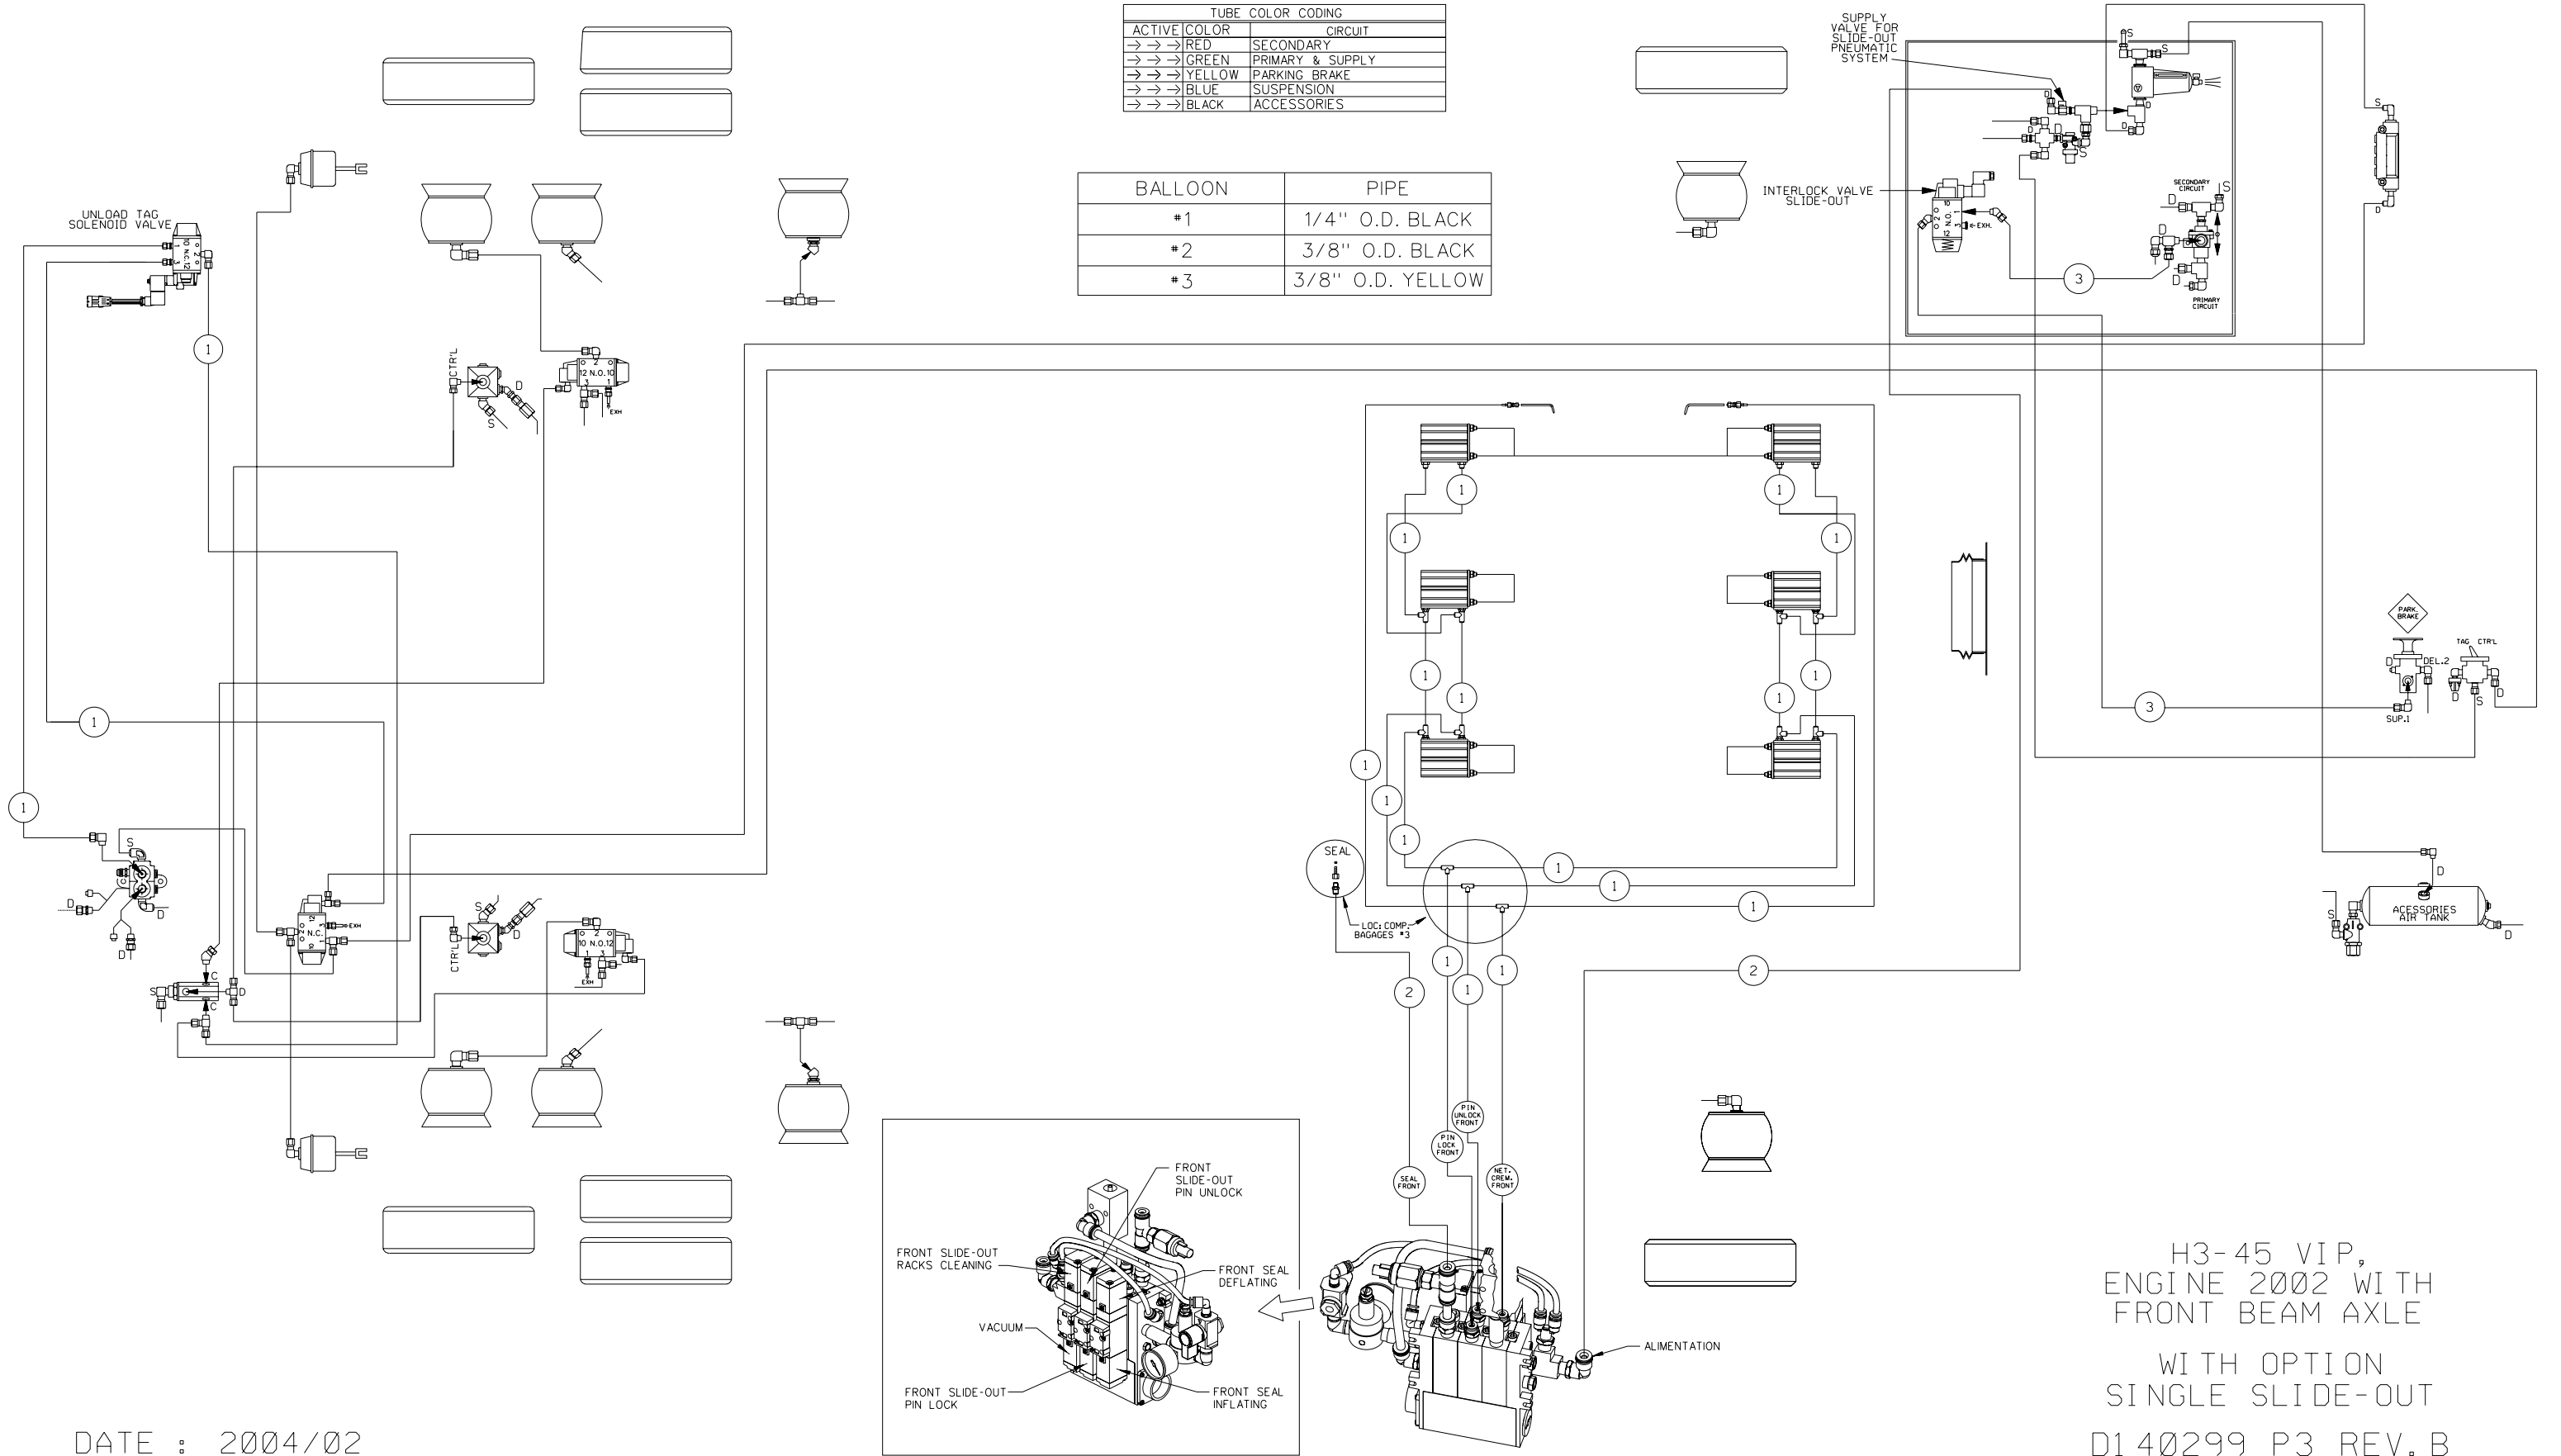

TUBE COLOR CODING		
ACTIVE	COLOR	CIRCUIT
→ →	RED	SECONDARY
→ →	GREEN	PRIMARY & SUPPLY
→ →	YELLOW	PARKING BRAKE
→ →	BLUE	SUSPENSION
→ →	BLACK	ACCESSORIES

BALLOON	PIPE
#1	1/4" O.D. BLACK
#2	3/8" O.D. BLACK
#3	3/8" O.D. YELLOW

DATE : 2004/02

H3-45 VIP,
ENGINE 2002 WITH
FRONT BEAM AXLE

WITH OPTION
SINGLE SLIDE-OUT
D1 40299 P3 REV. B