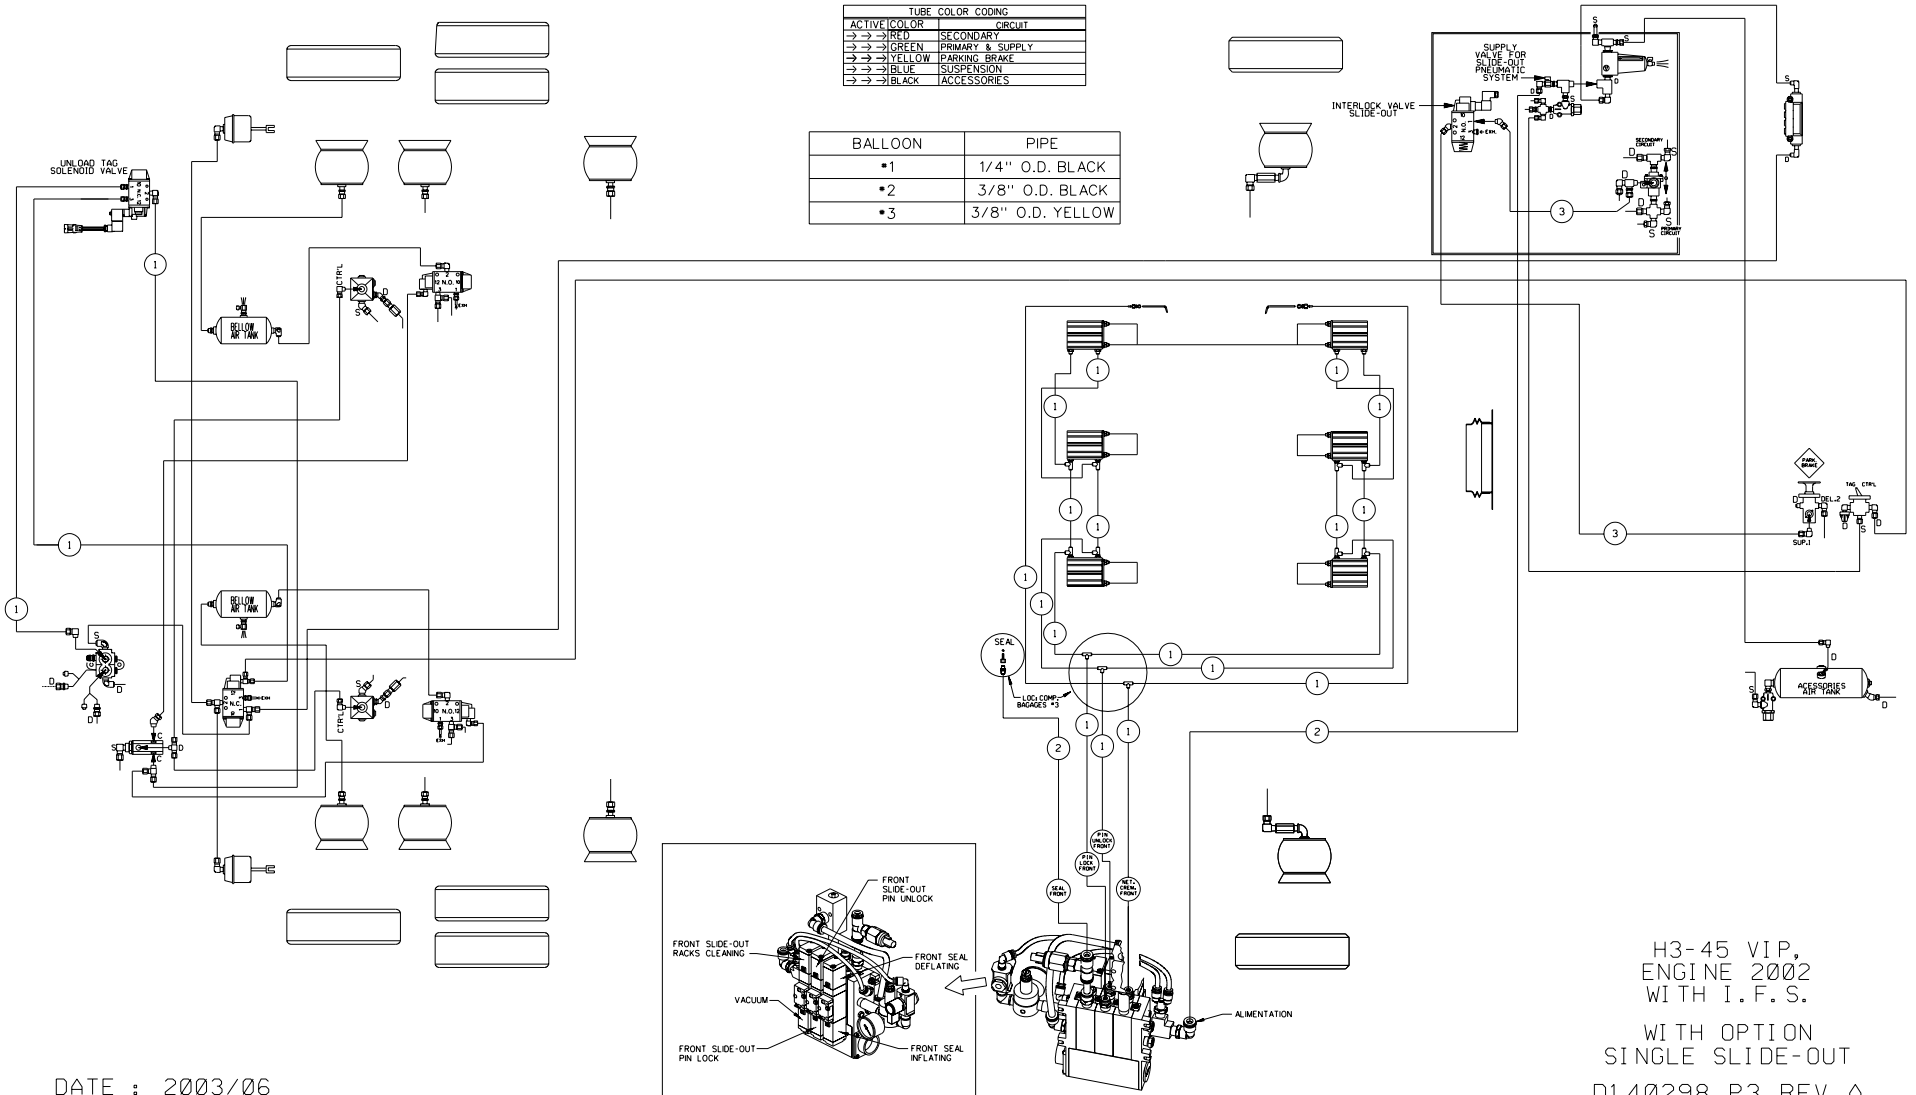

ACTIVE COLOR	TUBE COLOR CODING	CIRCUIT
→	→ RED	SECONDARY
→	→ GREEN	PRIMARY & SUPPLY
→	→ YELLOW	PARKING BRAKE
→	→ BLUE	SUSPENSION
→	→ BLACK	ACCESSORIES

BALLOON	PIPE
*1	1/4" O.D. BLACK
*2	3/8" O.D. BLACK
*3	3/8" O.D. YELLOW

DATE : 2003/06

H3-45 VIP,
ENGINE 2002
WITH I. F. S.
WITH OPTION
SINGLE SLIDE-OUT
D140298 P3 REV. A