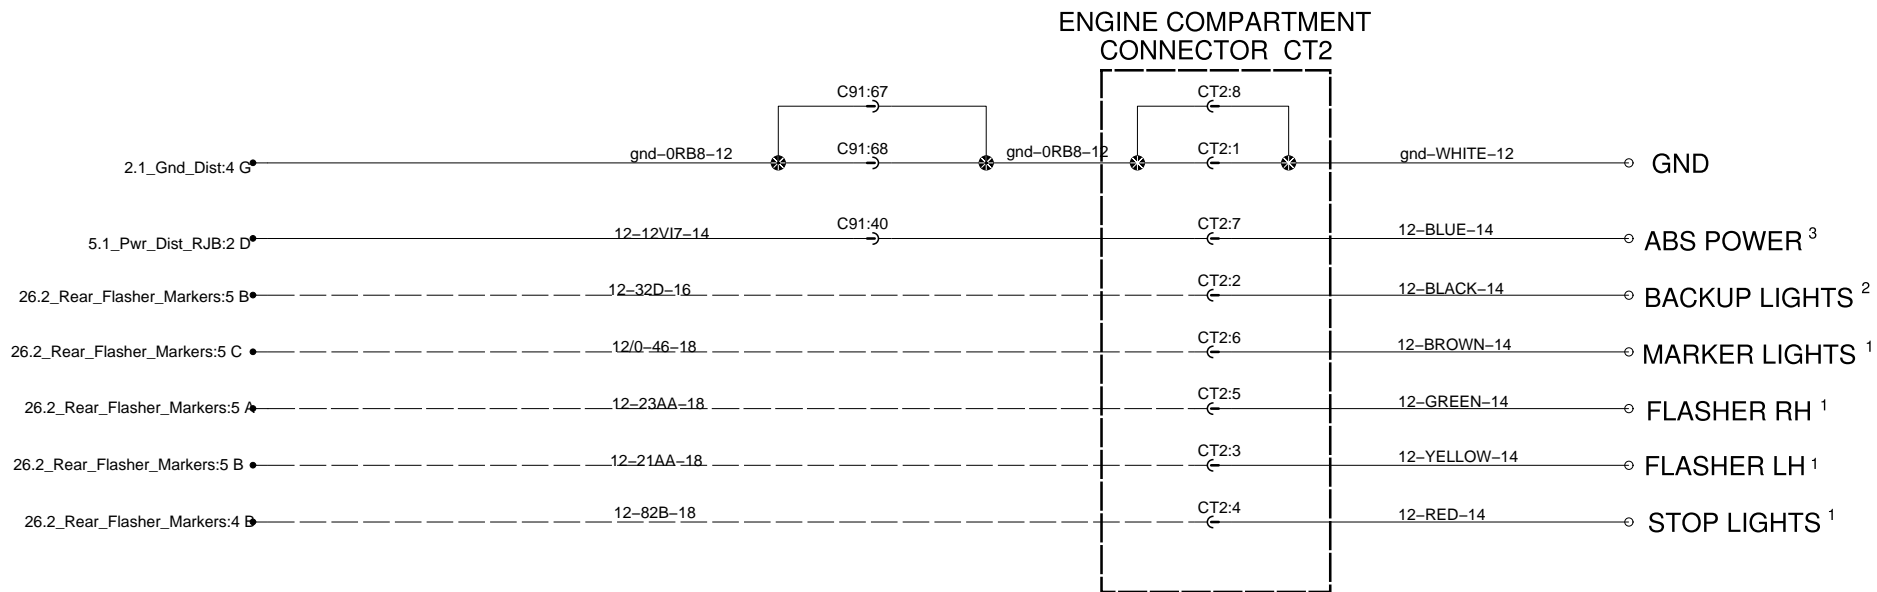

# Trailer Package

**CT2**

BACK OF CONNECTOR  
PREVOST PART 563613  
PIN TERMINALS 562481  
SECONDARY LOCK 563654

NOTE 1:MAXIMUM CURRENT LOAD IS 8A .

NOTE 2 :MAXIMUM CURRENT LOAD IS 4A .

NOTE 3 :MAXIMUM CURRENT LOAD IS 10A .