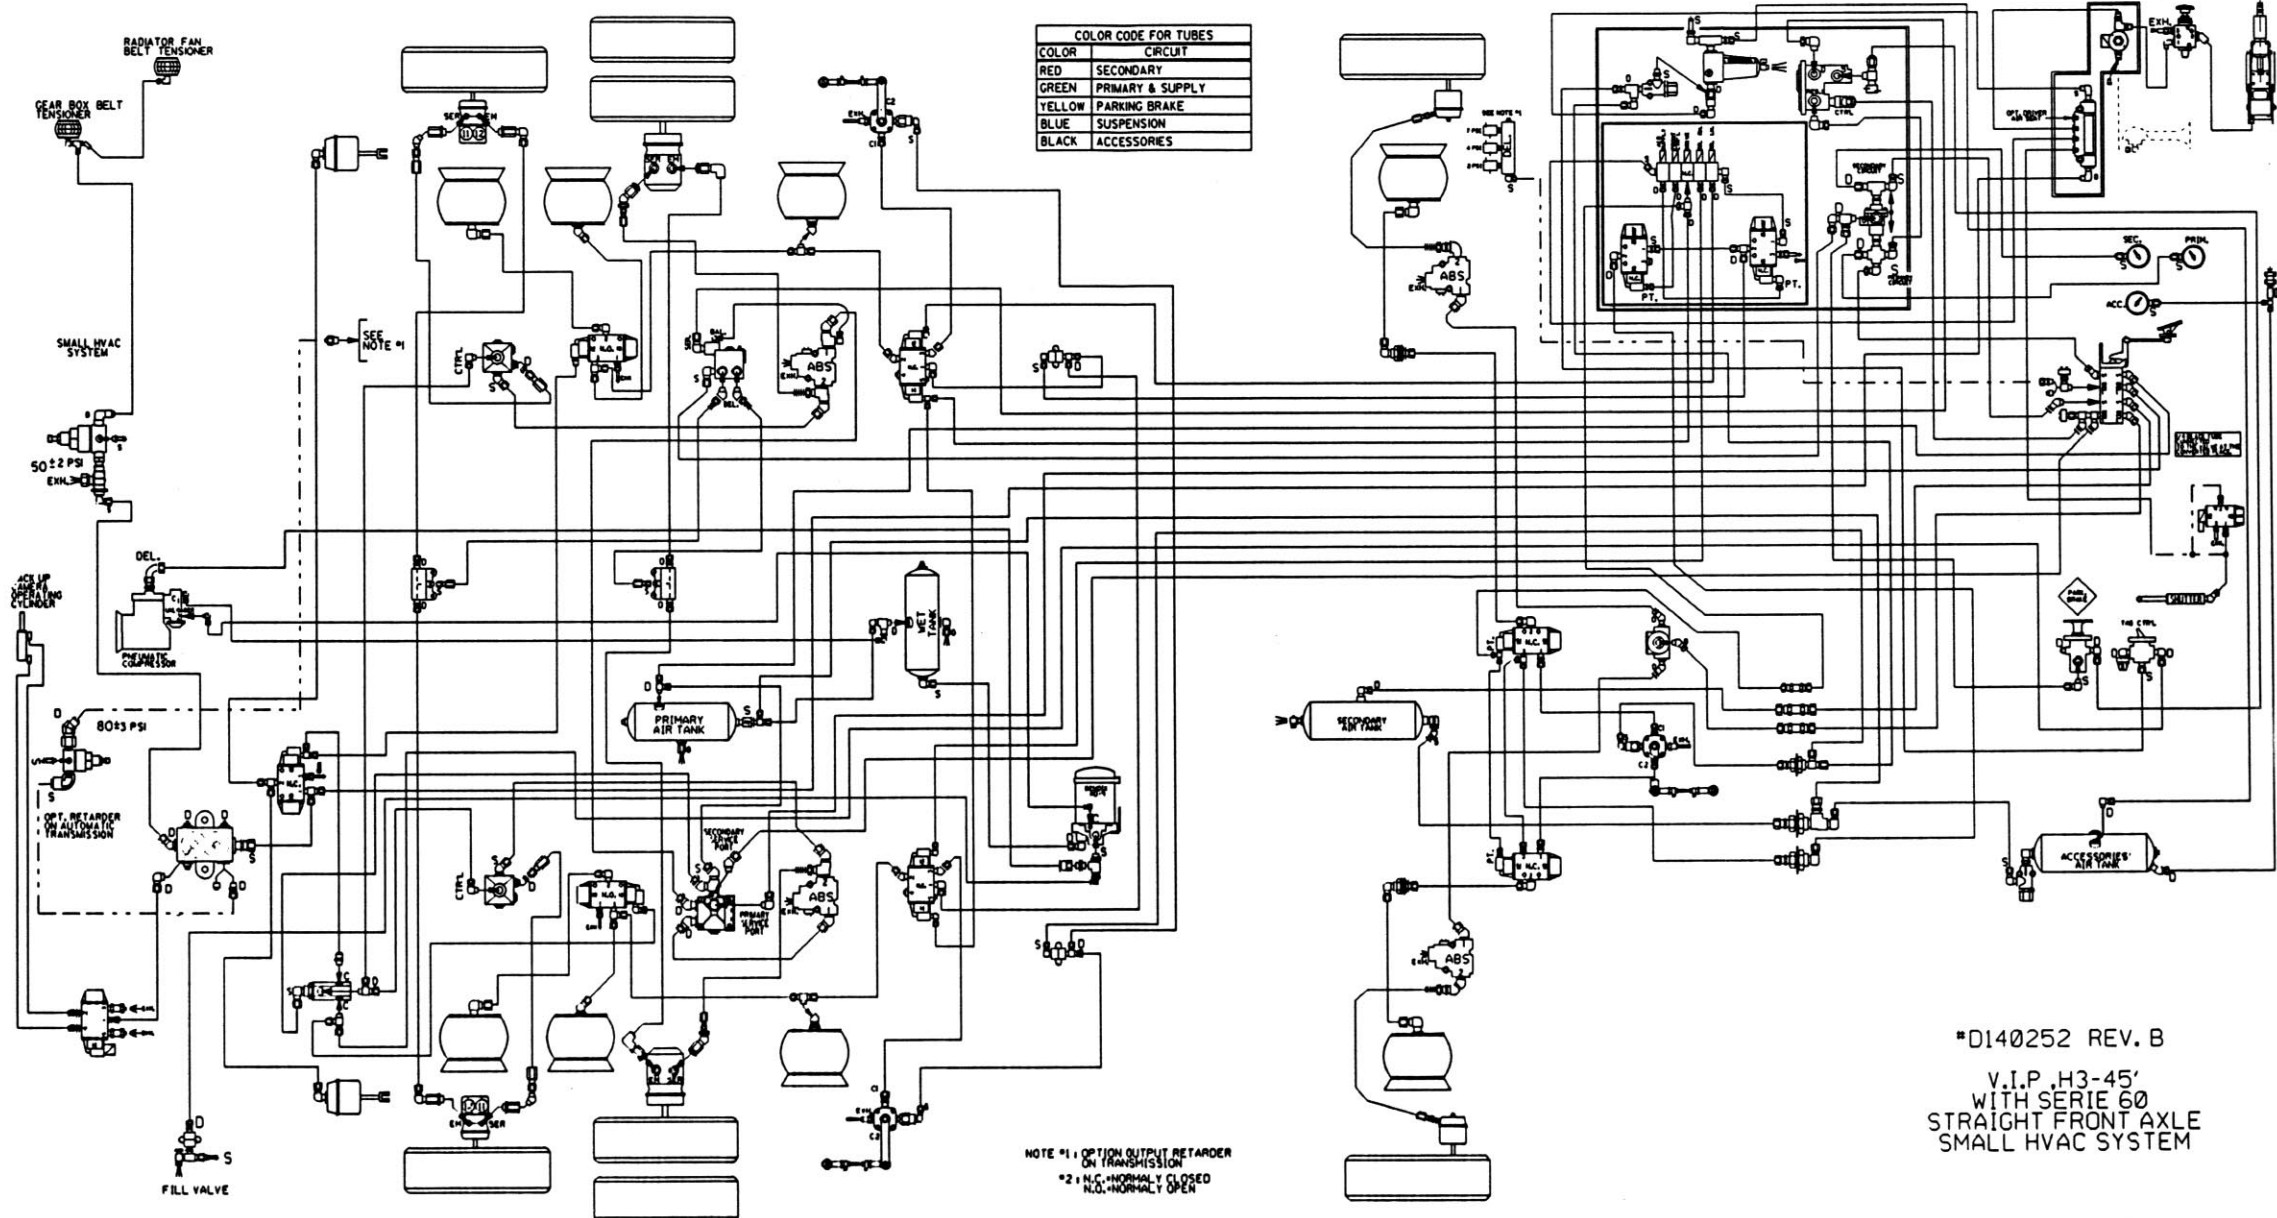

| COLOR CODE FOR TUBES | |
|----------------------|------------------|
| COLOR | CIRCUIT |
| RED | SECONDARY |
| GREEN | PRIMARY & SUPPLY |
| YELLOW | PARKING BRAKE |
| BLUE | SUSPENSION |
| BLACK | ACCESSORIES |

*D140252 REV. B
 V.I.P. H3-45'
 WITH SERIE 60
 STRAIGHT FRONT AXLE
 SMALL HVAC SYSTEM

NOTE #1: OPTION OUTPUT RETARDER
 ON TRANSMISSION
 #2: N.C. - NORMALLY CLOSED
 N.O. - NORMALLY OPEN