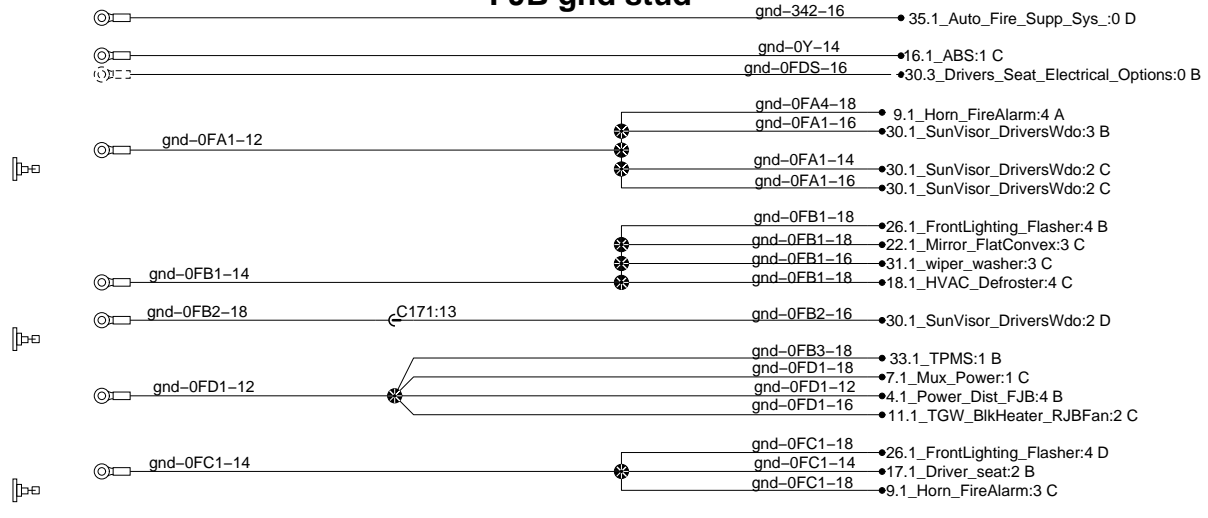

Ground Distribution

Electronic gnd to Dash harness

Eng. cmpt gnd stud

FJB gnd stud

Front Top gnd stud

RH Console gnd stud

Evaporator cmpt gnd stud

Condensor cmpt gnd stud

RJB Electronic gnd

RJB gnd stud

SlideOut Elec.Cmpt Chassis Gnd