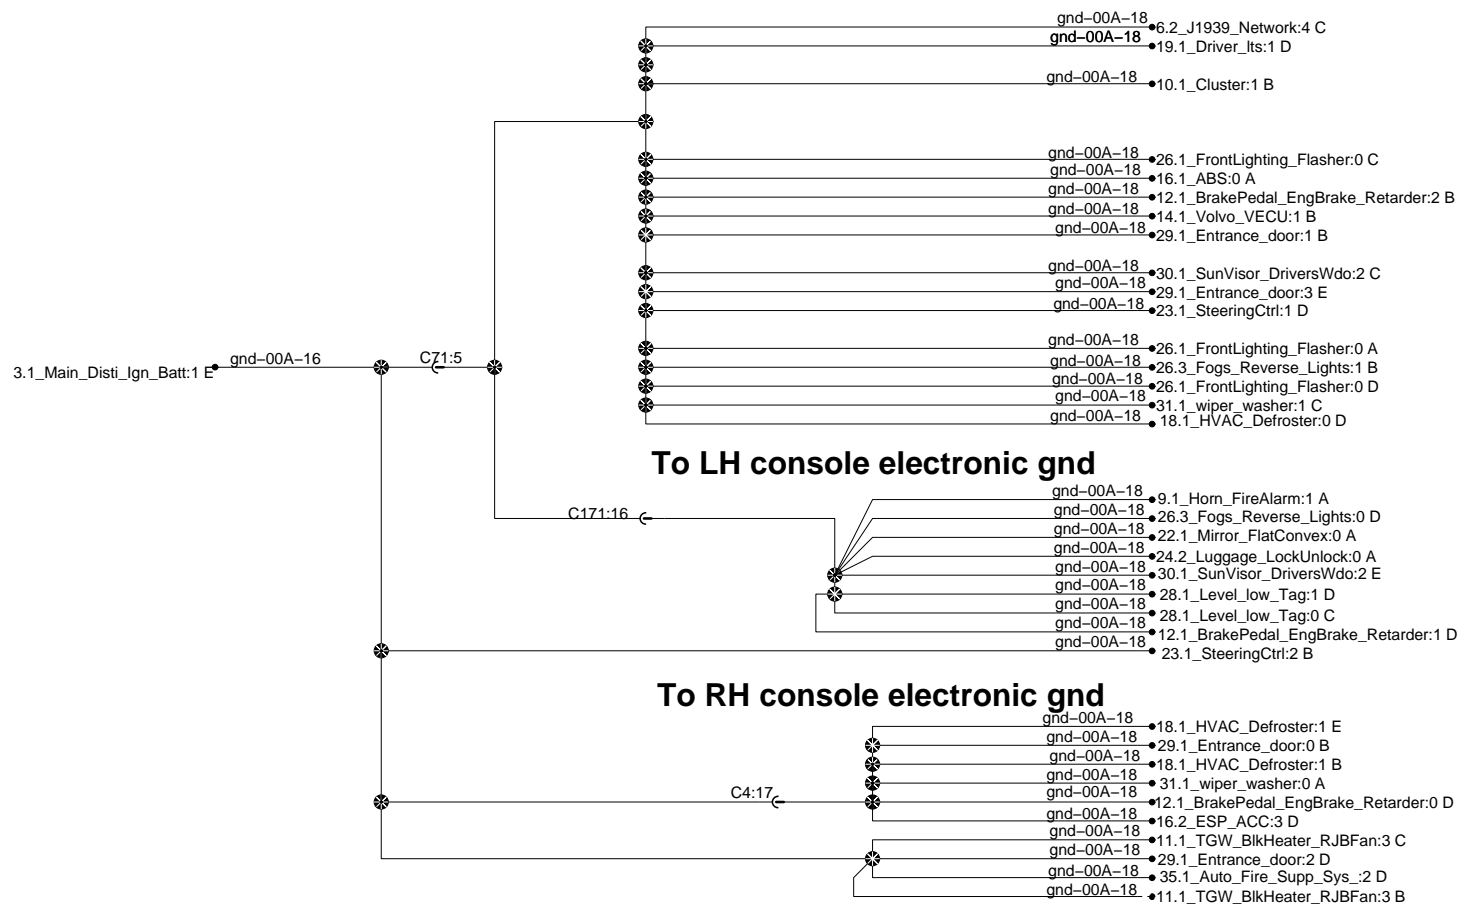

Ground Distribution

Electronic gnd to Dash harness

Eng. cmpt gnd stud

FJB gnd stud

Front Top gnd stud

RH Console gnd stud

Evaporator cmpt gnd stud

Condensor cmpt gnd stud

RJB Electronic gnd

RJB gnd stud

SlideOut Elec.Cmpt Chassis Gnd