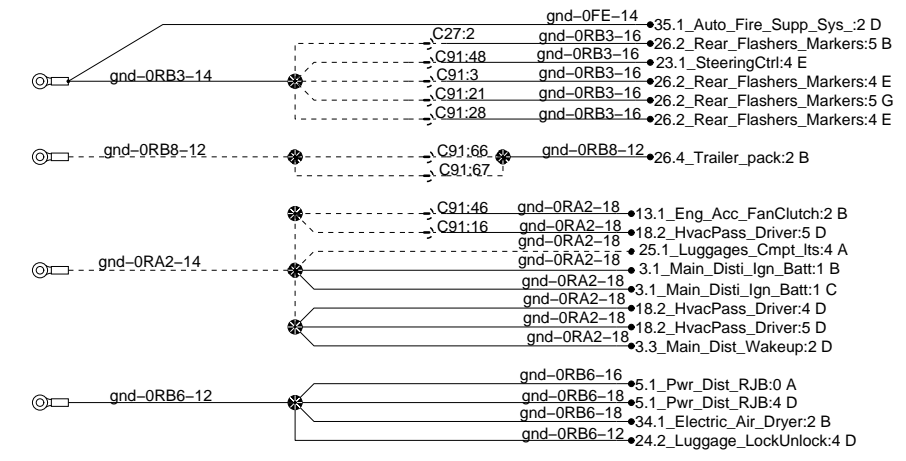

Ground Distribution

Electronic gnd to Dash harness

Eng. cmpt gnd stud

FJB gnd stud

Front Top gnd stud

RH Console gnd stud

Evaporator cmpt gnd stud

Condensor cmpt gnd stud

RJB Electronic gnd

RJB gnd stud

SlideOut Elec.Cmpt Chassis Gnd