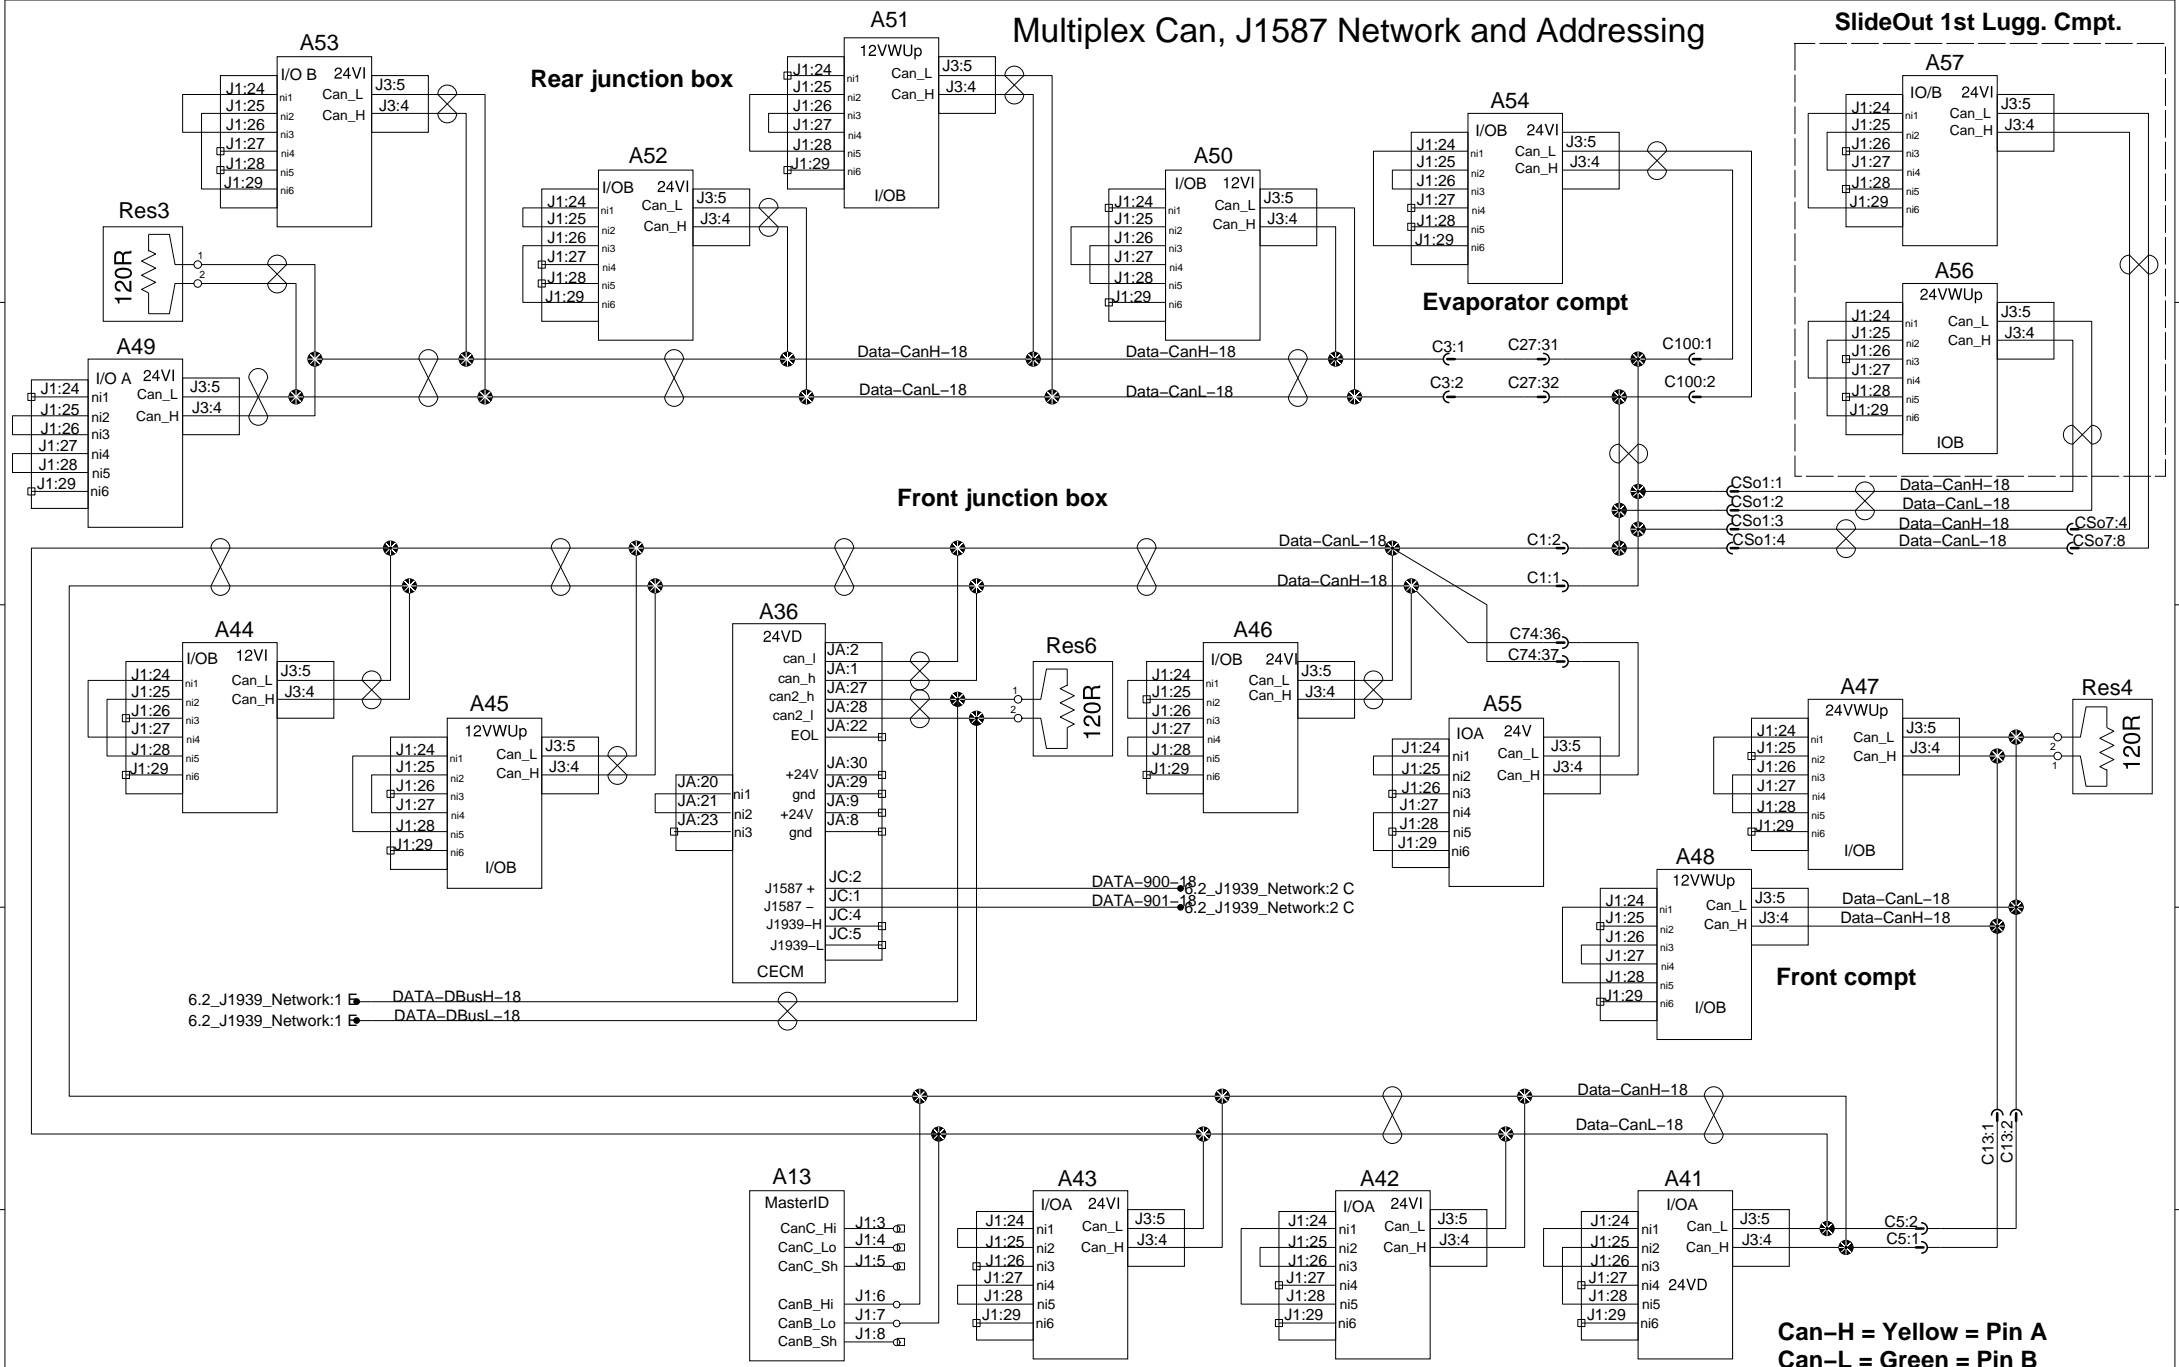

Multiplex Can, J1587 Network and Addressing

SlideOut 1st Lugg. Cmpt.

Rear junction box

Front junction box

Evaporator cmpt

Front cmpt

Can-H = Yellow = Pin A
 Can-L = Green = Pin B