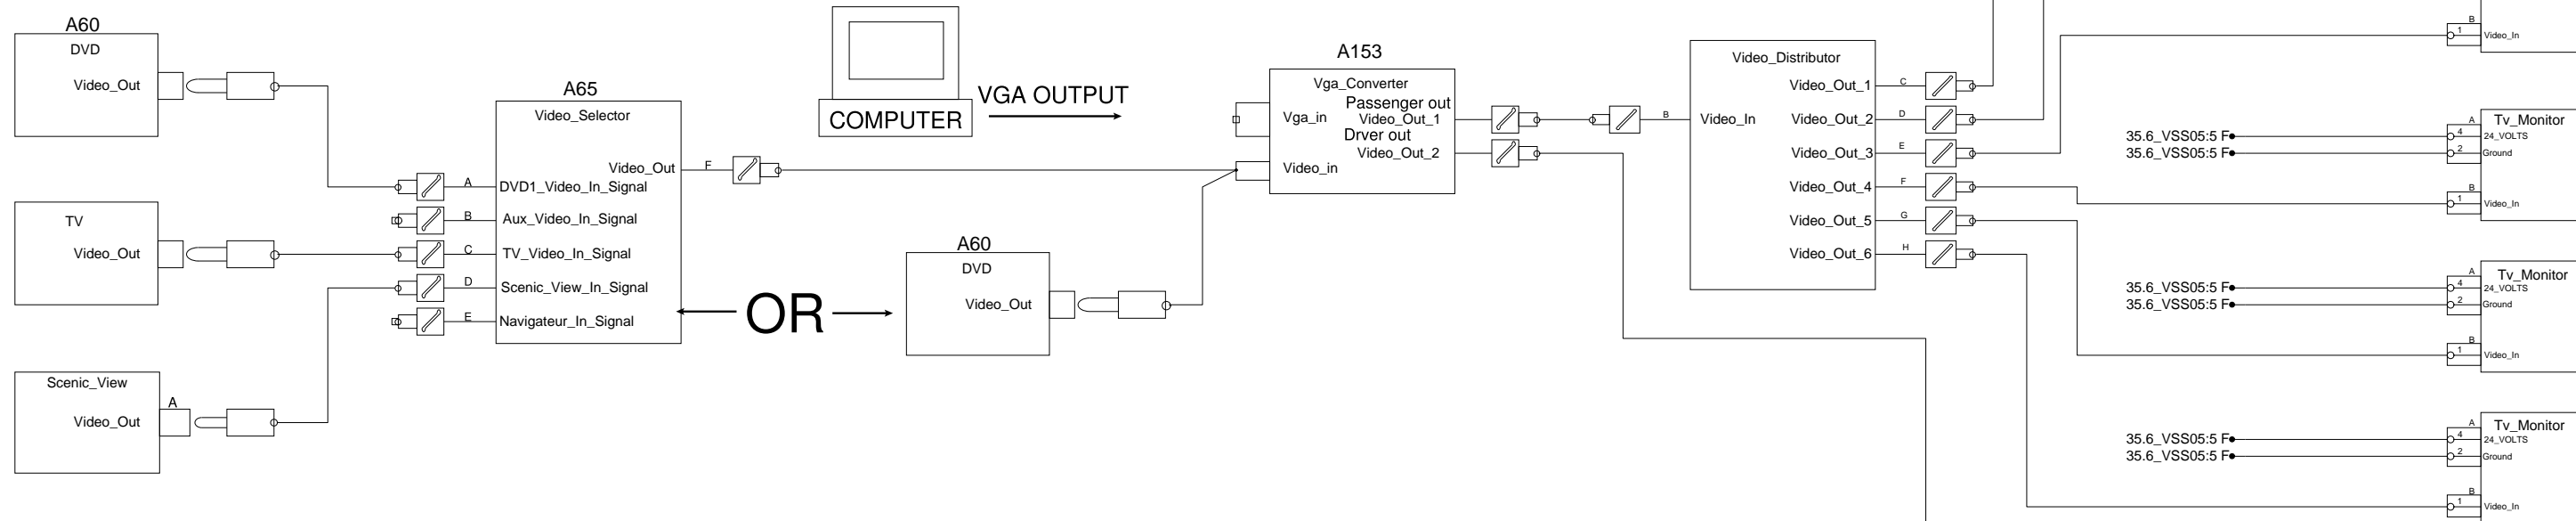

# 5 VDC REGULATOR & AUDIO INPUT

# OPTION WIRELESS INTERNET (WIFI)