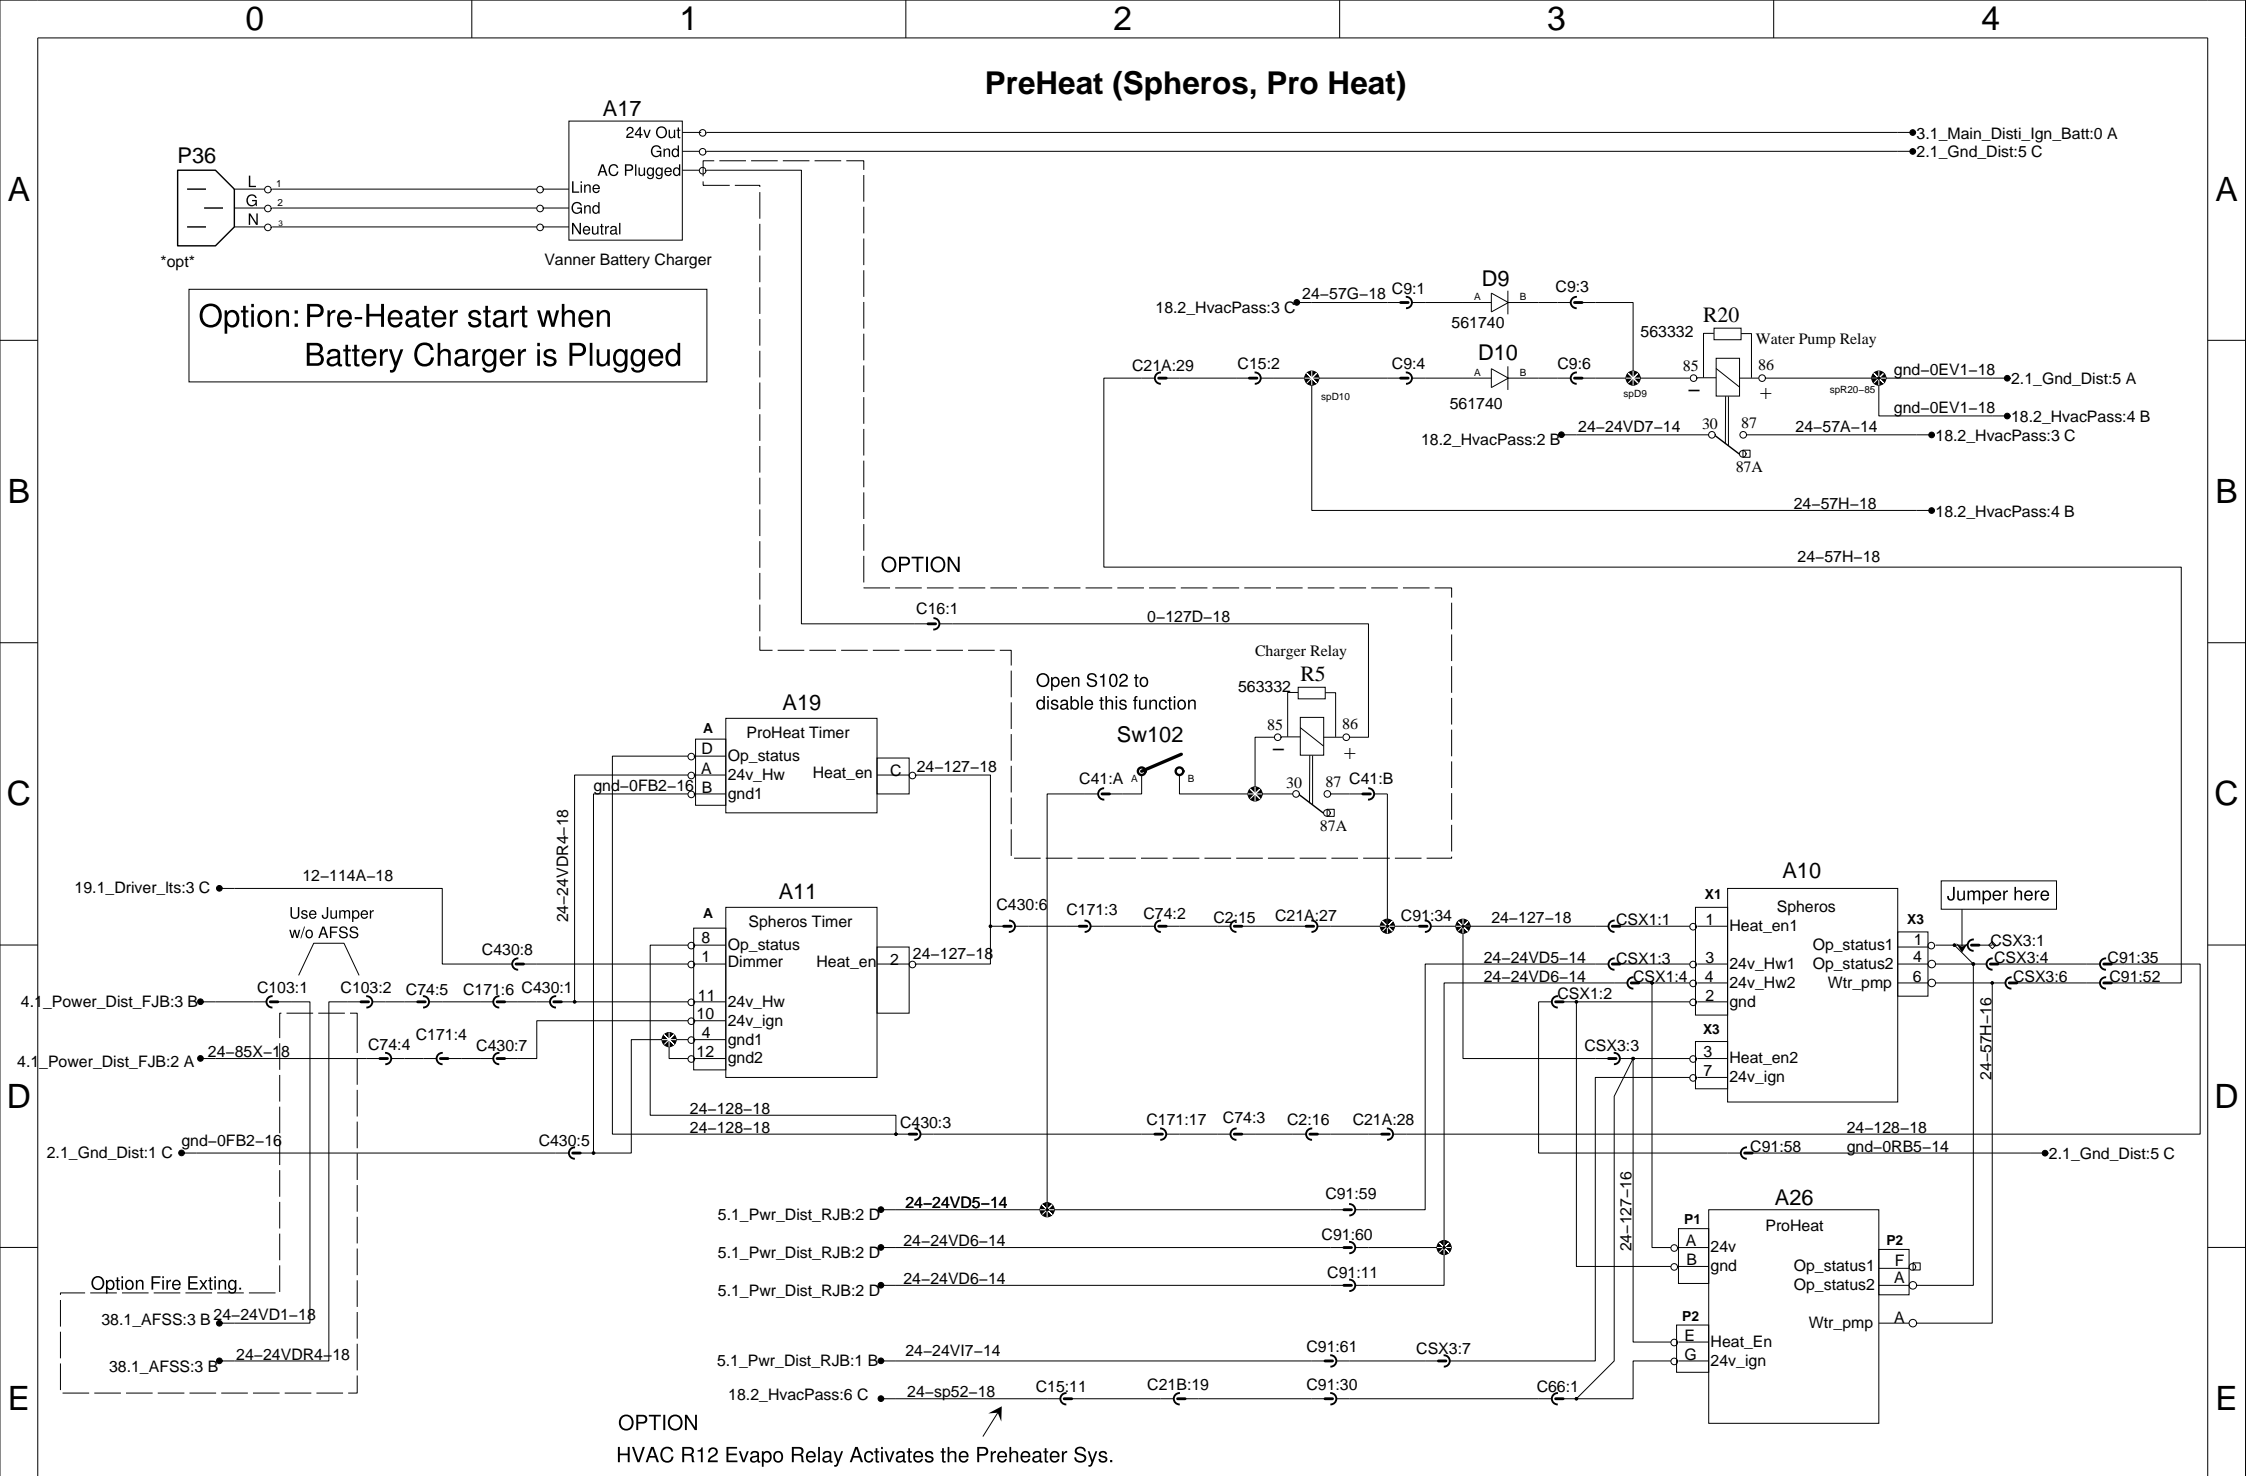

PreHeat (Spheros, Pro Heat)

Option: Pre-Heater start when Battery Charger is Plugged

Open S102 to disable this function

Option Fire Exting.
38.1_AFSS:3 B 24-24VD1-18
38.1_AFSS:3 B 24-24VDR4-18

OPTION
HVAC R12 Evapo Relay Activates the Preheater Sys.