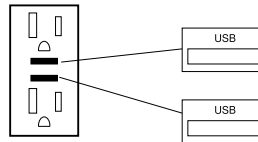

USB Plugs OPTION

GALLEY

NEER WCL DOOR

MODESTY
PANNEL LH

MODESTY
PANNEL RH

Black
Outlets
564233

TYP.

DUAL TAMPER RESISTANT RECEPACL
WITH DUAL USB PORT CHARGER
CAPATIBLE WITH :IPhone, IPod, IPad, Smart Phone