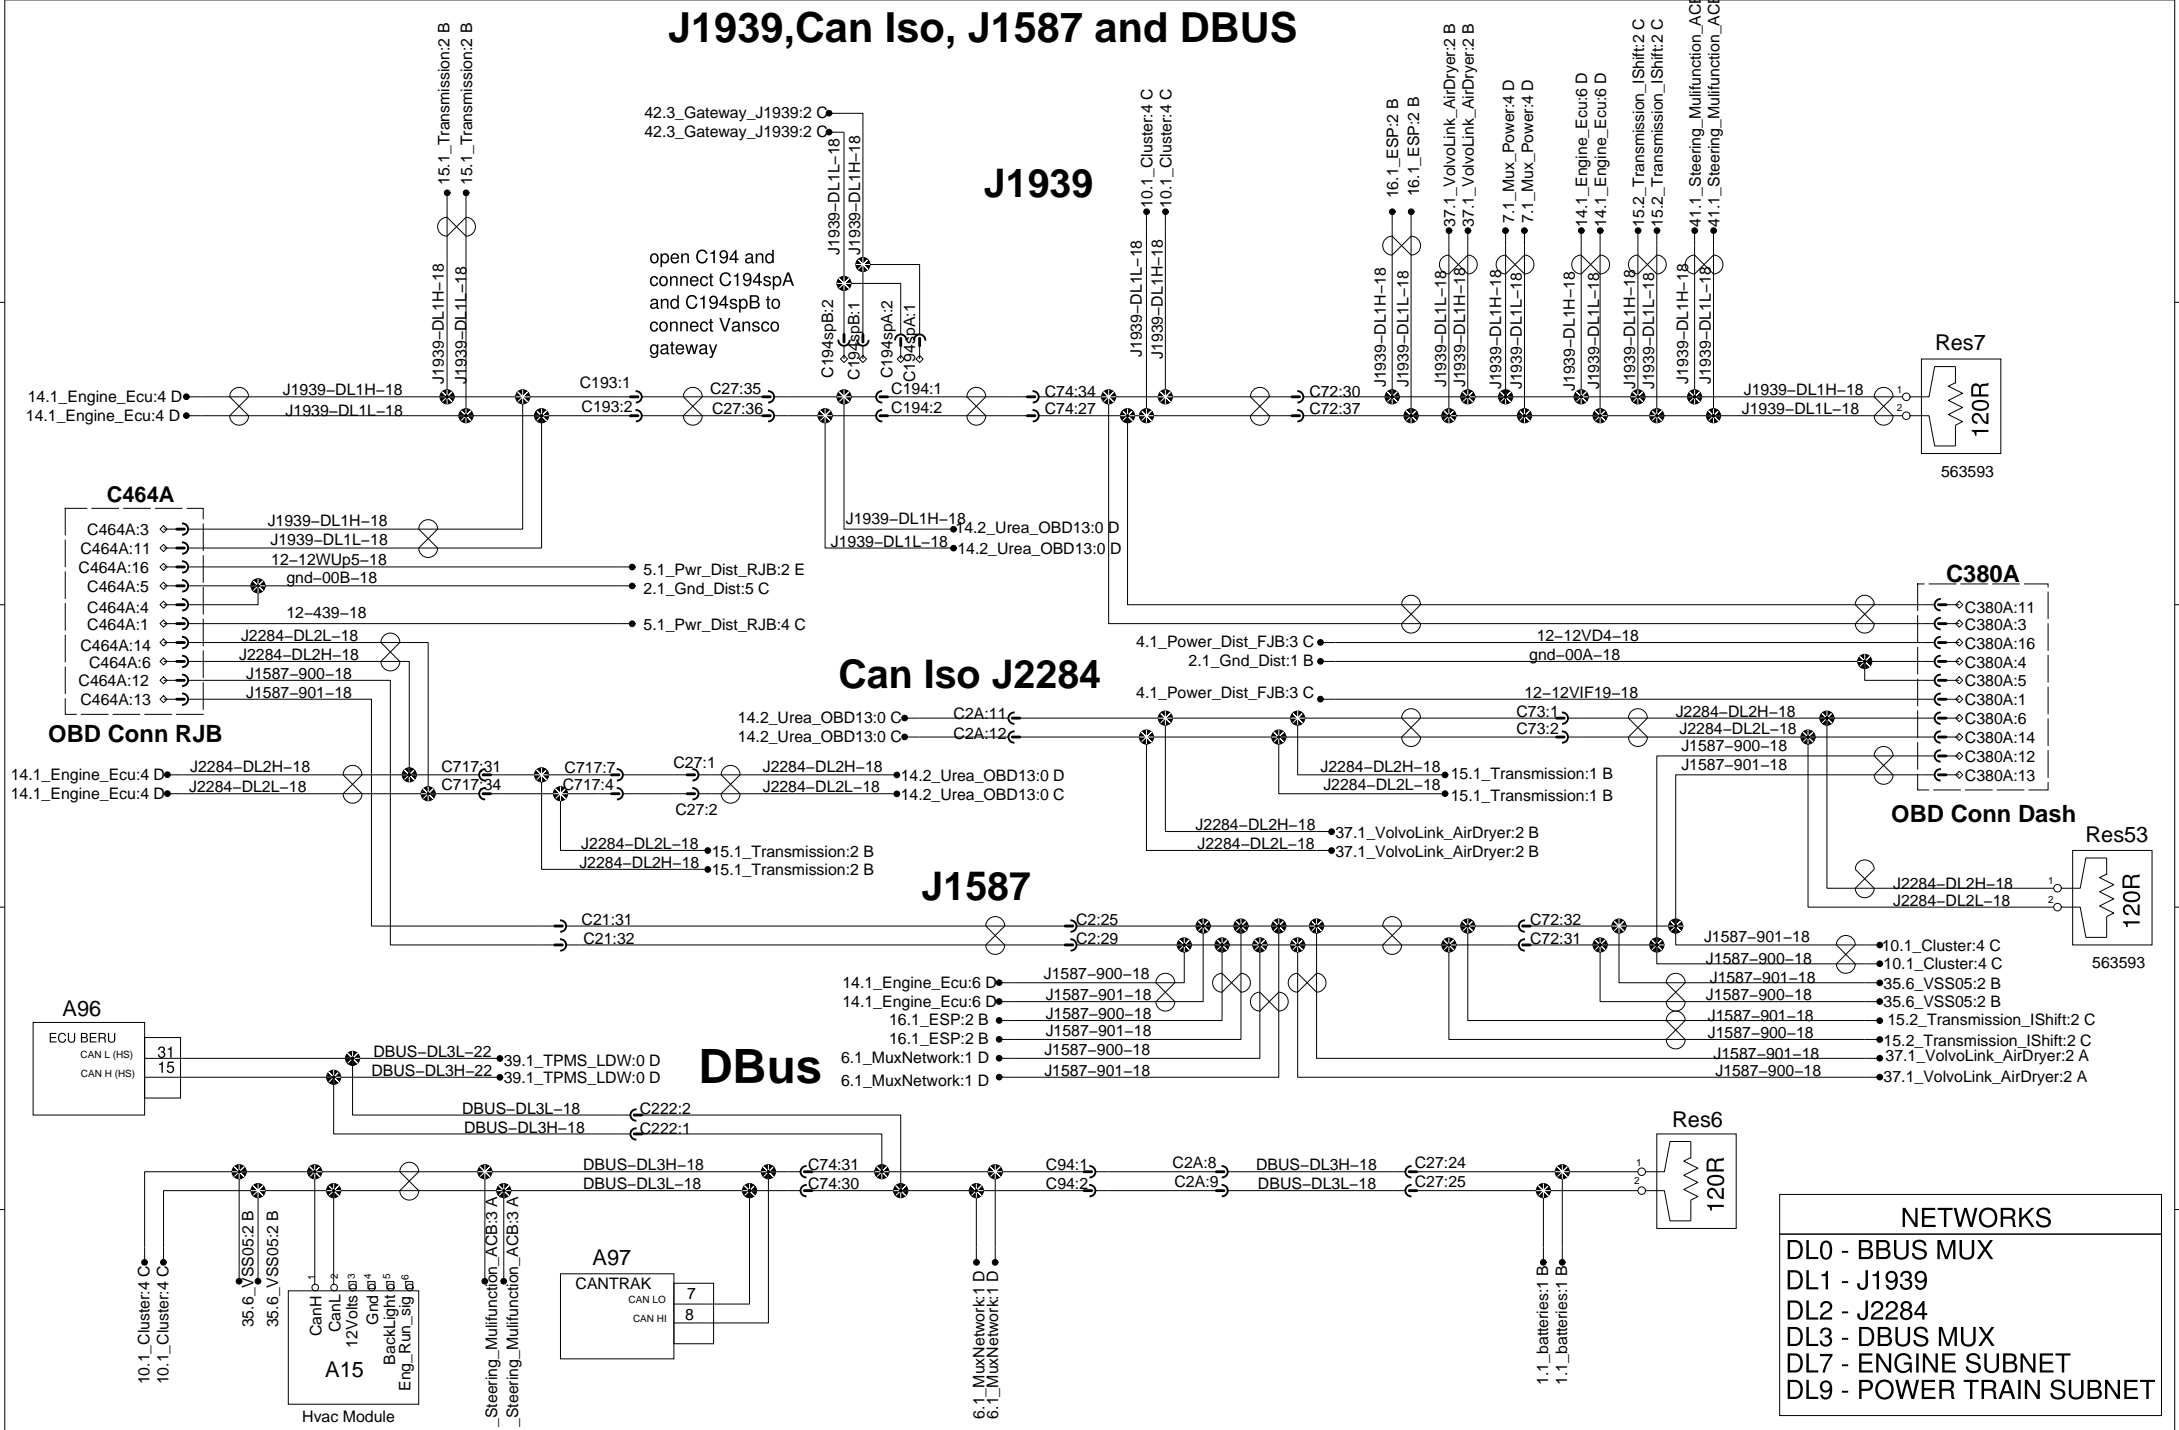

J1939, Can Iso, J1587 and DBUS

NETWORKS	
DL0	- BBUS MUX
DL1	- J1939
DL2	- J2284
DL3	- DBUS MUX
DL7	- ENGINE SUBNET
DL9	- POWER TRAIN SUBNET