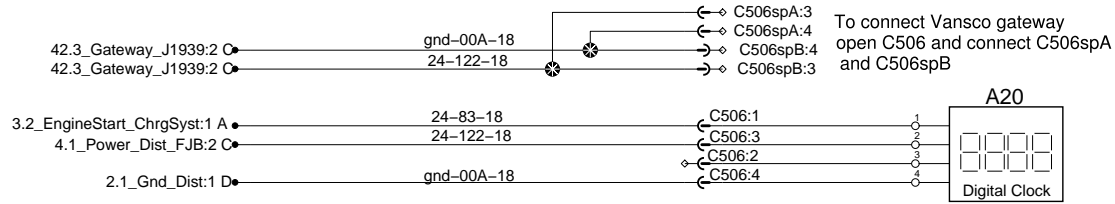

12/24 Hour Digital Clock

Back-up Camera