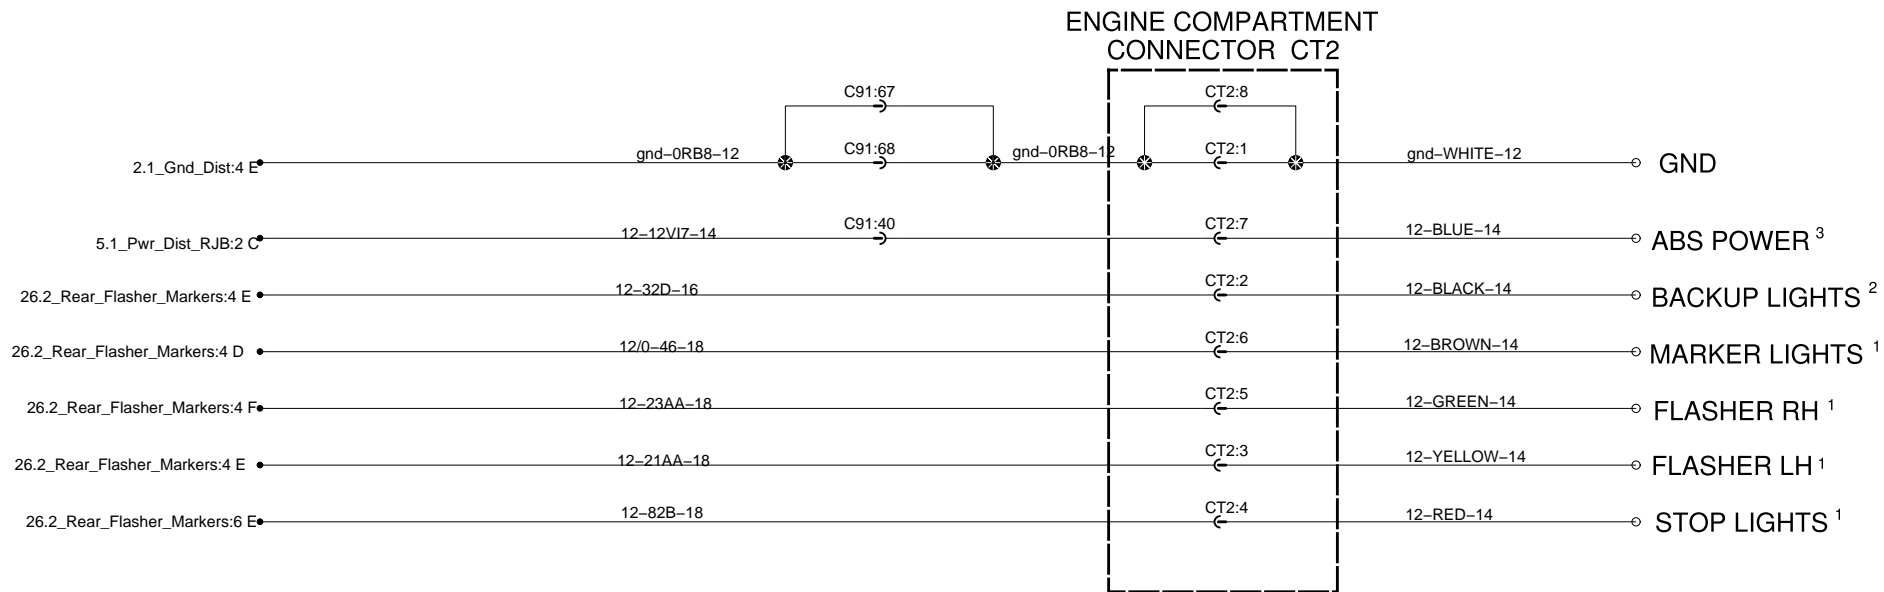

Trailer Package

NOTE 1:MAXIMUM CURRENT LOAD IS 8A .
 NOTE 2 :MAXIMUM CURRENT LOAD IS 4A .
 NOTE 3 :MAXIMUM CURRENT LOAD IS 10A .

BACK OF CONNECTOR
 PREVOST PART 563613
 PIN TERMINALS 562481
 SECONDARY LOCK 563654