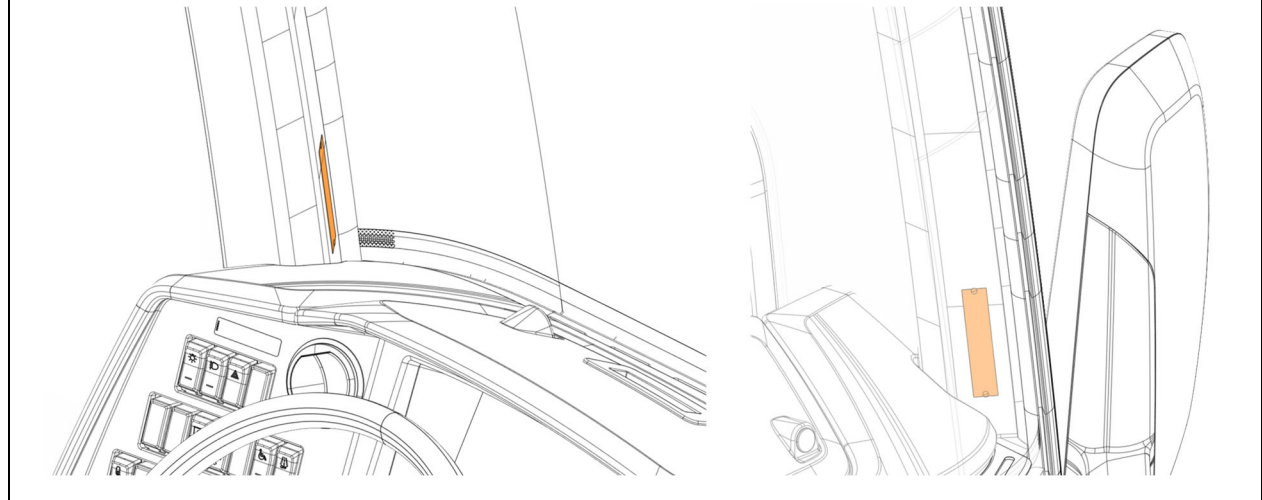

How to interpret the vehicle identification number (VIN) for Prevost and Volvo vehicles from 1981 to today.

LOCATE VEHICLE IDENTIFICATION NUMBER

The vehicle identification number (VIN) number is engraved on a plate attached to the left front pillar, near the windshield (driver's side). It is visible from the outside.