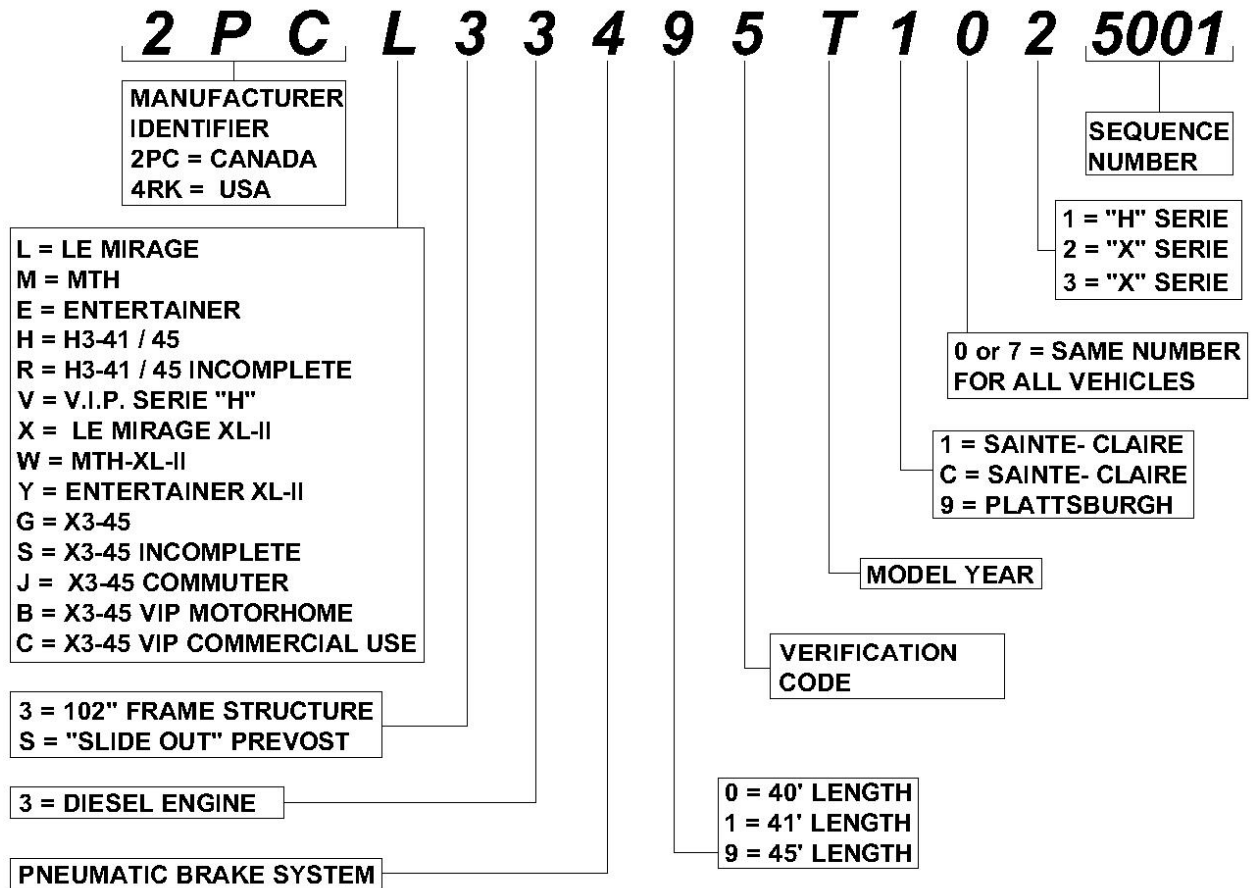

PREVOST / 1996-2025

MODEL YEAR

YEAR	CODE	YEAR	CODE	YEAR	CODE	YEAR	CODE
1996	T	2004	4	2012	C	2020	L
1997	V	2005	5	2013	D	2021	M
1998	W	2006	6	2014	E	2022	N
1999	X	2007	7	2015	F	2023	P
2000	Y	2008	8	2016	G	2024	R
2001	1	2009	9	2017	H	2025	S
2002	2	2010	A	2018	J		
2003	3	2011	B	2019	K