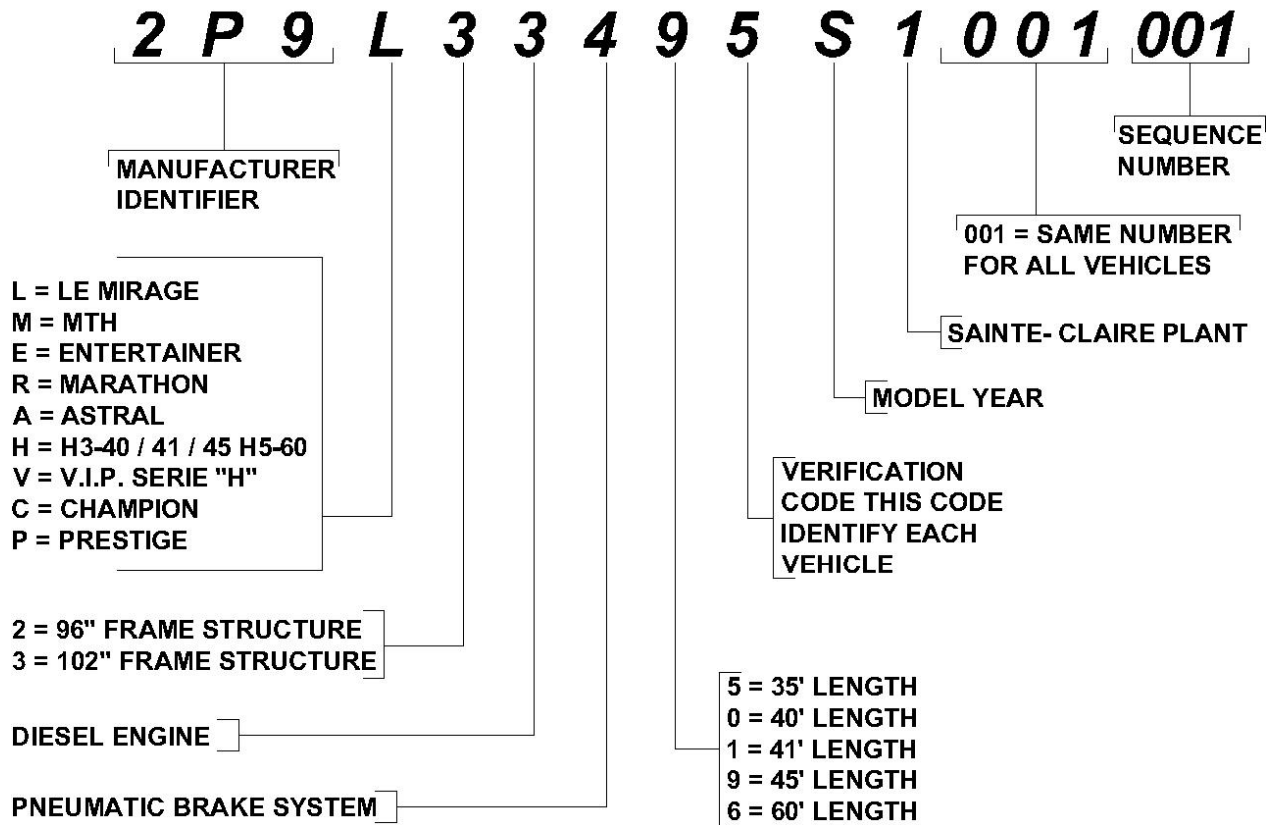

PREVOST / 1981-1995

MODEL YEAR

YEAR	CODE	YEAR	CODE	YEAR	CODE	YEAR	CODE
1980	A	1984	E	1988	J	1992	N
1981	B	1985	F	1989	K	1993	P
1982	C	1986	G	1990	L	1994	R
1983	D	1987	H	1991	M	1995	S