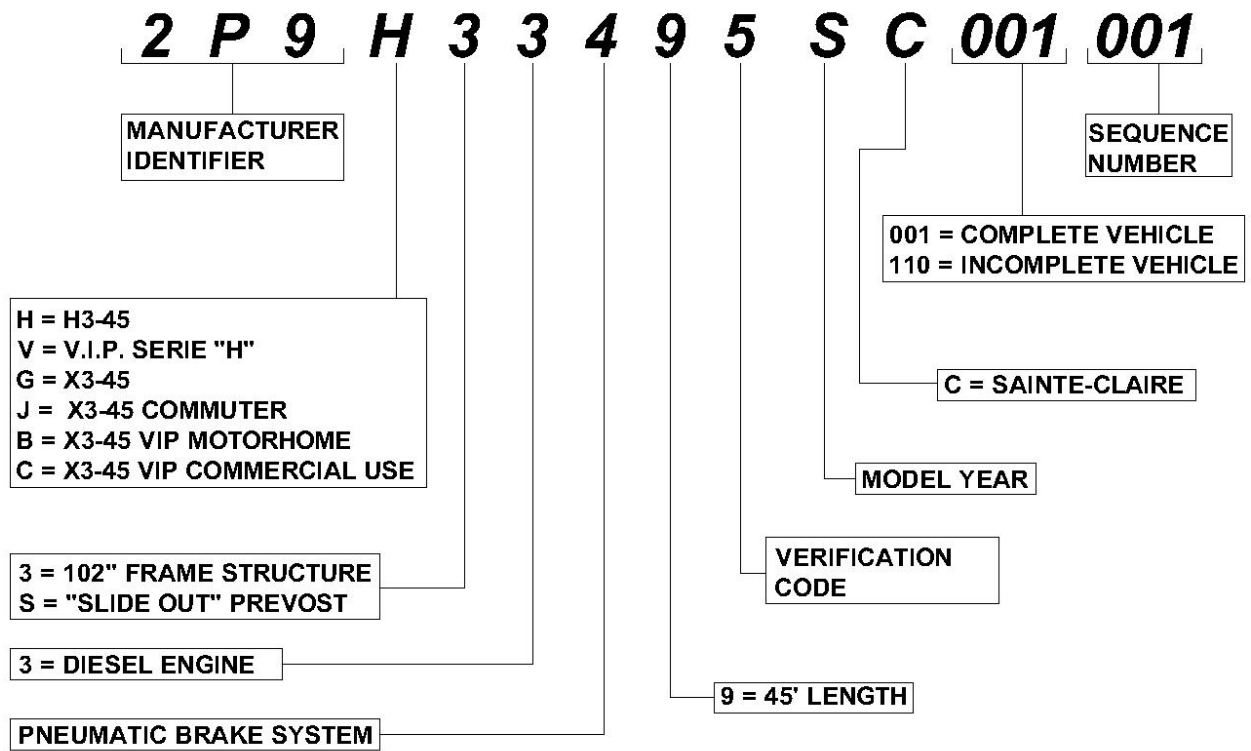

How to interpret the vehicle identification number (VIN) for Prevost and Volvo vehicles from 1981 to today.

LOCATE VEHICLE IDENTIFICATION NUMBER

The vehicle identification number (VIN) number is engraved on a plate attached to the left front pillar, near the windshield (driver's side). It is visible from the outside.

YEAR	CODE	YEAR	CODE	YEAR	CODE	YEAR	CODE
1996	T	2004	4	2012	C	2020	L
1997	V	2005	5	2013	D	2021	M
1998	W	2006	6	2014	E	2022	N
1999	X	2007	7	2015	F	2023	P
2000	Y	2008	8	2016	G	2024	R
2001	1	2009	9	2017	H	2025	S
2002	2	2010	A	2018	J		
2003	3	2011	B	2019	K		

PREVOST / 2024 – TODAY

MODEL YEAR

YEAR	CODE	YEAR	CODE	YEAR	CODE	YEAR	CODE
2024	R	2029	X	2034	4	2039	9
2025	S	2030	Y	2035	5	2040	A
2026	T	2031	1	2036	6	2041	B
2027	V	2032	2	2037	7	2042	C
2028	W	2033	3	2038	8	2043	D

VOLVO / 2009 – TODAY

MODEL YEAR

YEAR	CODE	YEAR	CODE	YEAR	CODE	YEAR	CODE
2009	9	2017	H	2025	S	2033	3
2010	A	2018	J	2026	T	2034	4
2011	B	2019	K	2027	V	2035	5
2012	C	2020	L	2028	W	2036	6
2013	D	2021	M	2029	X	2037	7
2014	E	2022	N	2030	Y	2038	8
2015	F	2023	P	2031	1	2039	9
2016	G	2024	R	2032	2	2040	A