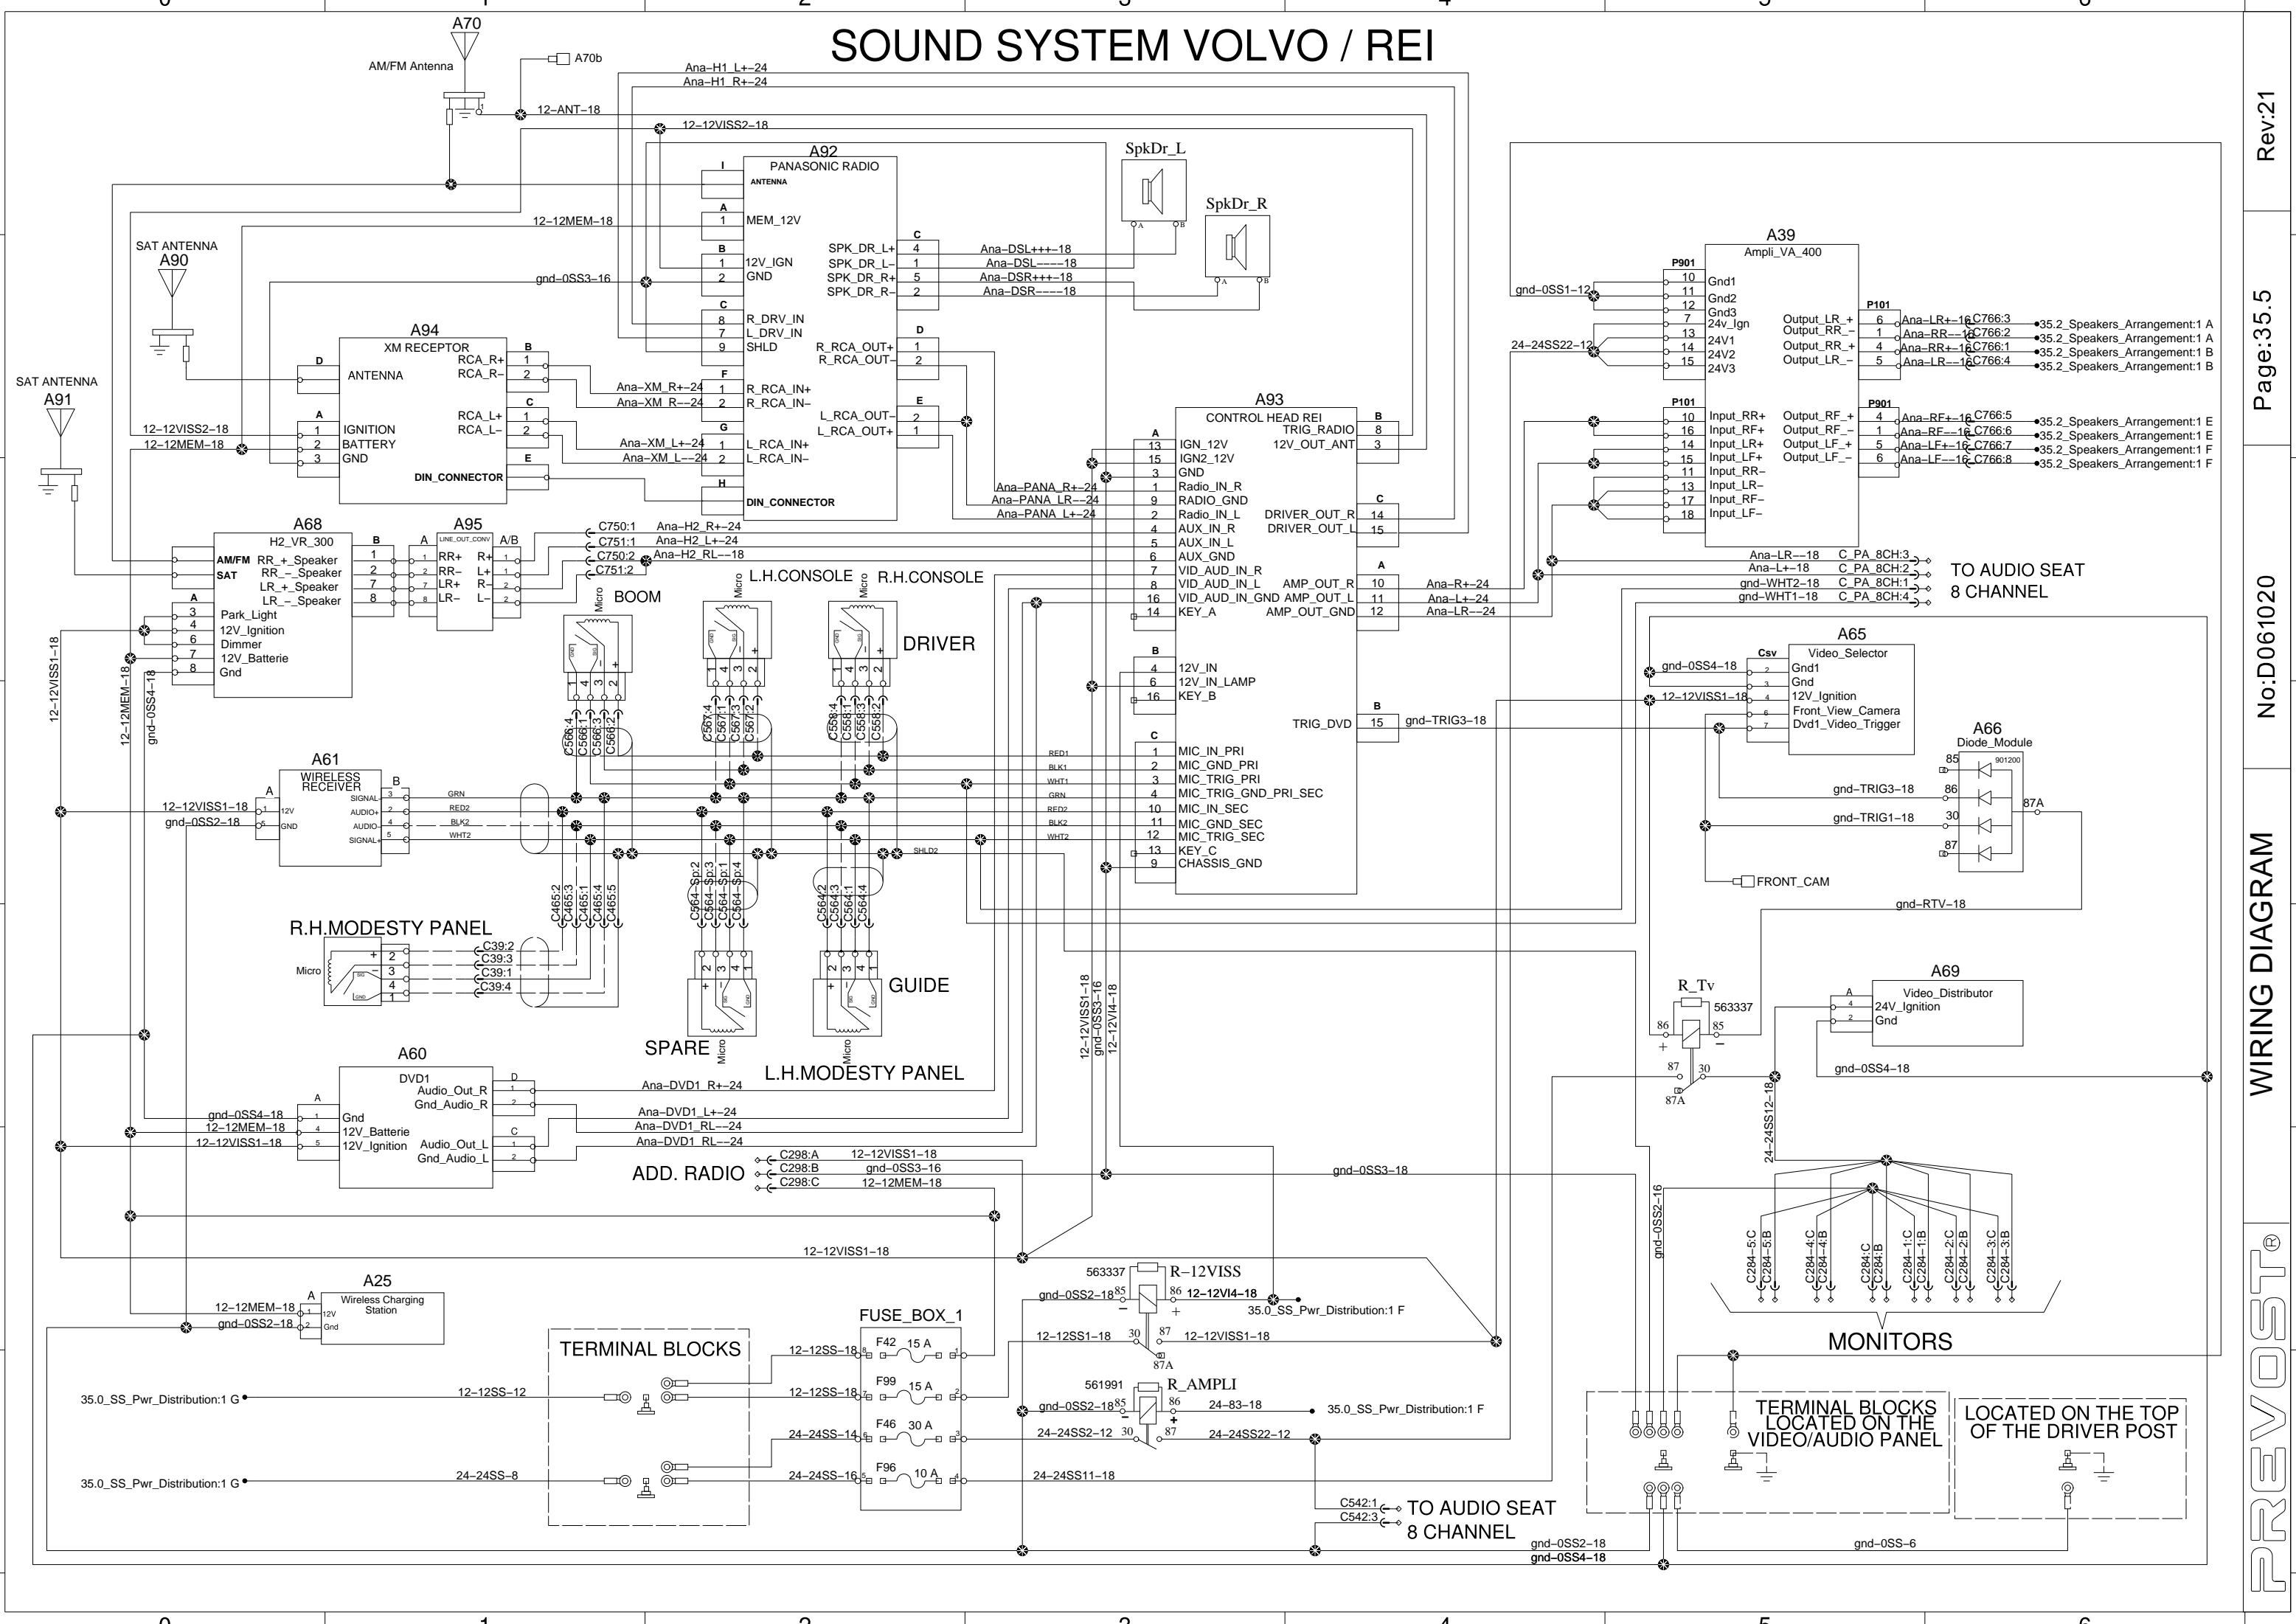

SOUND SYSTEM VOLVO / REI

TO AUDIO SEAT 8 CHANNEL

MONITORS

TERMINAL BLOCKS LOCATED ON THE VIDEO/AUDIO PANEL

LOCATED ON THE TOP OF THE DRIVER POST