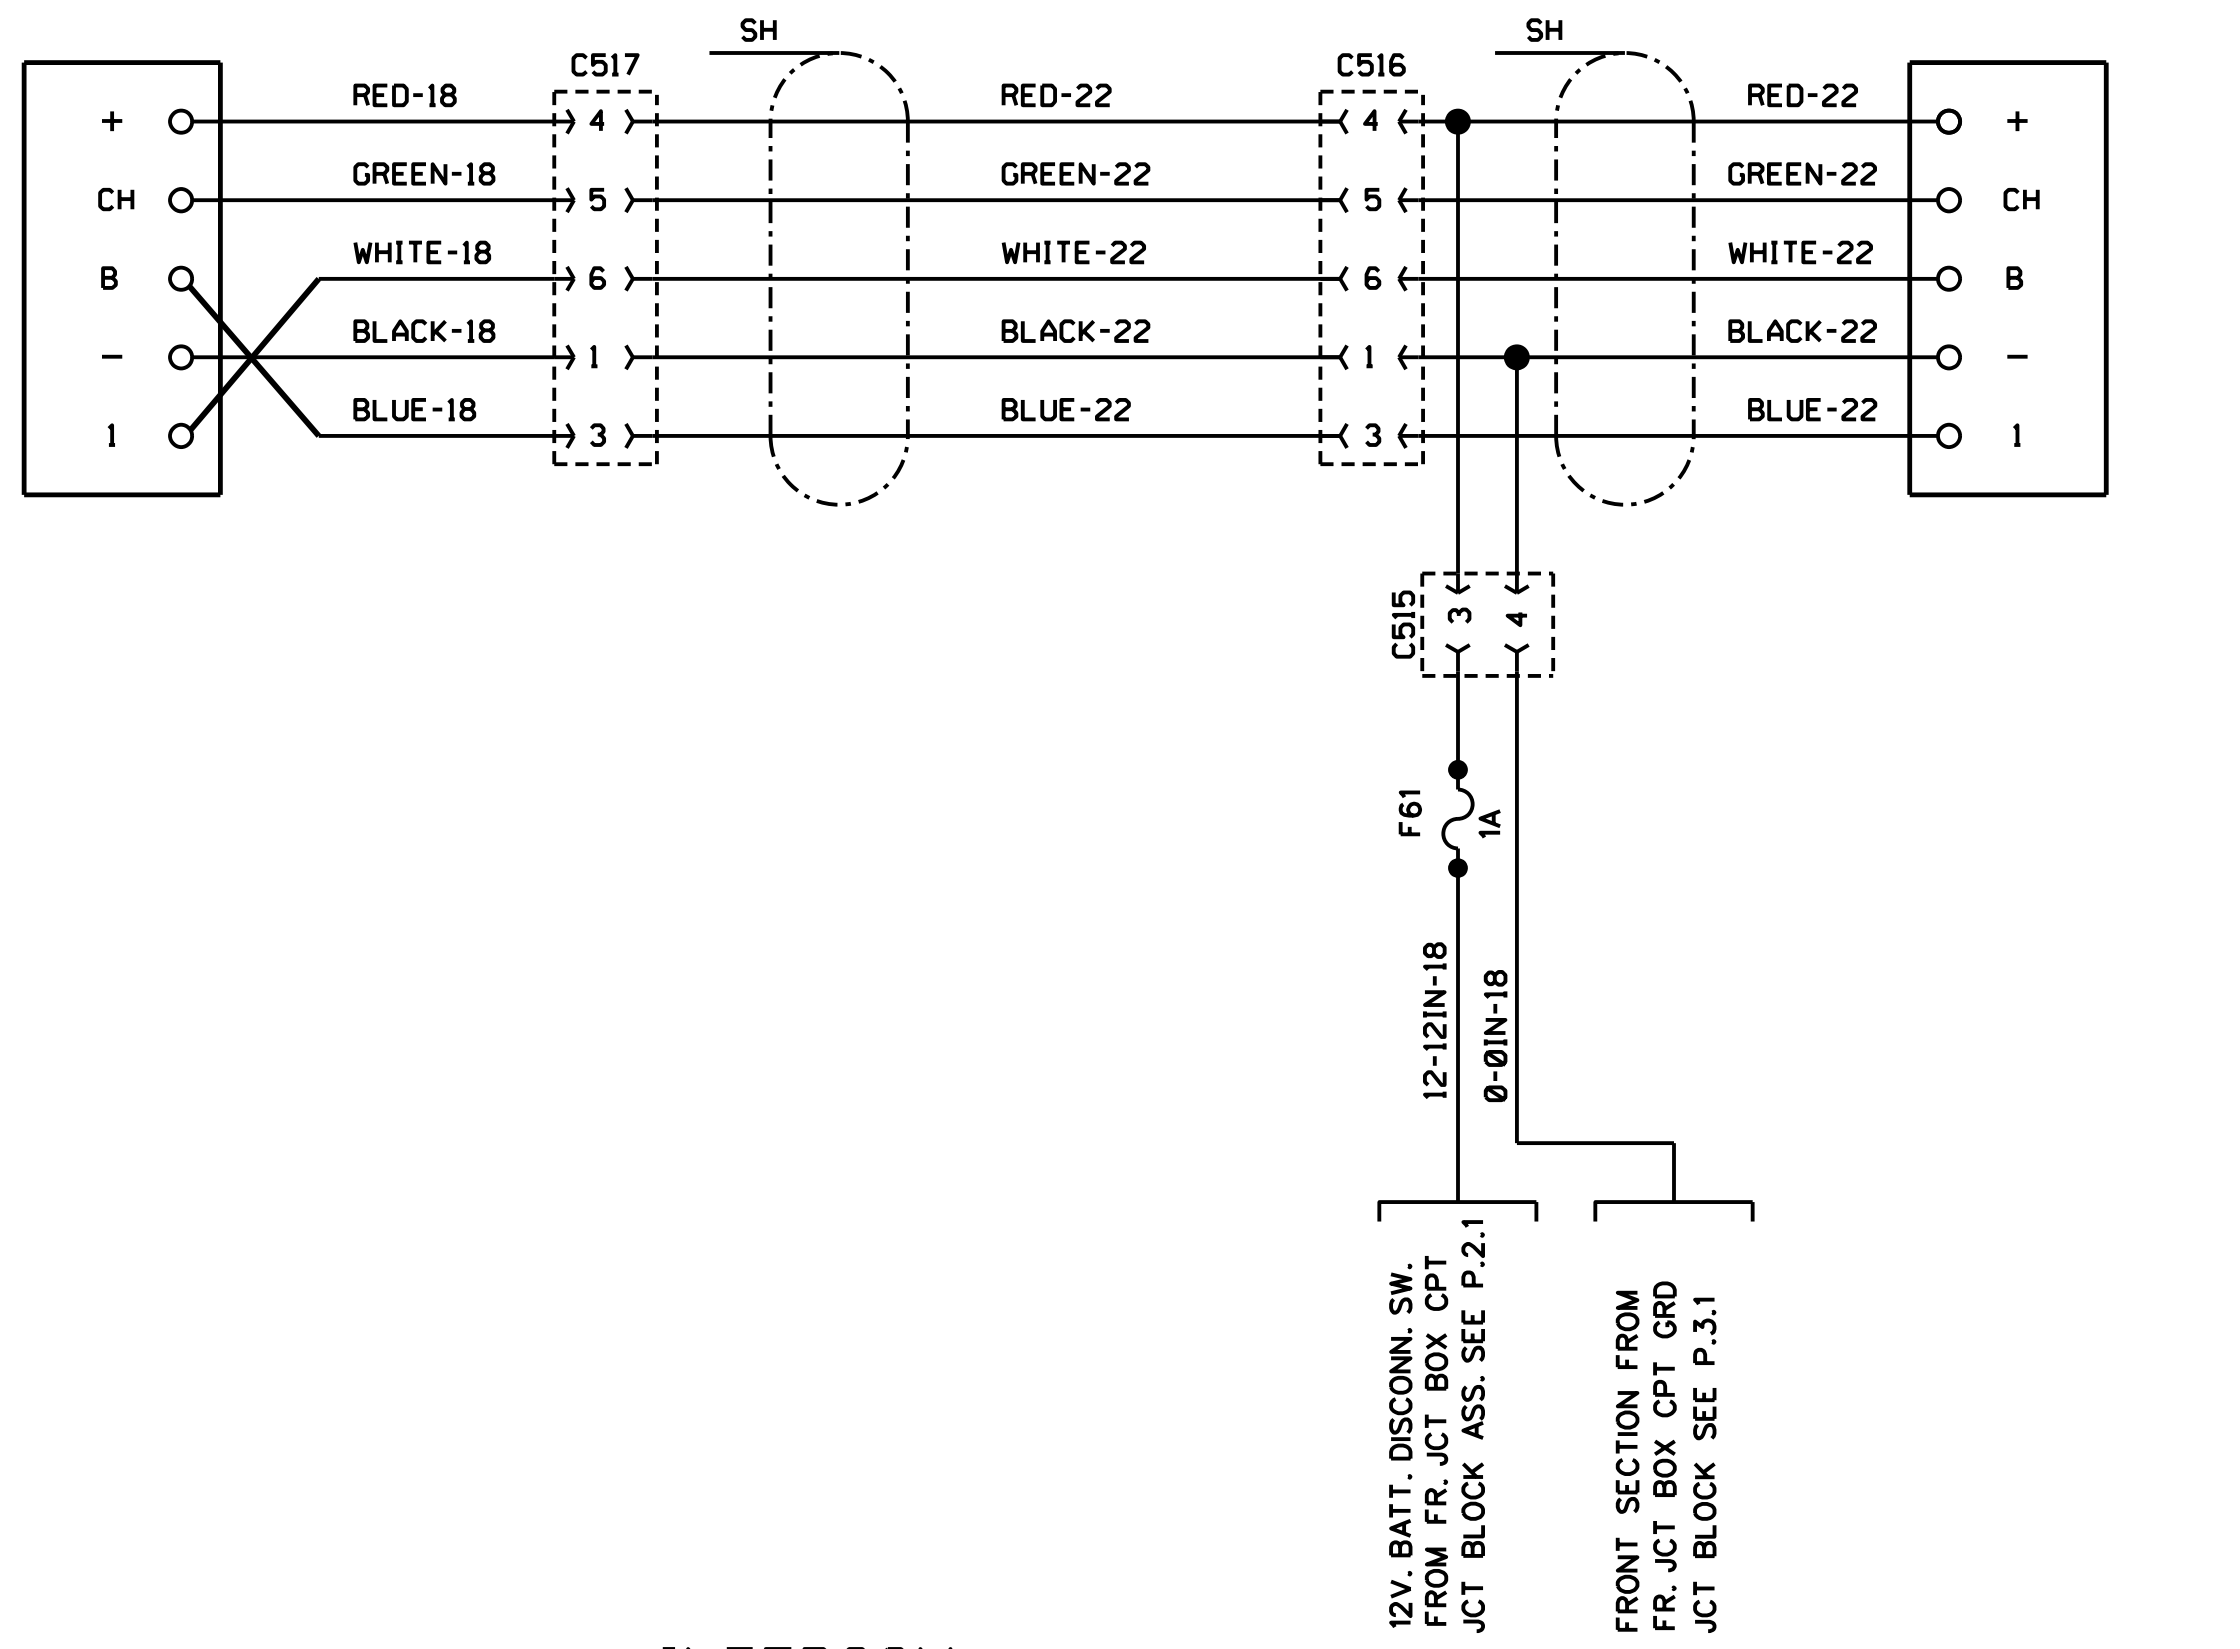

BACK-UP MONITOR (CLARION)

SECONDARY INTERCOM

INTERCOM

SPECIAL BACK-UP SWITCH CANCEL ADDED