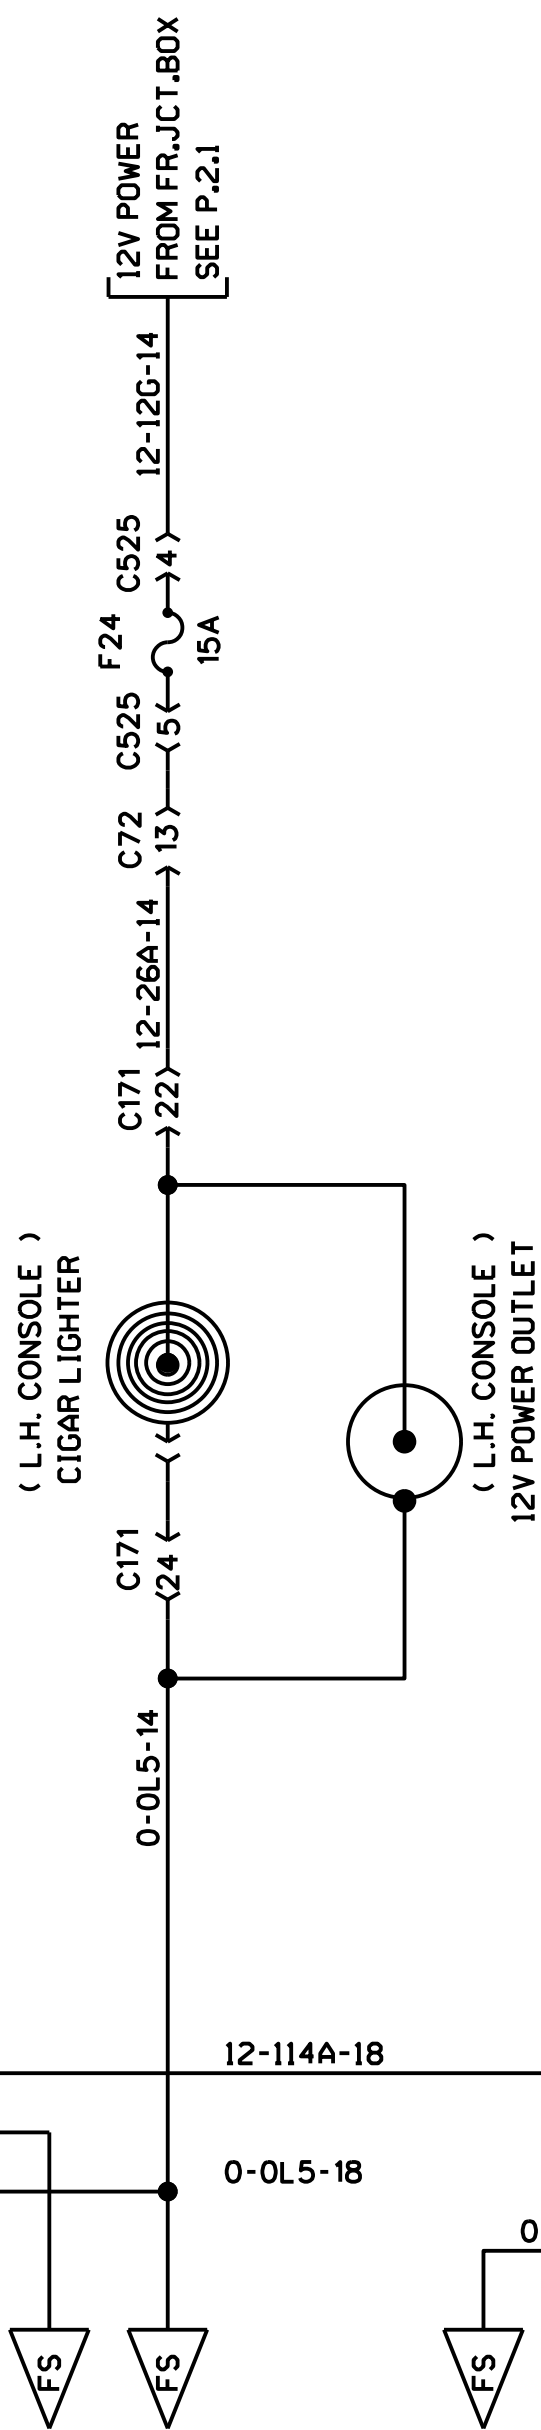

(CENTRAL MODULE)
(R.H. DRAWER)

POWER 12V OUTLET

DRIVER'S WINDOW LIFTER

CIGAR LIGHTER

SUN VISOR

DIGITAL CLOCK