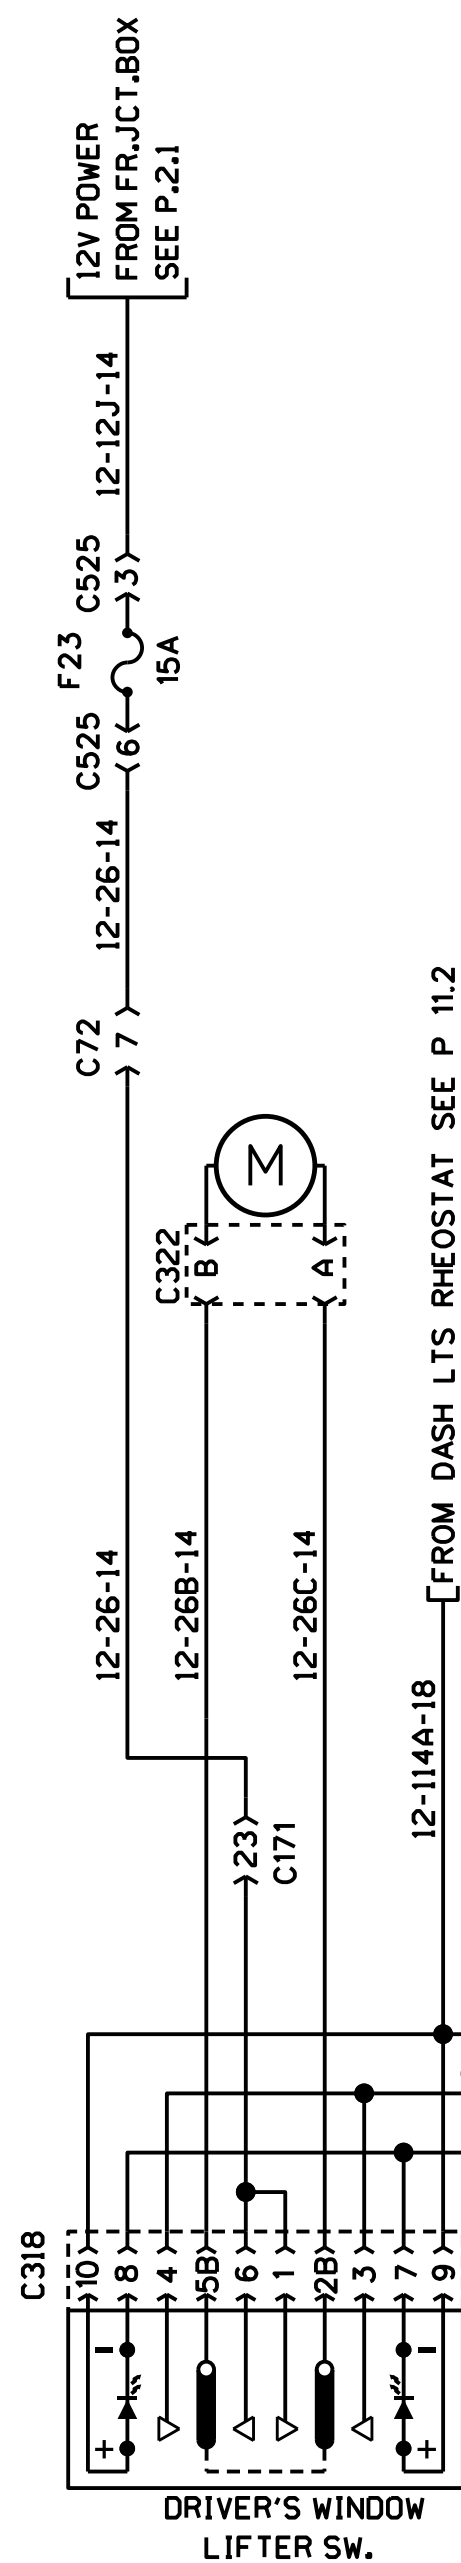

(CENTRAL MODULE)
(R.H. DRAWER)

POWER 12V OUTLET

DRIVER'S WINDOW LIFTER

CIGAR LIGHTER

SUN VISOR

DIGITAL CLOCK