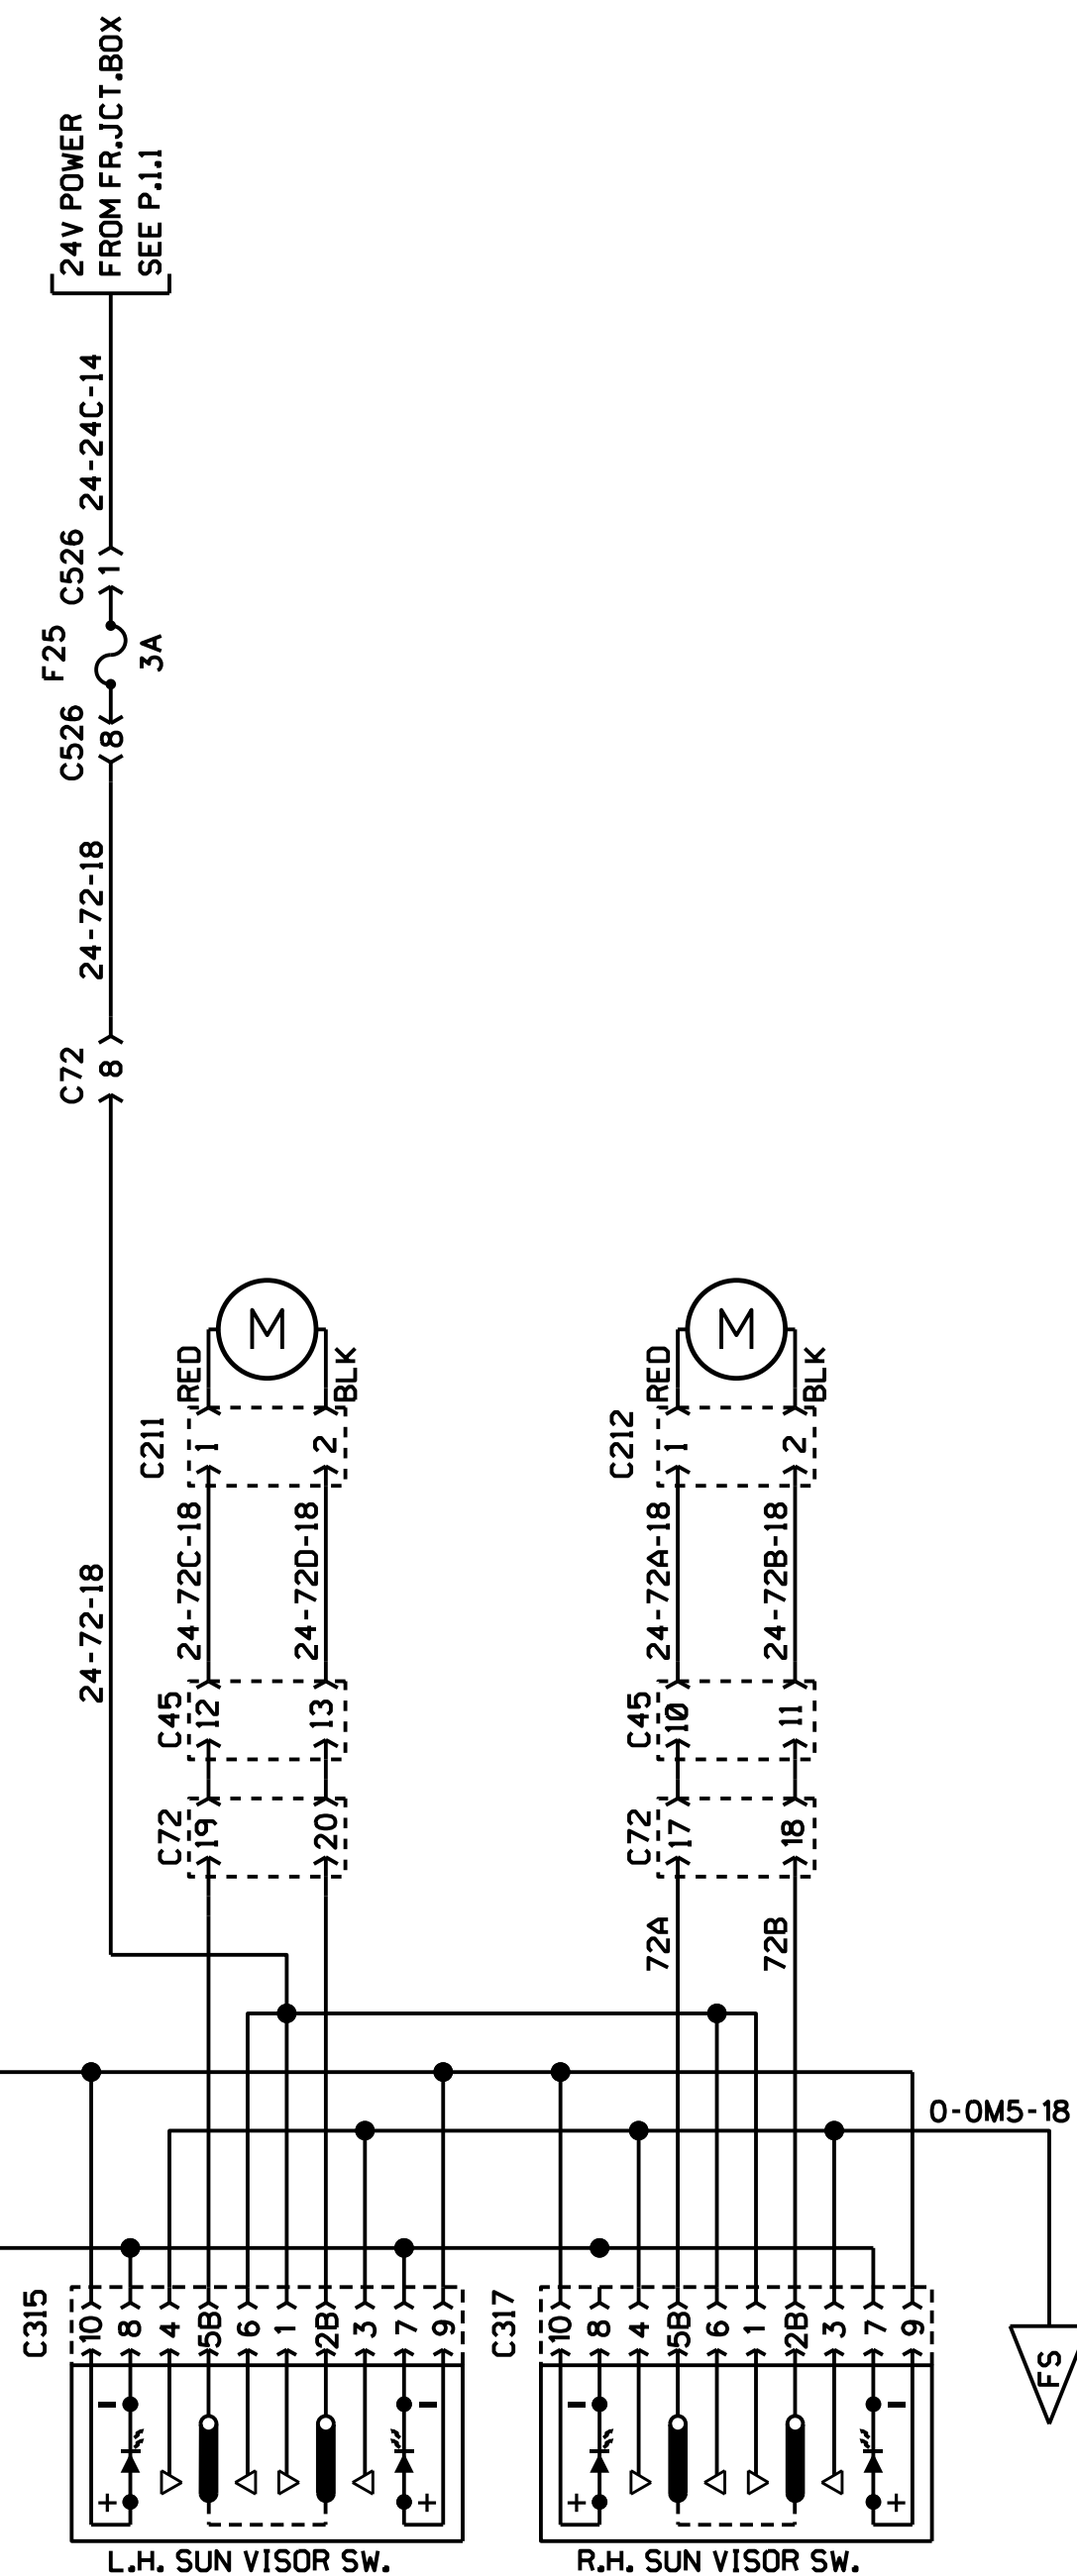

(CENTRAL MODULE)
(R.H. DRAWER)

POWER 12V OUTLET

DRIVER'S WINDOW LIFTER

CIGAR LIGHTER

SUN VISOR

DIGITAL CLOCK