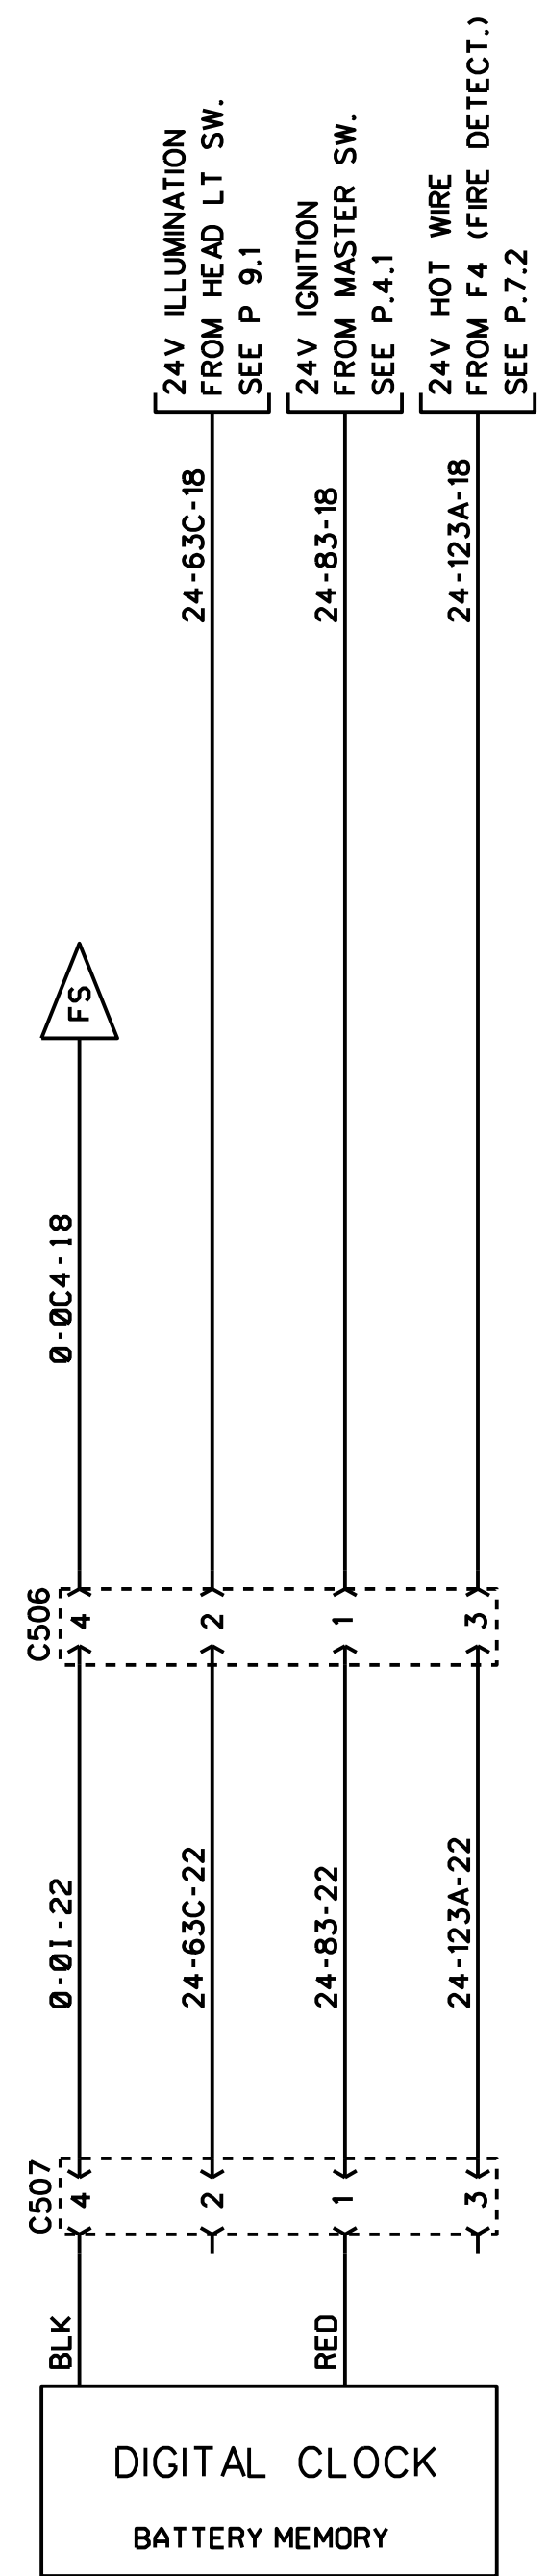

(CENTRAL MODULE)
(R.H. DRAWER)

POWER 12V OUTLET

DRIVER'S WINDOW LIFTER

CIGAR LIGHTER

SUN VISOR

DIGITAL CLOCK