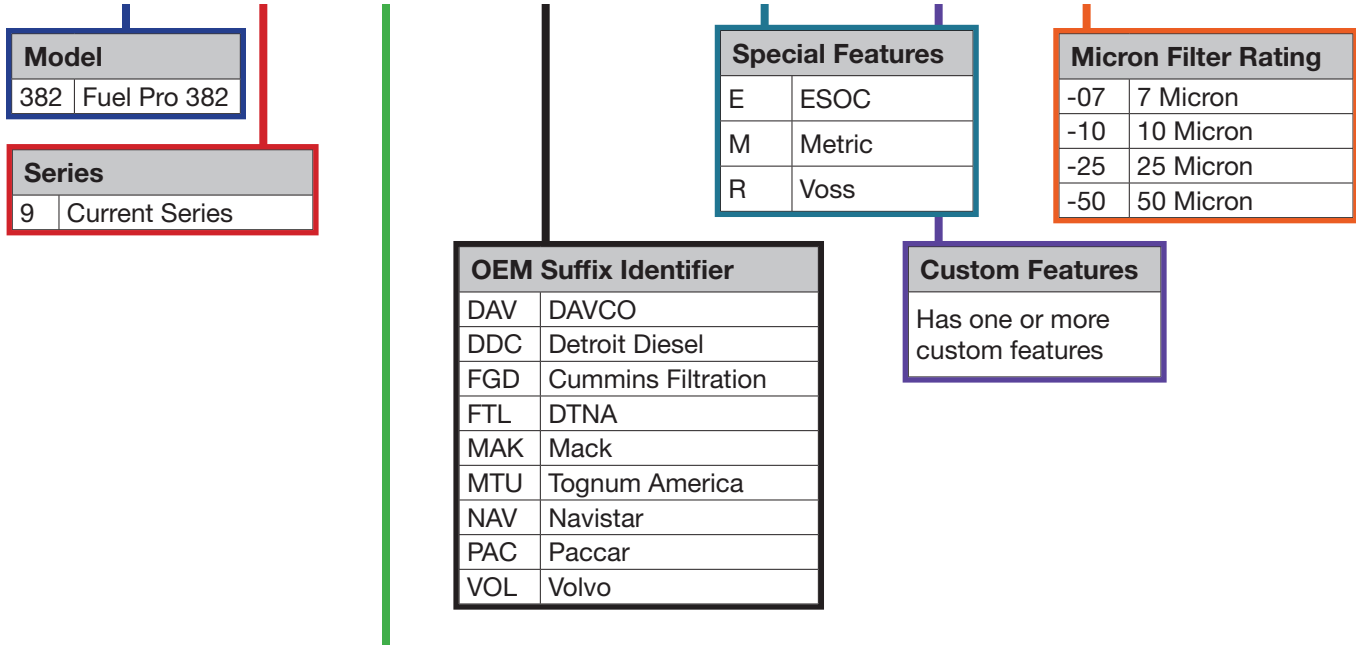

Use this sample part number and the chart below to determine the correct model, features and options.

382 9 50 DAV E 01-07

Options			
30	Fluid Heat	50	Unheated
31	Fluid Heat and WIF	51	Unheated with WIF
32	Fluid Heat with 12VDC 195W preheater	52	12VDC 195W preheater
33	Fluid Heat with 12VDC 195W preheater, and WIF	53	12VDC 195W preheater and WIF
34	Fluid Heat with 24VDC 195W preheater	54	24VDC 195W preheater
35	Fluid Heat with 24VDC 195W preheater, and WIF	55	24VDC 195W preheater and WIF
38	Fluid Heat with 12VDC 155W preheater	58	12VDC 155W preheater
39	Fluid Heat with 12VDC 155W preheater, and WIF	59	12VDC 155W preheater and WIF
40	Fluid Heat with 120VAC 75W overnight heater	60	120VAC 75W overnight heater
41	Fluid Heat with 120VAC 75W overnight heater, and WIF	61	120VAC 75W overnight heater and WIF
42	Fluid Heat with 12VDC 195W preheater, and 120VAC 75W overnight heater	62	12VDC 195W preheater and 120VAC 75W overnight heater
43	Fluid Heat with 12VDC 195W preheater, 120VAC 75W overnight heater, and WIF	63	12VDC 195W preheater, 120VAC 75W overnight heater, and WIF
44	Fluid Heat with 24VDC 195W preheater, and 120VAC 75W overnight heater	64	24VDC 195W preheater and 120VAC 75W overnight heater
48	Fluid Heat with 12VDC 155W preheater, and 120VAC 75W overnight heater	65	24VDC 195W preheater, 120VAC 75W overnight heater, and WIF
49	Fluid Heat with 12VDC 155W preheater, 120VAC 75W overnight heater, and WIF	68	12VDC 155W preheater and 120VAC 75W overnight heater
		69	12VDC 155W preheater, 120VAC 75W overnight heater, and WIF