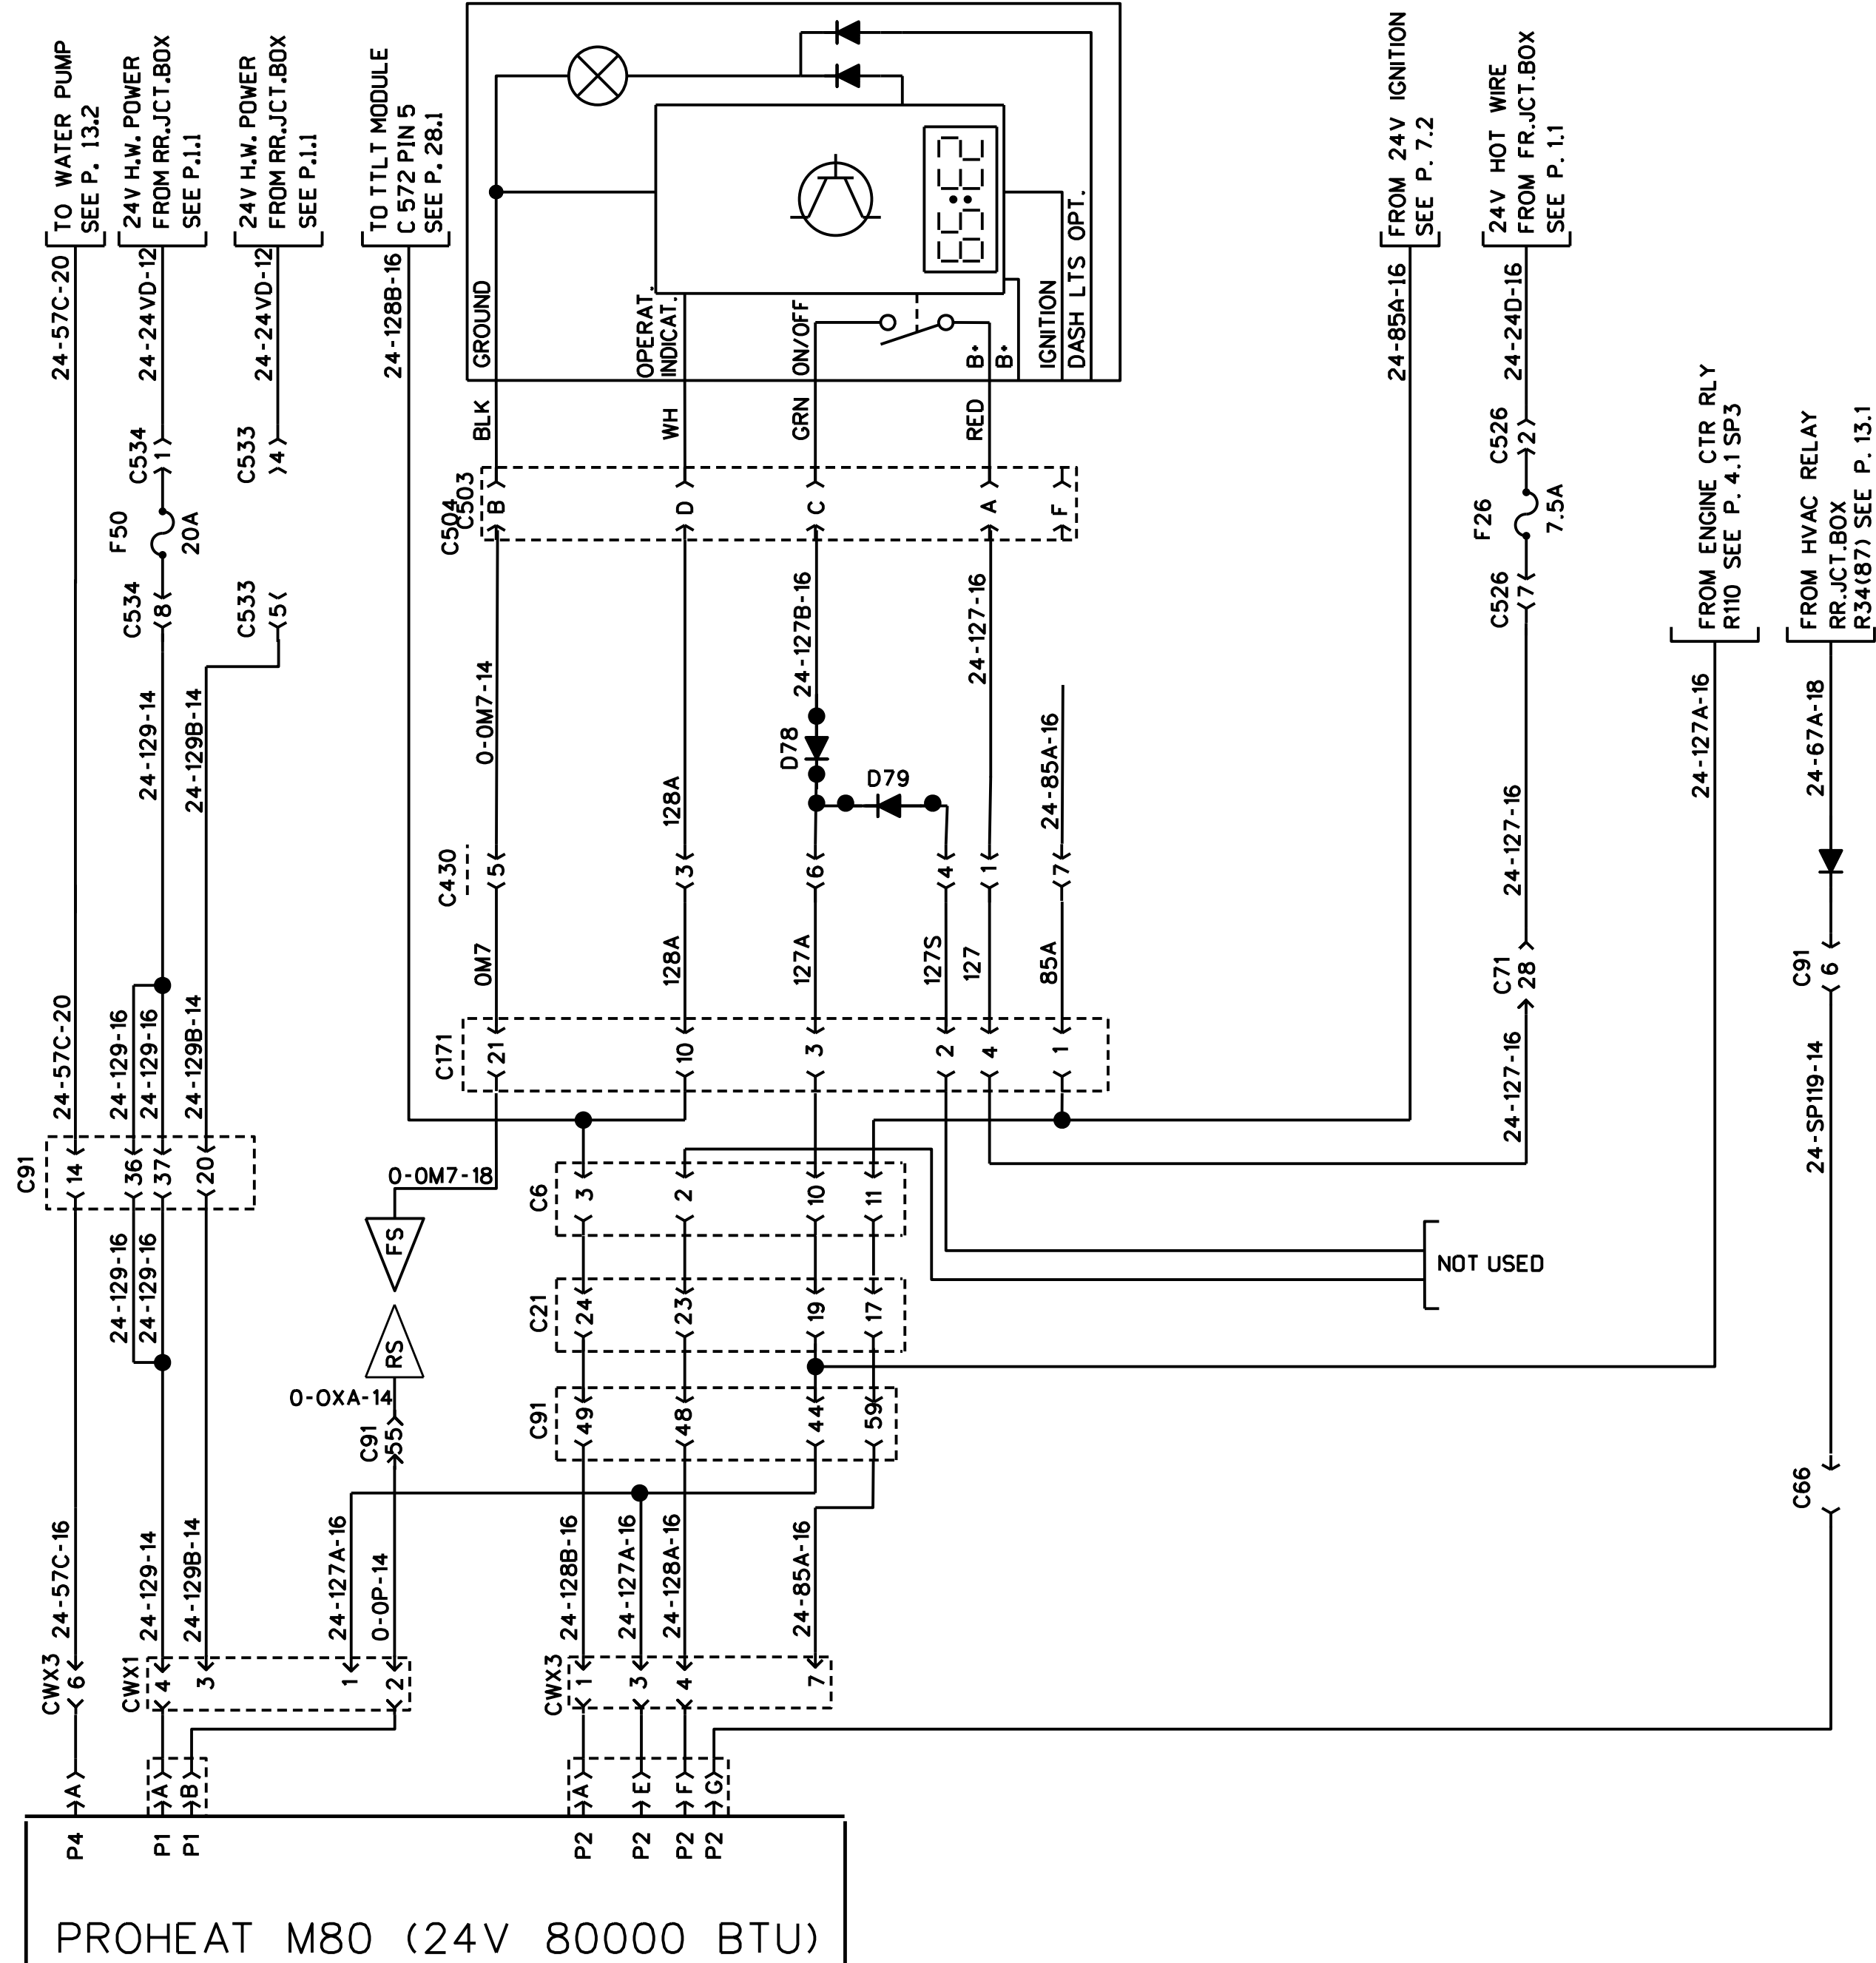

PROHEAT TIMER

PRE-HEAT WATER HEATER (PROHEAT M80 AUTOMATIC ON A/C AND BATTERY CHARGER)