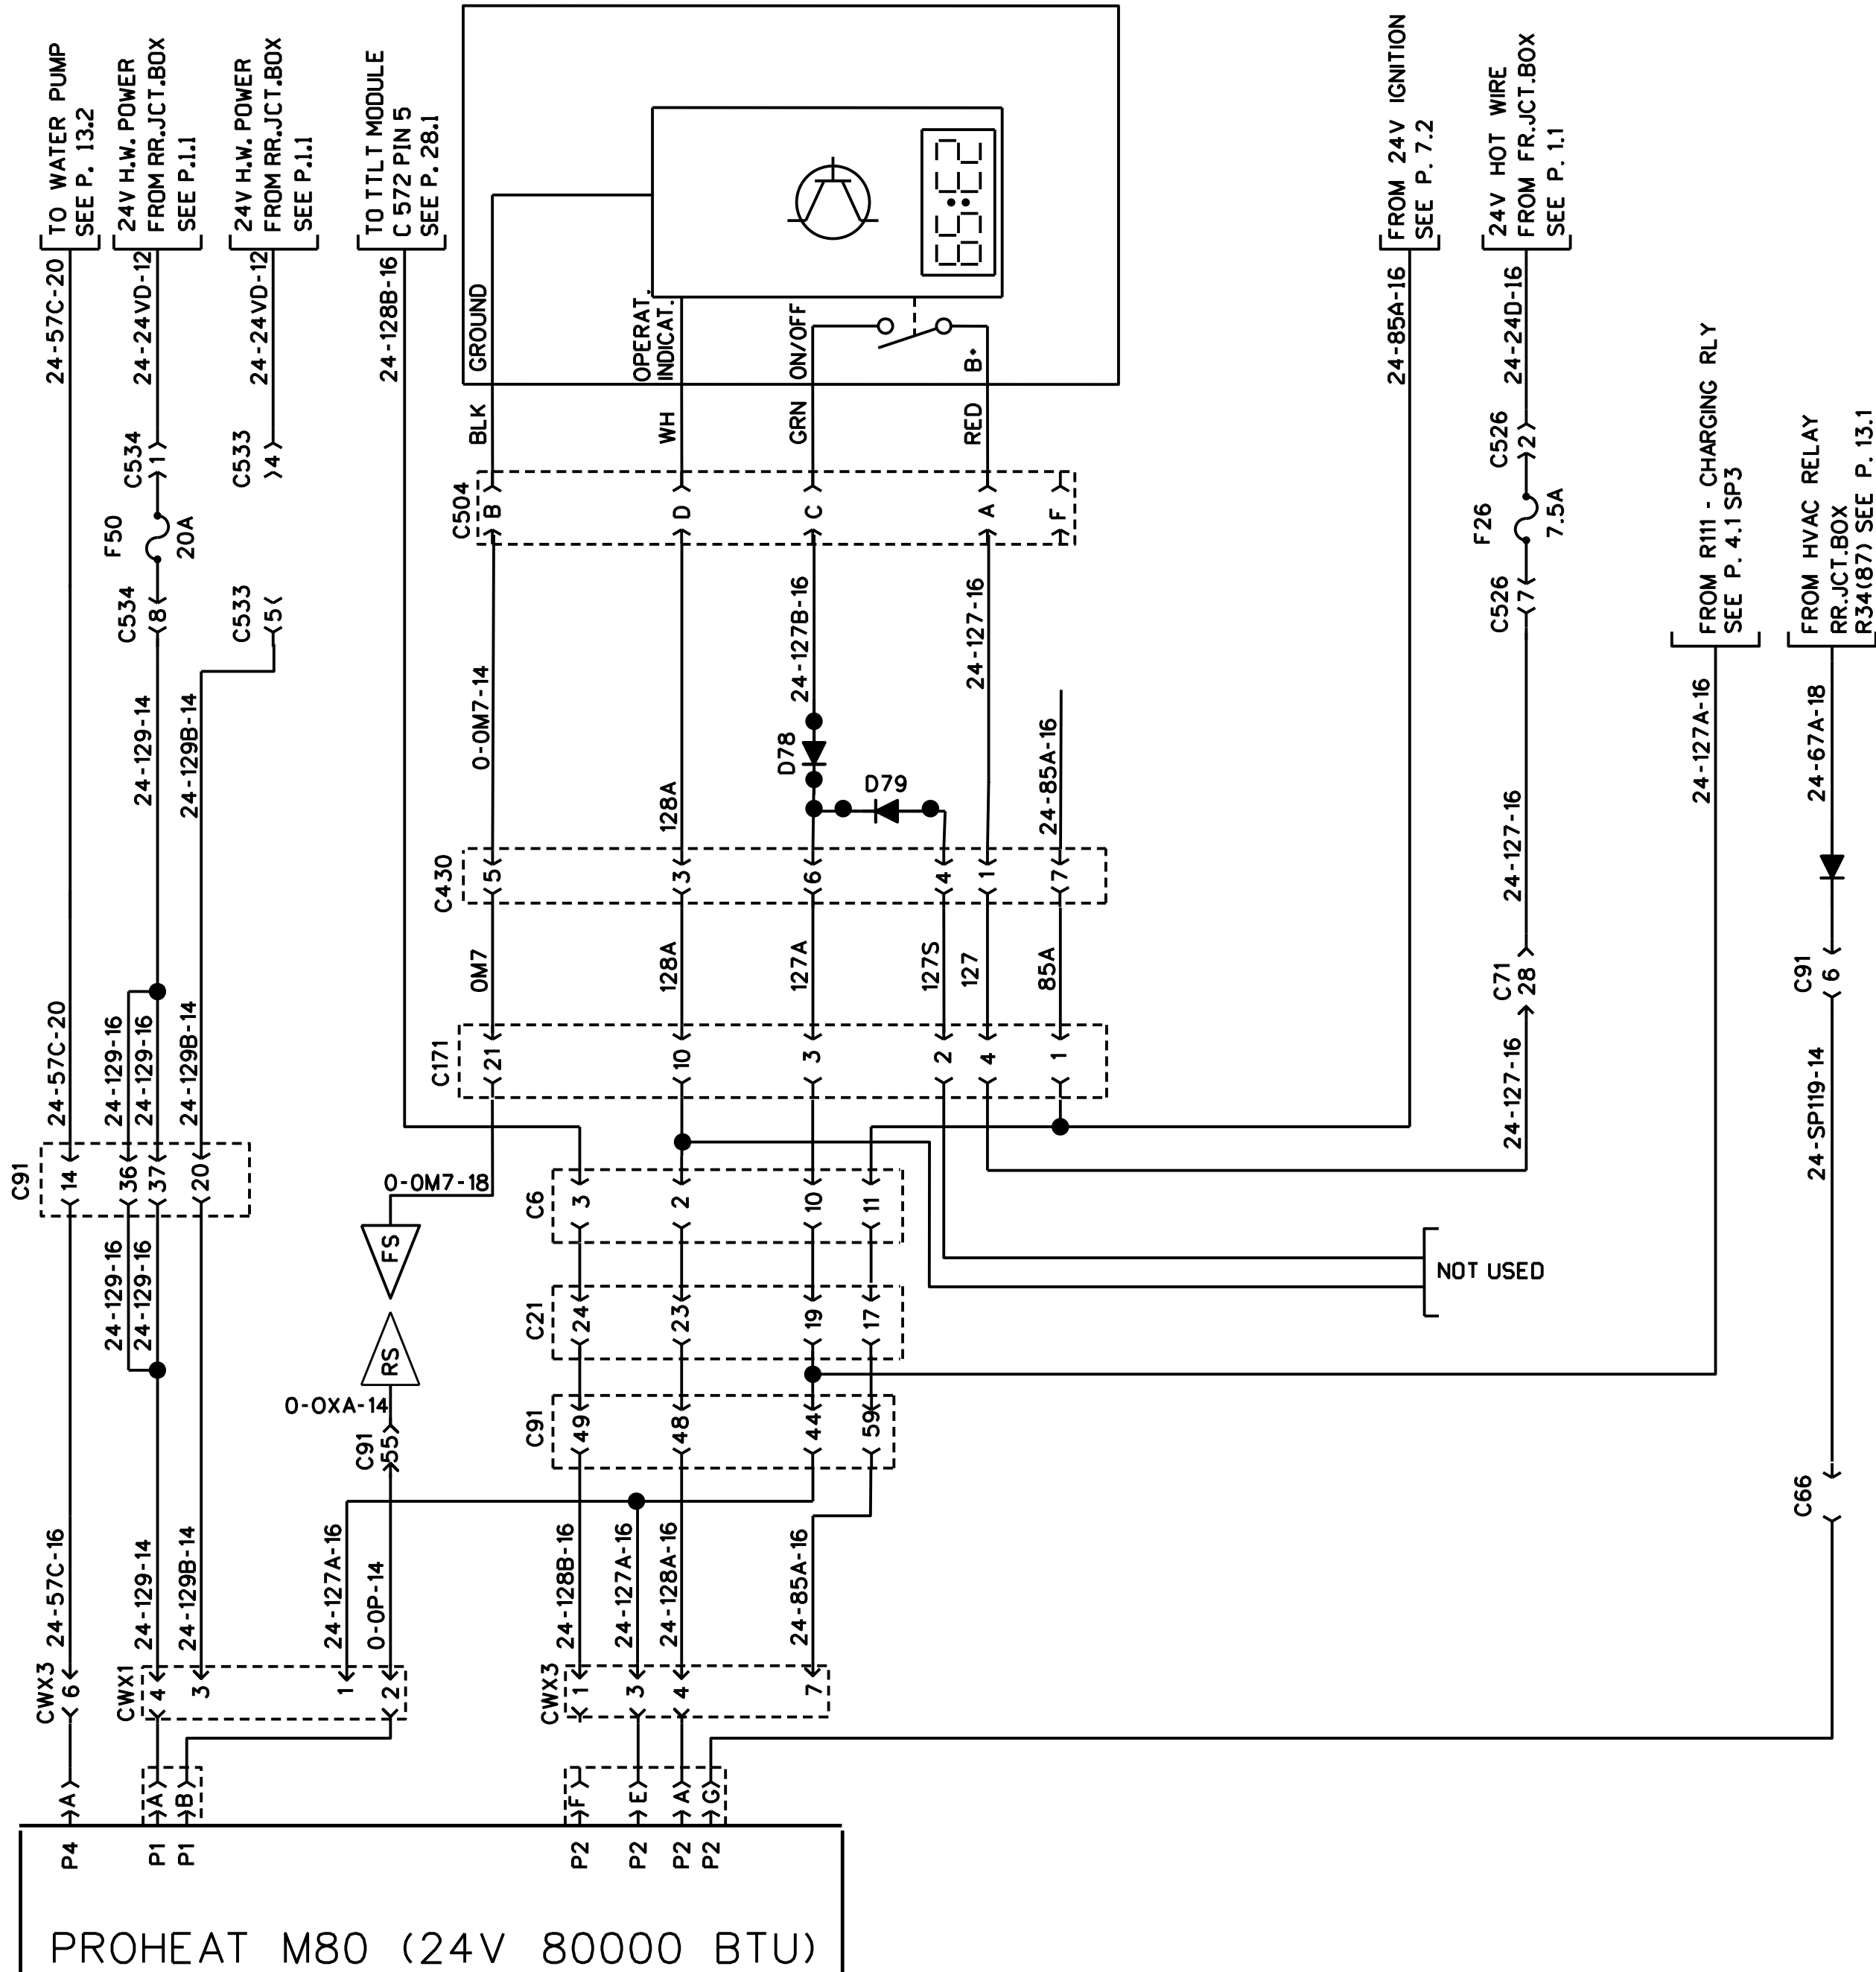

PROHEAT TIMER

PROHEAT M80 (24V 80000 BTU)

PRE-HEAT WATER HEATER (PROHEAT M80 AUTOMATIC ON A/C AND BATTERY CHARGER)