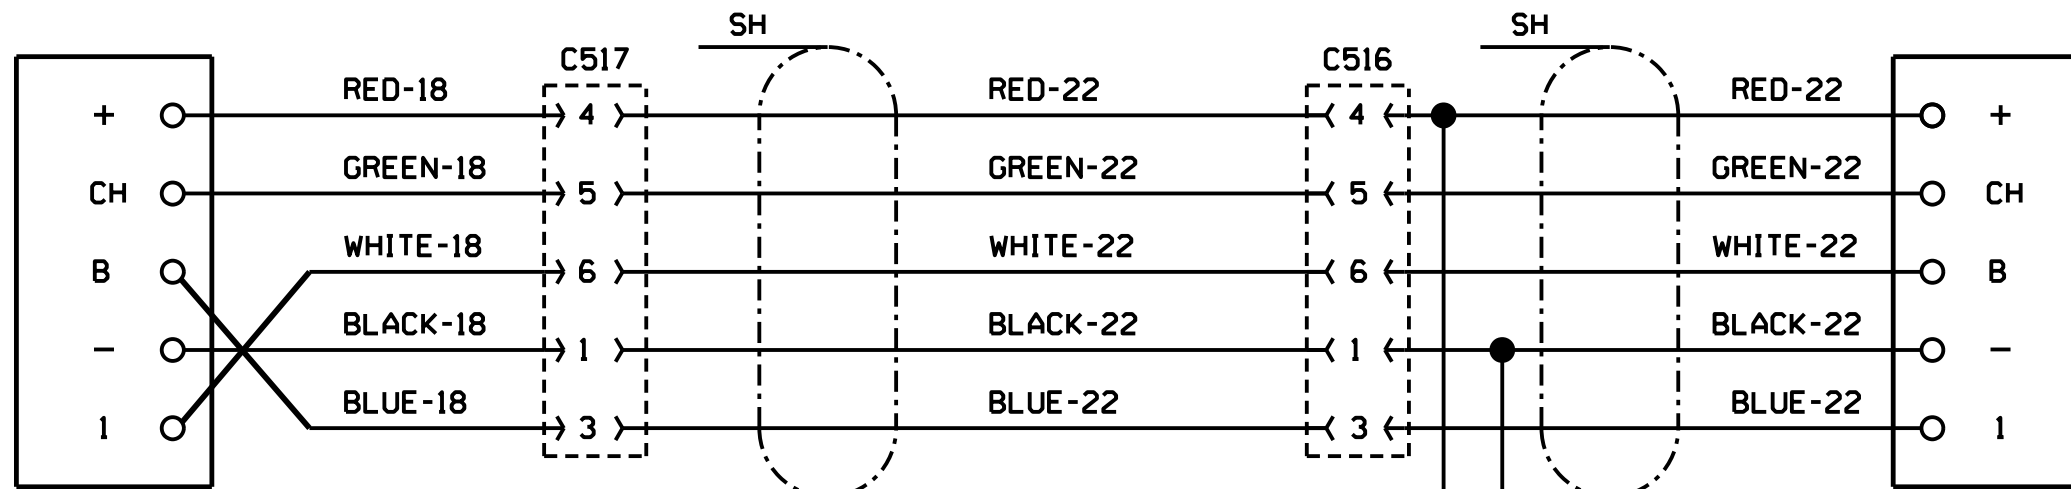

BACK-UP MONITOR (CLARION)

SECONDARY INTERCOM

INTERCOM

SPECIAL BACK-UP SWITCH CANCEL ADDED