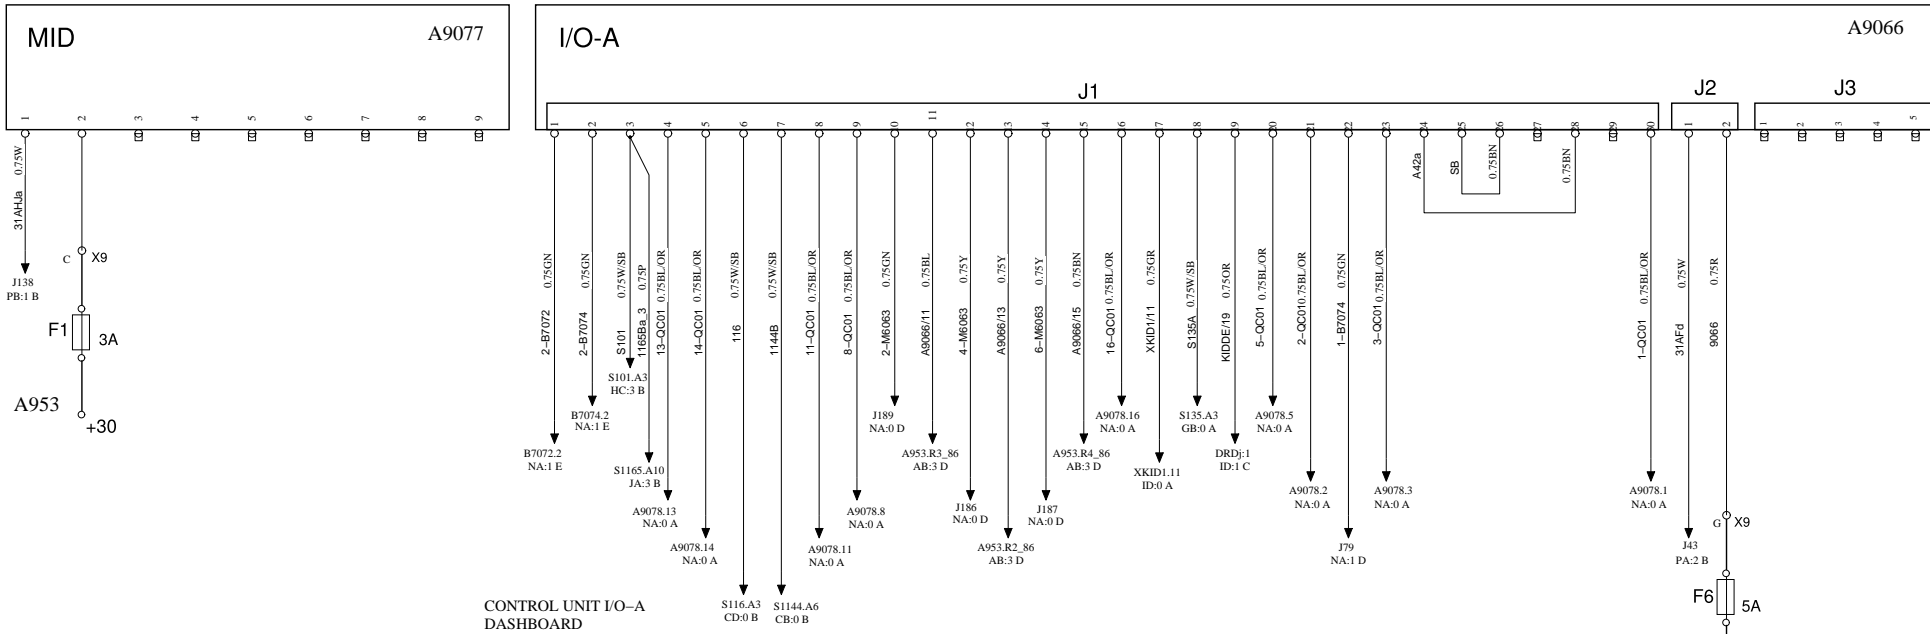

CONTROL MODULES

BB

WIRING DIAGRAM

CONTROL UNIT MASTER ID

CONTROL UNIT I/O-A CLIMATE CONTROL

CONTROL UNIT I/O-A DASHBOARD

Volvo Bus Corporation

Document title
WIRING DIAGRAM
Document type
PRODUCT SCHEMATIC

Document No	Issue	Volume	Page
22600119	01	01	8/74