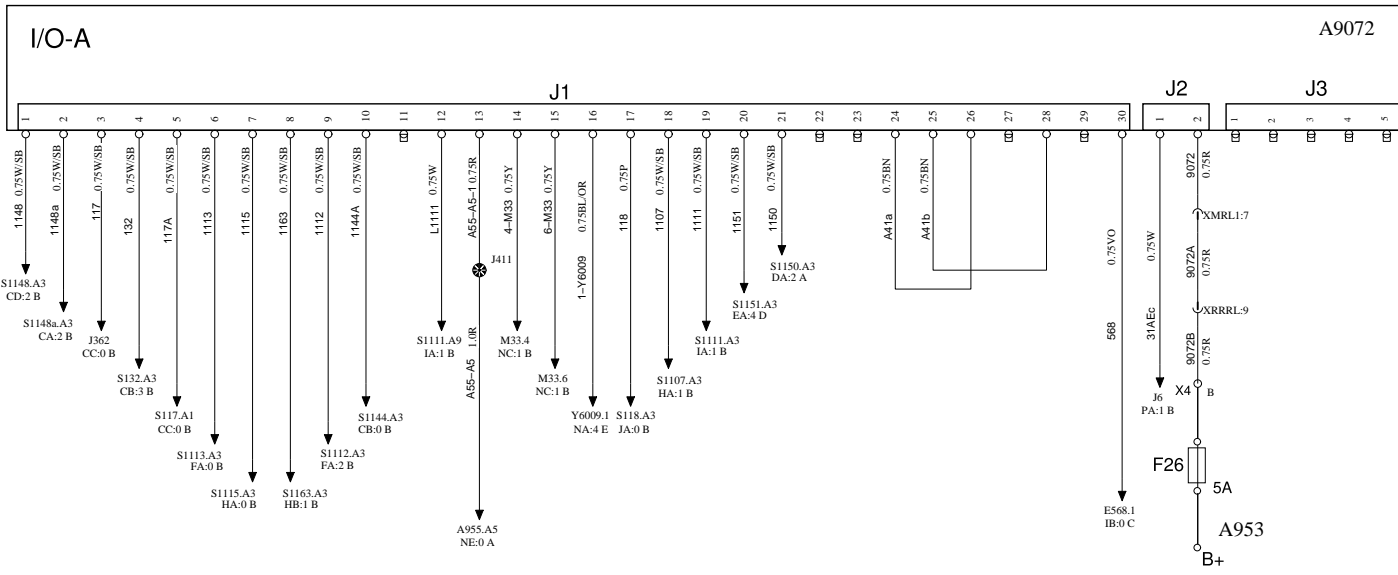

CONTROL MODULES

BB

WIRING DIAGRAM

CONTROL UNIT MASTER ID

CONTROL UNIT I/O-A CLIMATE CONTROL

CONTROL UNIT I/O-A DASHBOARD

Volvo Bus Corporation

Document title
WIRING DIAGRAM
Document type
PRODUCT SCHEMATIC

Document No	Issue	Volume	Page
22600119	01	01	8/74