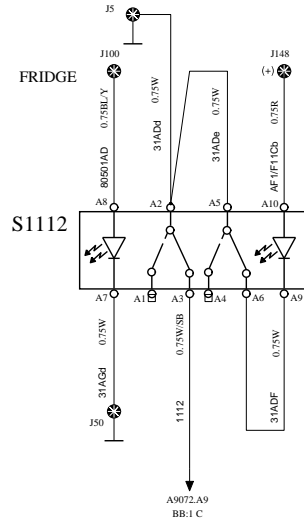

KITCHEN

FA

WIRING DIAGRAM

KITCHEN LIGHT

M670

E4065