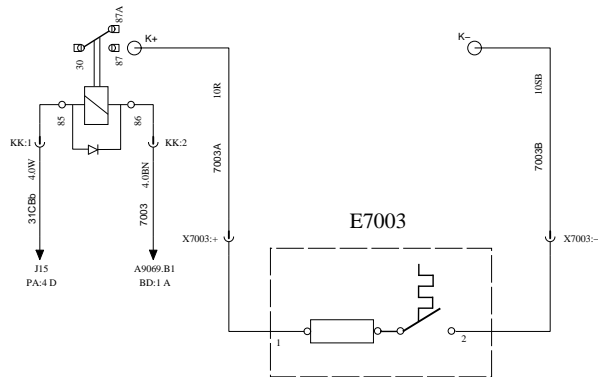

KITCHEN

FA

WIRING DIAGRAM

KITCHEN LIGHT

M670

E4065