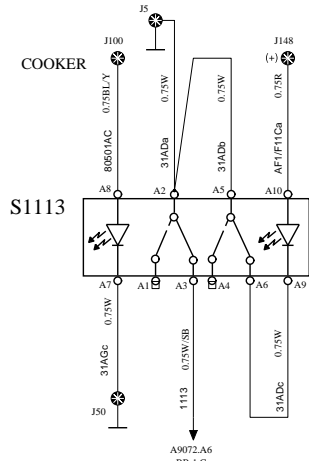

KITCHEN

FA

WIRING DIAGRAM

KITCHEN LIGHT

M670

E4065