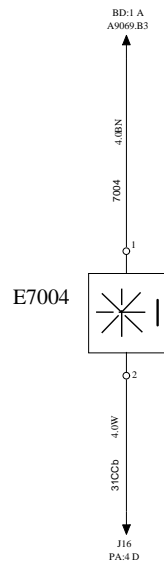

KITCHEN

FA

WIRING DIAGRAM

KITCHEN LIGHT

M670

E4065