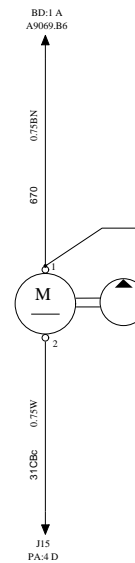

KITCHEN

FA

WIRING DIAGRAM

KITCHEN LIGHT

M670

E4065