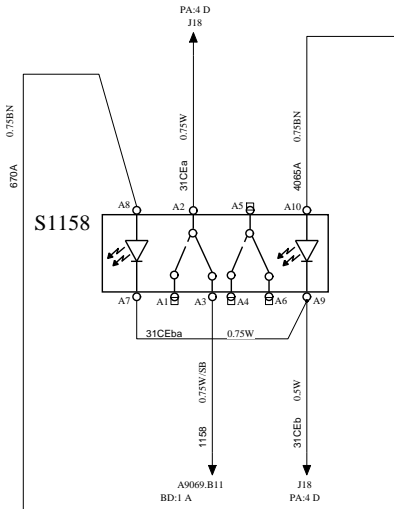

KITCHEN

FA

WIRING DIAGRAM

KITCHEN LIGHT

M670

E4065