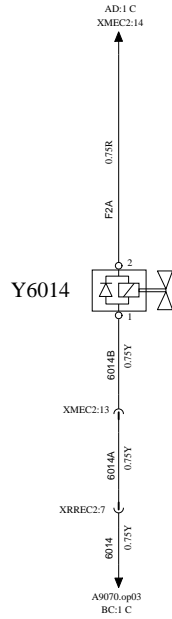

ACCESORIES

IA

WIRING DIAGRAM

BULB, ENGINE COMPARTMENT

S1111

CENTRAL LOCK

Switch, Extractor Roof Hatch

S123

Y6014

5A AF4
F4

ELECTROSTATIC FILTER

M34

H01

H02

Y72