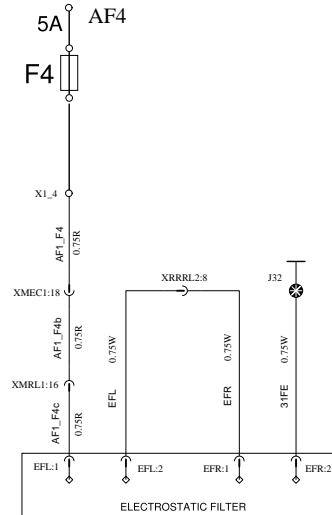

ACCESORIES

IA

WIRING DIAGRAM

BULB, ENGINE COMPARTMENT

S1111

CENTRAL LOCK

Switch, Extractor Roof Hatch

S123

Y6014

5A AF4
F4

ELECTROSTATIC FILTER

M34

H01

H02

Y72