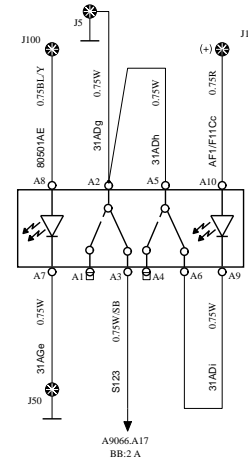

ACCESORIES

IA

WIRING DIAGRAM

BULB, ENGINE COMPARTMENT

S1111

CENTRAL LOCK

Switch, Extractor Roof Hatch

S123

Y6014

5A AF4
F4

ELECTROSTATIC FILTER

M34

H01

H02

Y72