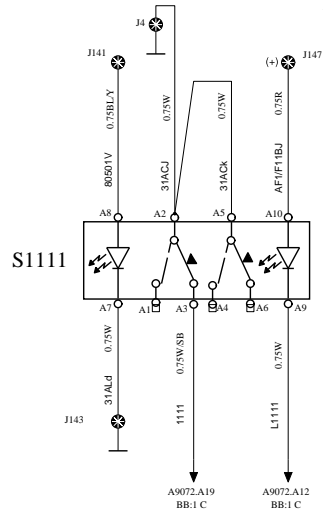

ACCESORIES

IA

WIRING DIAGRAM

BULB, ENGINE COMPARTMENT

S1111

CENTRAL LOCK

Switch, Extractor Roof Hatch

S123

Y6014

5A AF4
F4

ELECTROSTATIC FILTER

M34

H01

H02

Y72