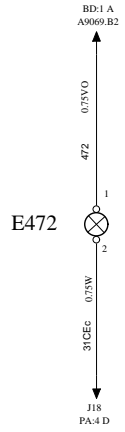

ACCESORIES

IA

WIRING DIAGRAM

BULB, ENGINE COMPARTMENT

S1111

CENTRAL LOCK

Switch, Extractor Roof Hatch

S123

Y6014

5A AF4
F4

ELECTROSTATIC FILTER

M34

H01

H02

Y72