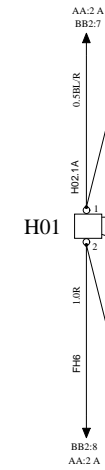

ACCESORIES

IA

WIRING DIAGRAM

BULB, ENGINE COMPARTMENT

S1111

CENTRAL LOCK

Switch, Extractor Roof Hatch

S123

Y6014

5A AF4
F4

ELECTROSTATIC FILTER

M34

H01

H02

Y72