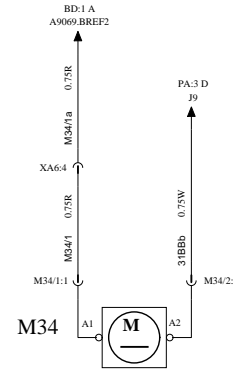

ACCESORIES

IA

WIRING DIAGRAM

BULB, ENGINE COMPARTMENT

S1111

CENTRAL LOCK

Switch, Extractor Roof Hatch

S123

Y6014

5A AF4
F4

ELECTROSTATIC FILTER

M34

H01

H02

Y72