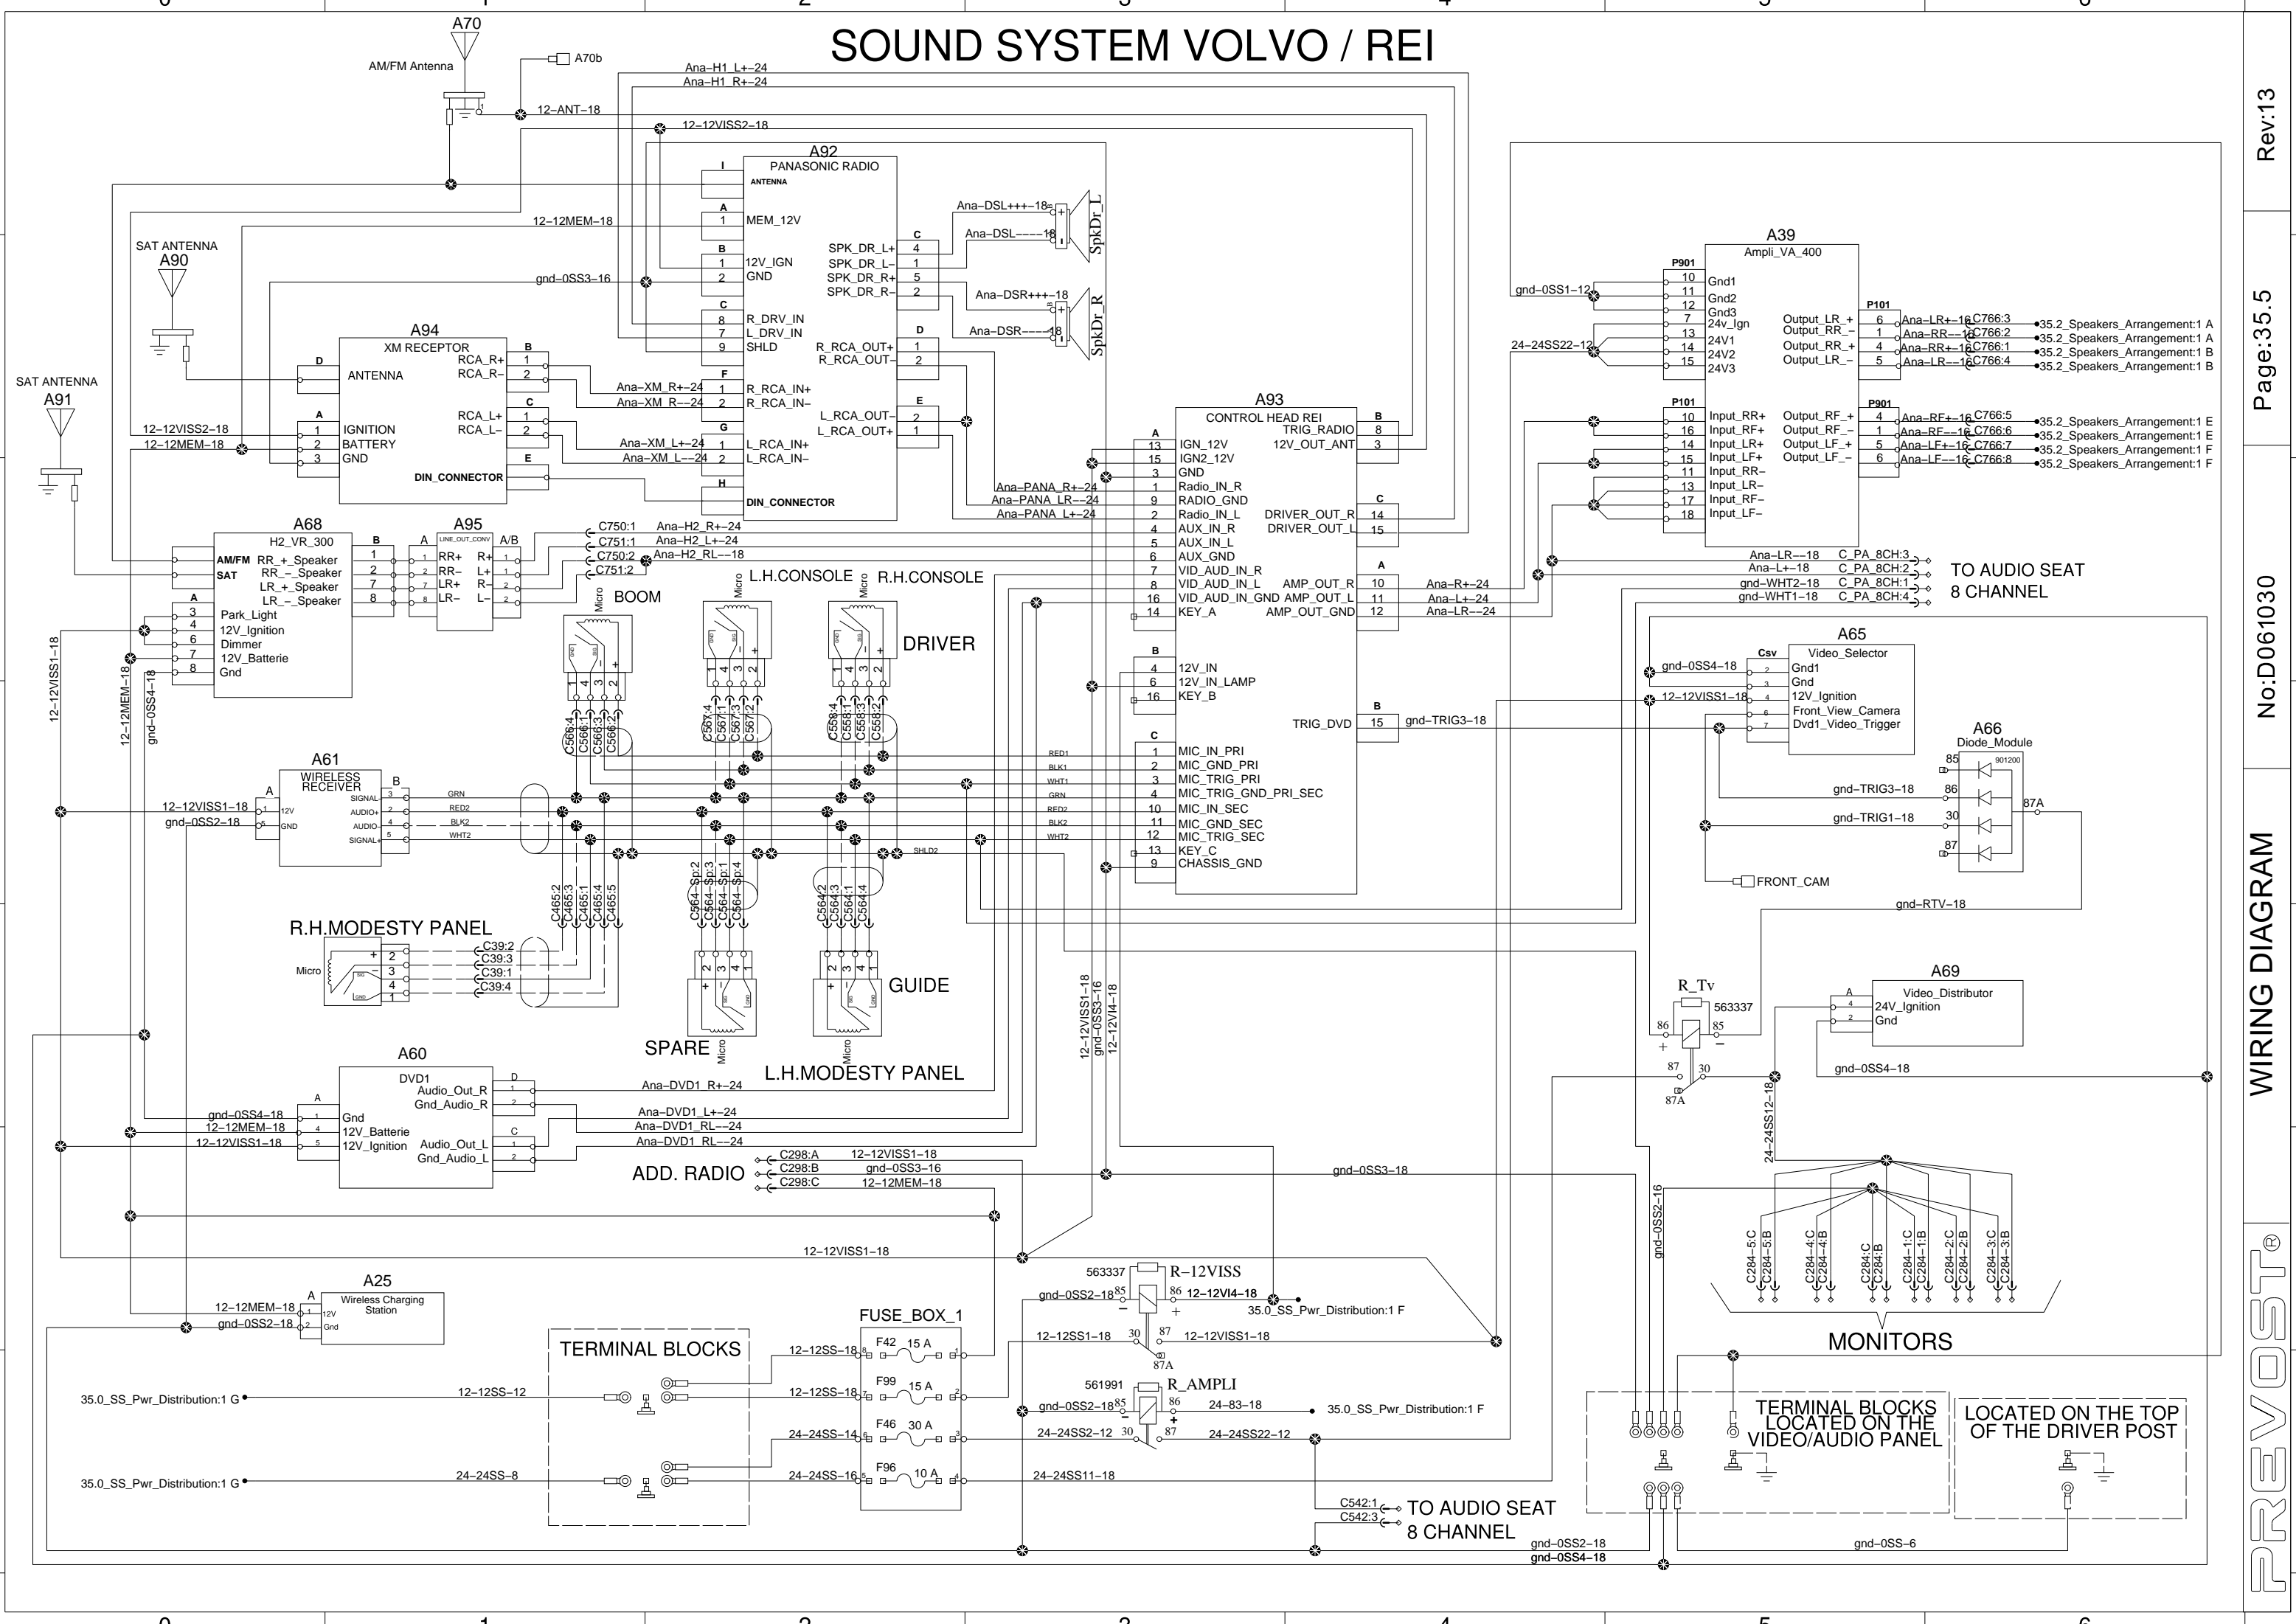

# SOUND SYSTEM VOLVO / REI

Rev:13

Page:35.5

No:D061030

WIRING DIAGRAM

PREVOST®

TO AUDIO SEAT  
8 CHANNEL

MONITORS

TERMINAL BLOCKS  
LOCATED ON THE  
VIDEO/AUDIO PANEL

LOCATED ON THE TOP  
OF THE DRIVER POST