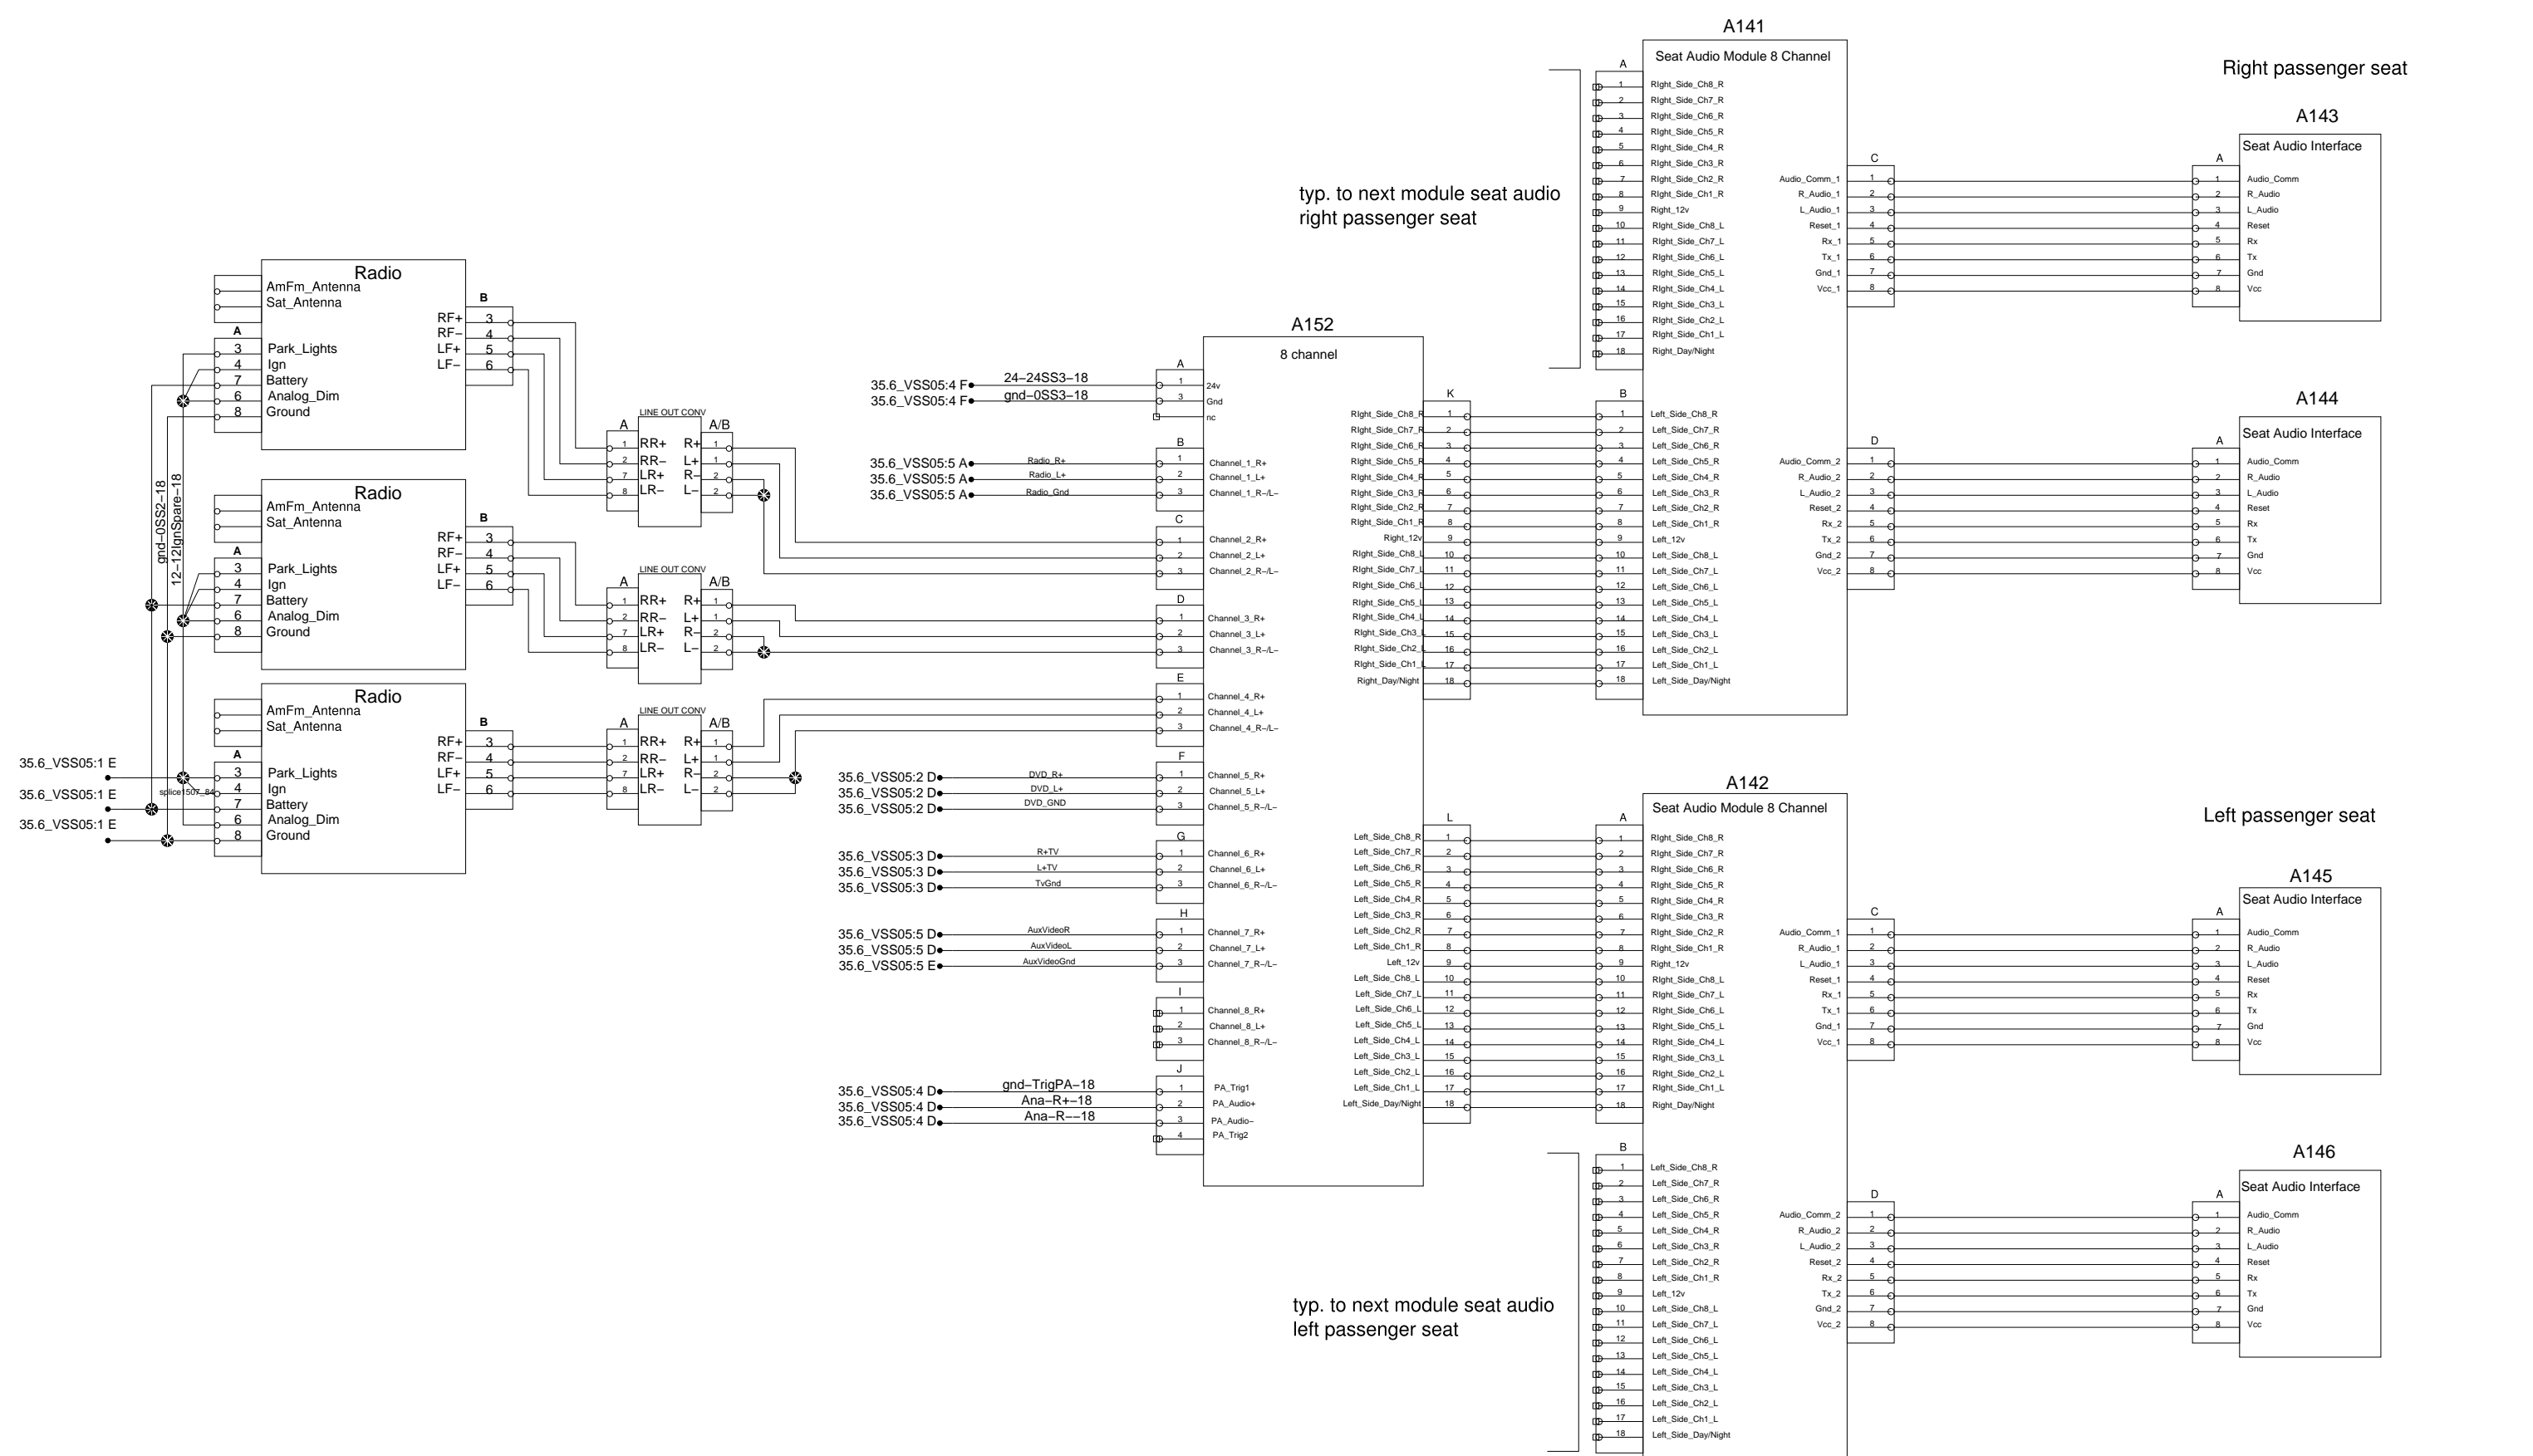

8 CHANNEL SEAT AUDIO SYSTEM

typ. to next module seat audio right passenger seat

typ. to next module seat audio left passenger seat