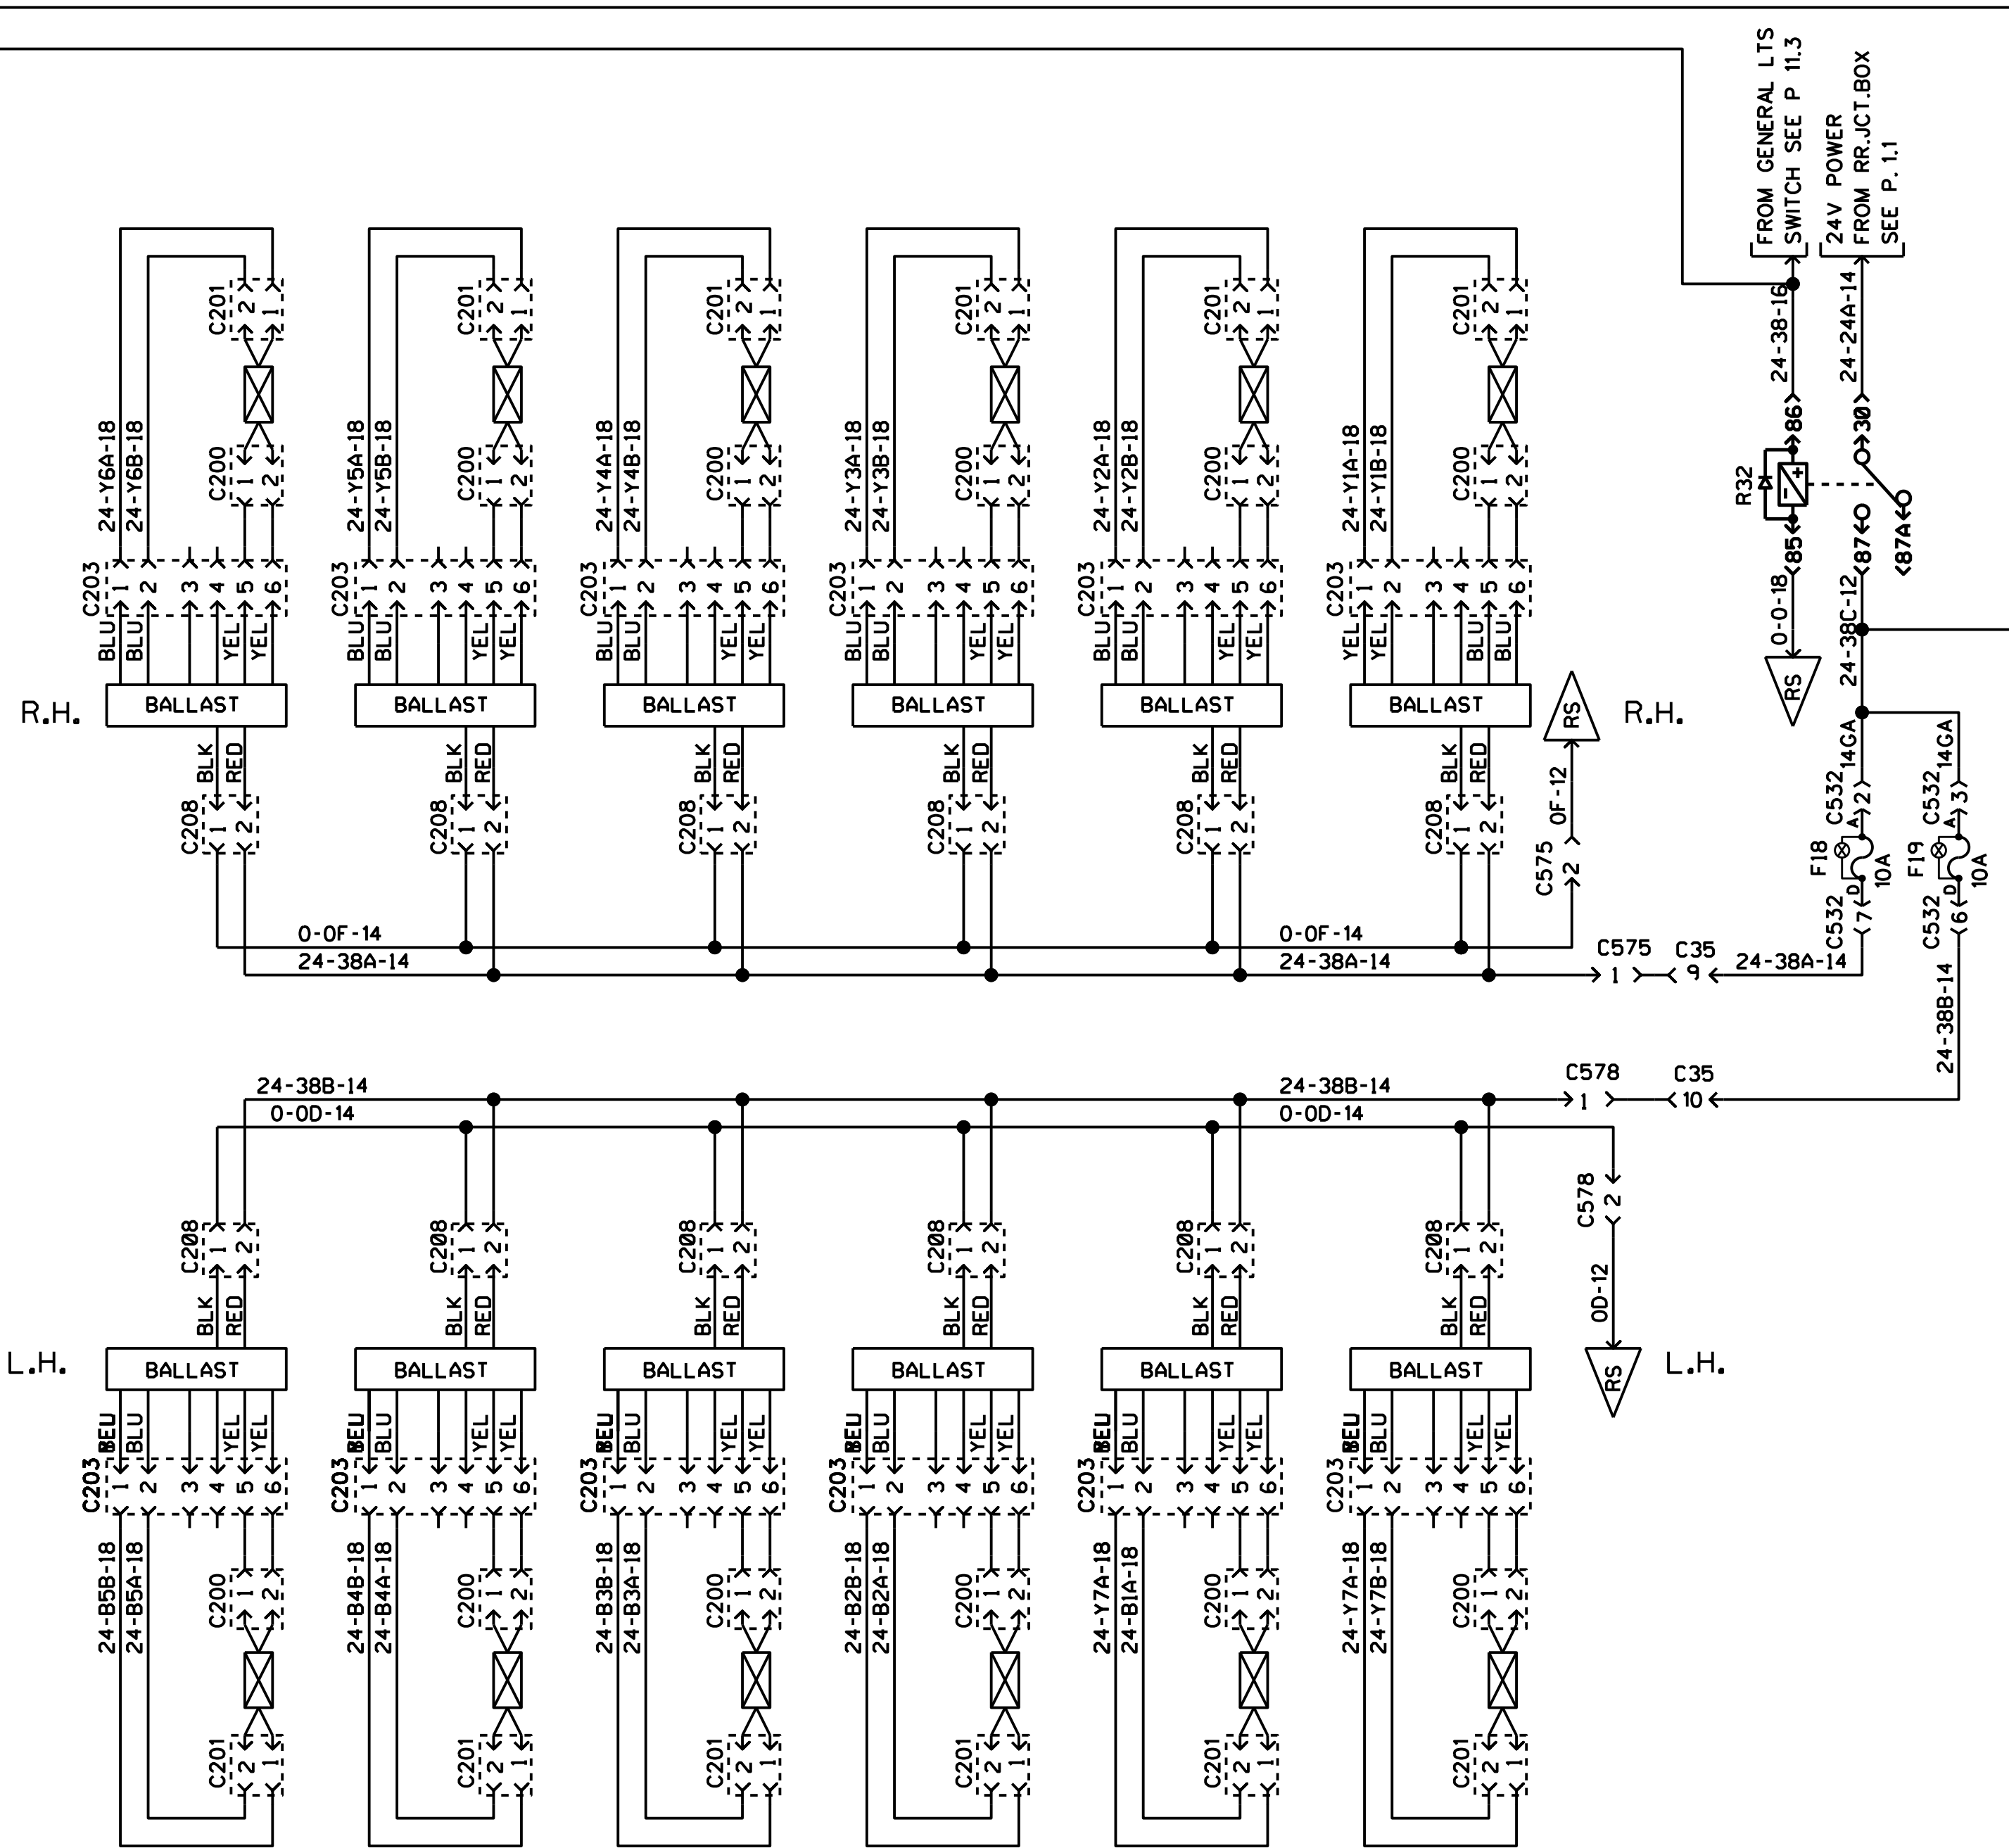

PLUG 110V

BATTERY CHARGER OR IN-STATION LIGHTING

24V FLUORESCENT INTERIOR LIGHTING

H3-41