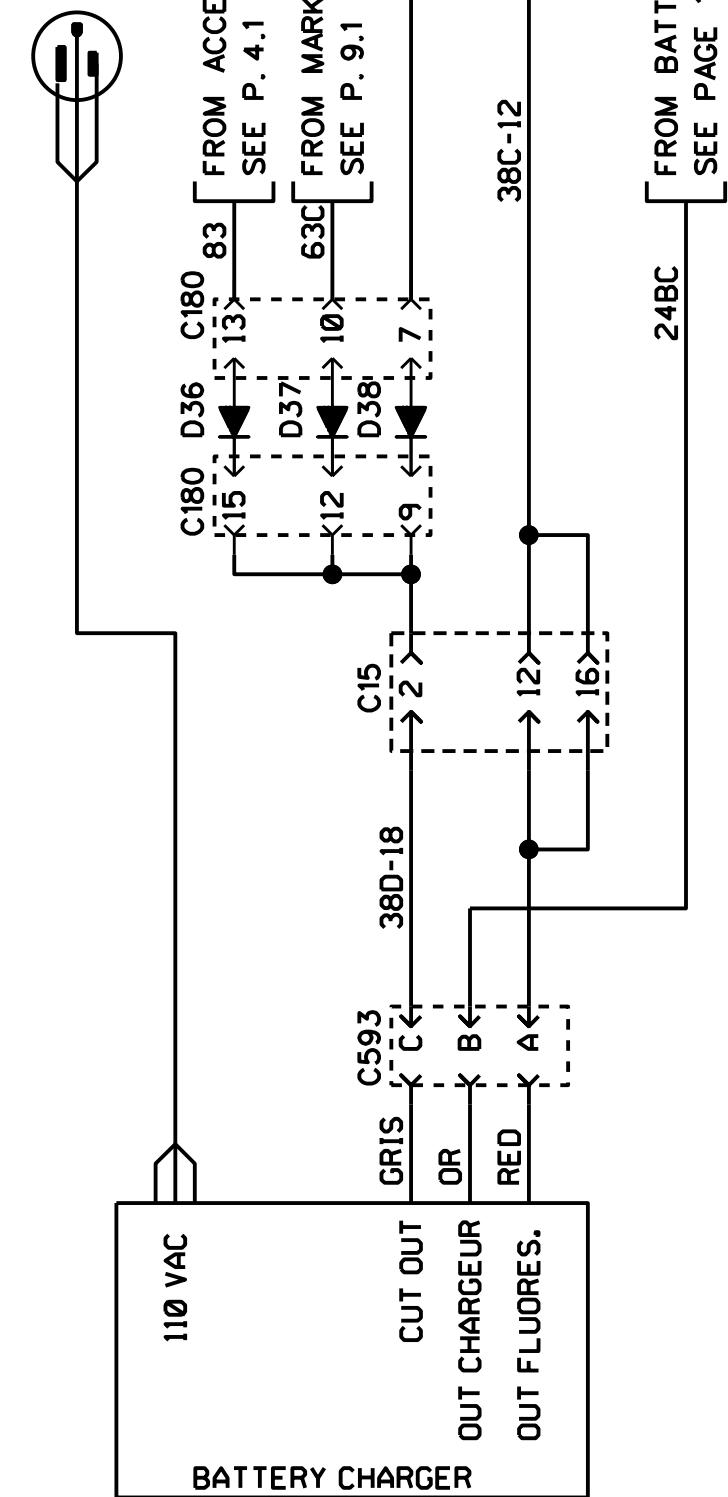

PLUG 110V

BATTERY CHARGER OR IN-STATION LIGHTING

24V FLUORESCENT INTERIOR LIGHTING

H3-41