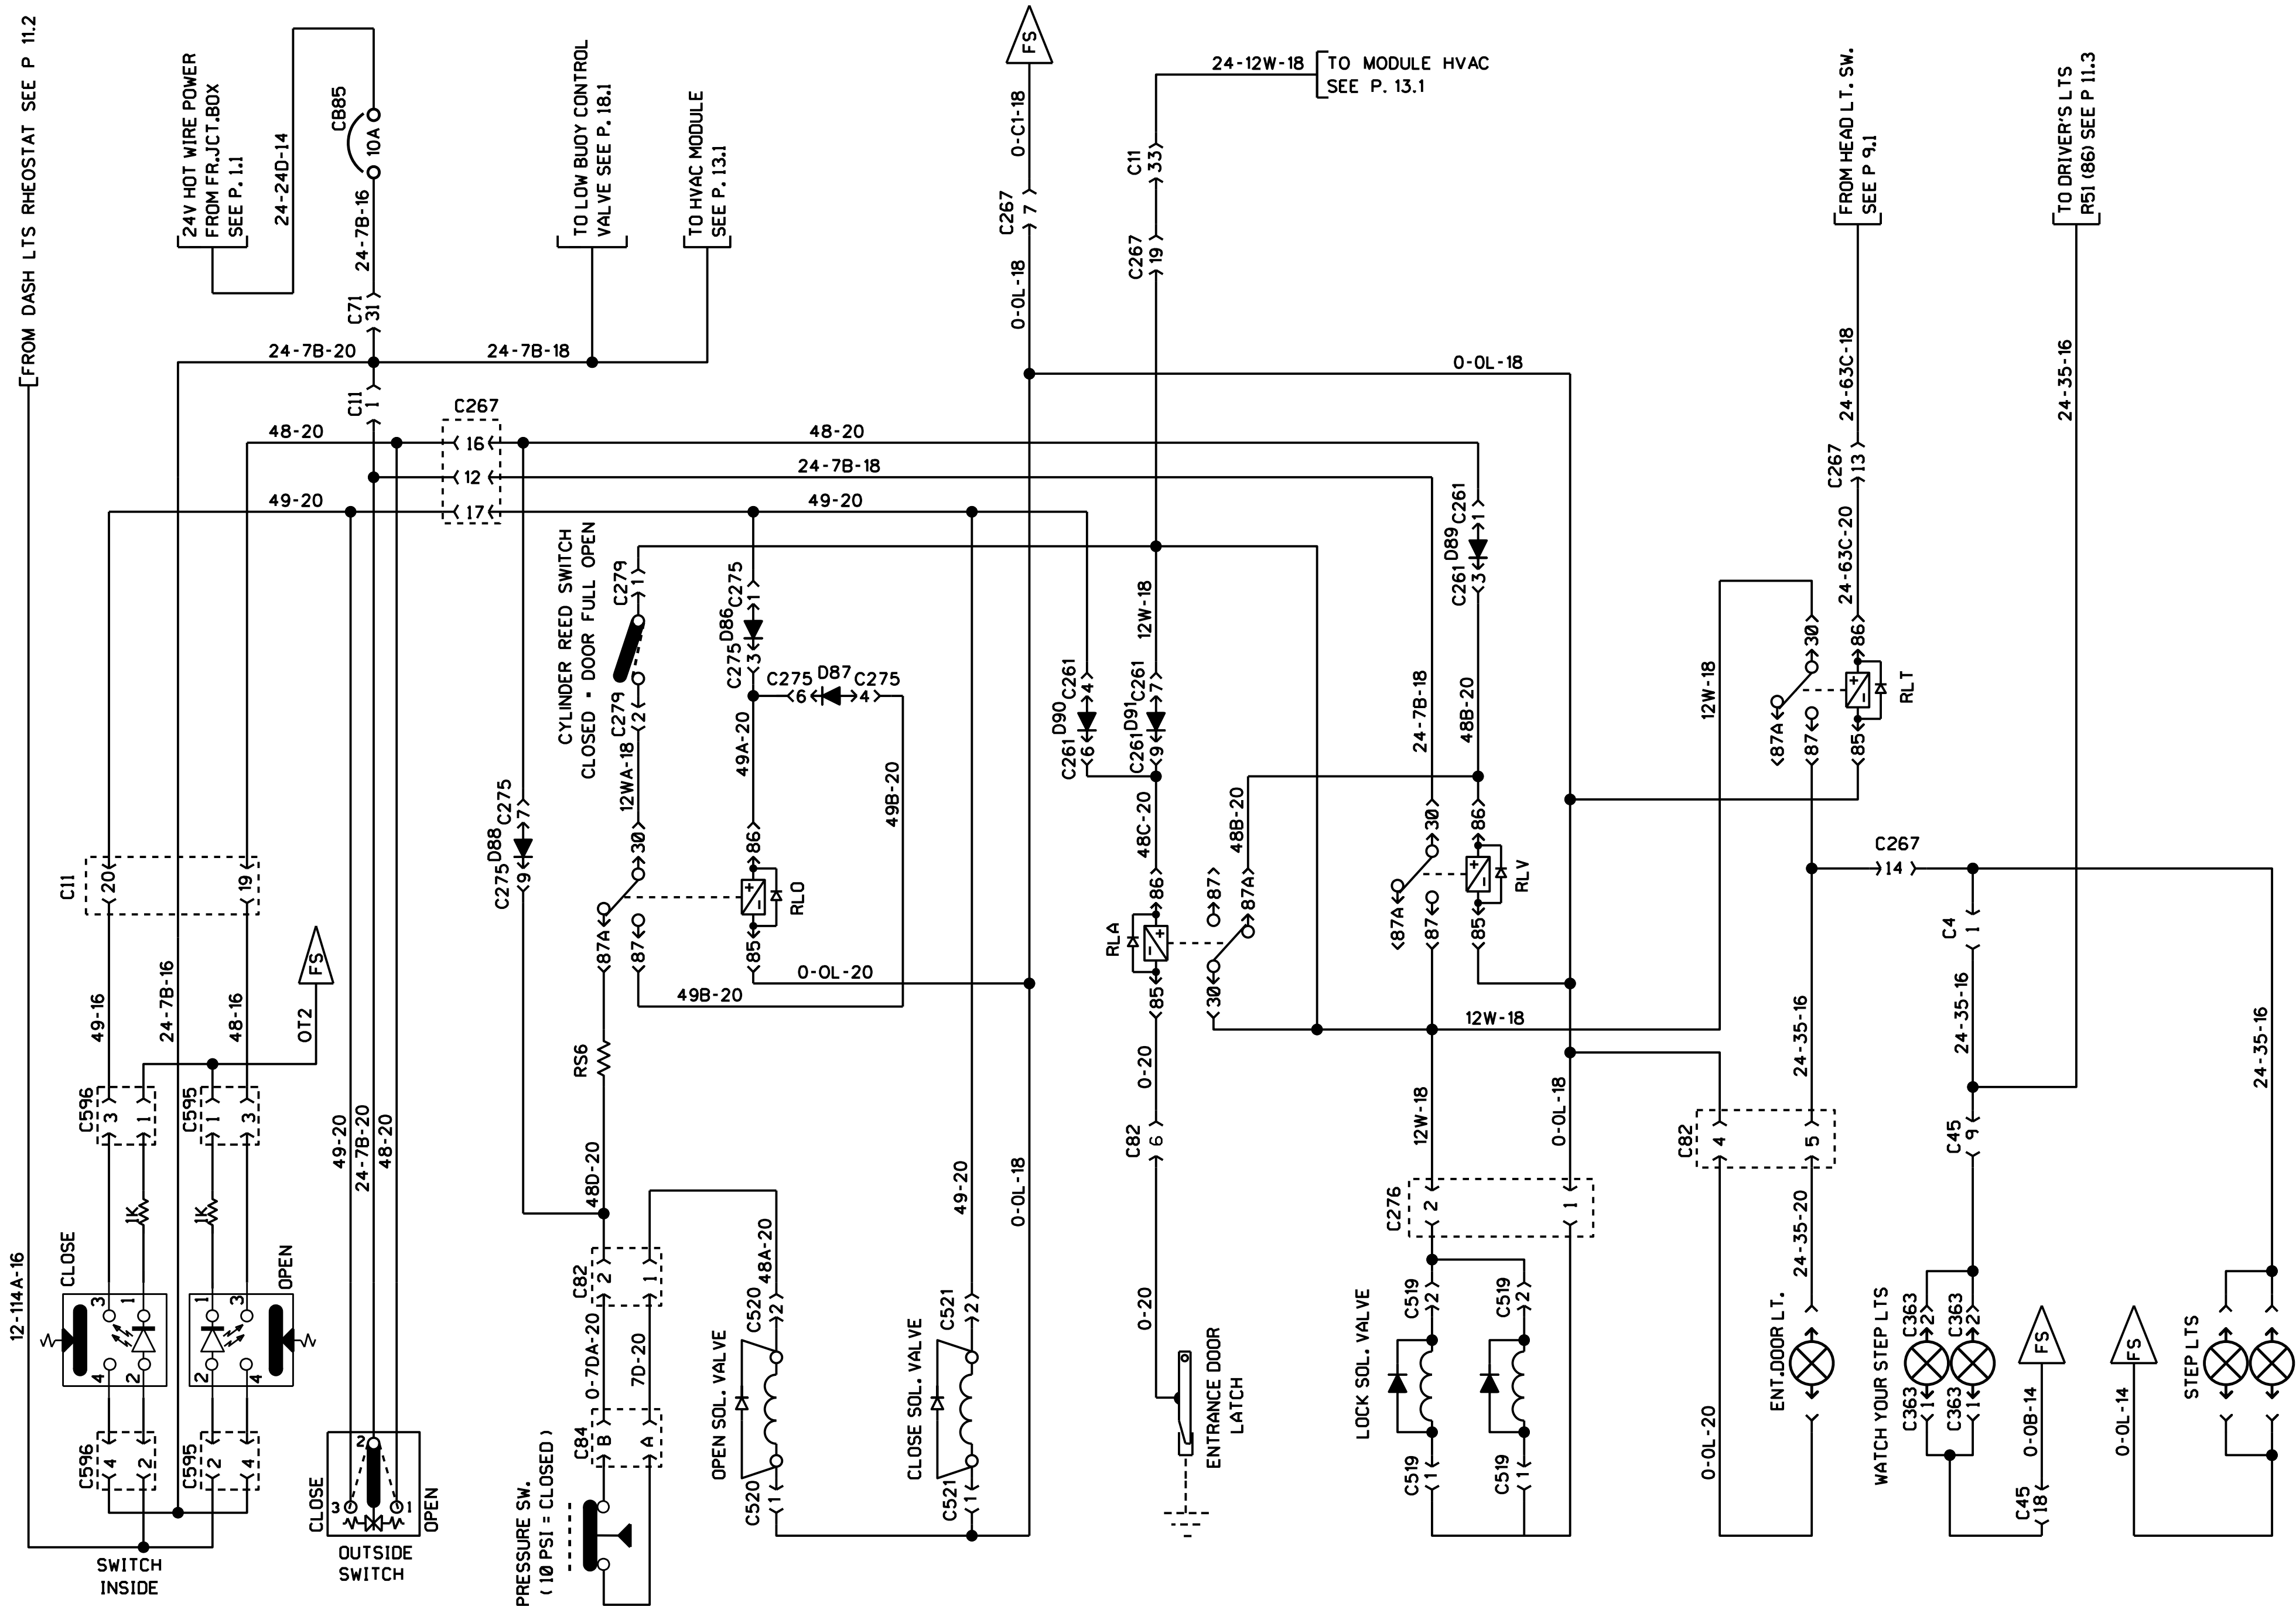

[FROM DASH LTS RHEOSTAT SEE P 11.2

ENTRANCE DOOR (SEDAN)