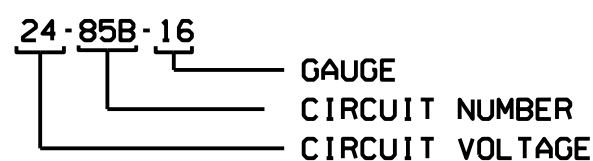

WIRING DIAGRAM KEYS

- BLK BLACK
- YEL YELLOW
- RED RED
- WH WHITE
- GRY GREY
- ORA ORANGE
- BLU BLUE
- GRN GREEN
- BRN BROWN
- PUR PURPLE
- PK PINK