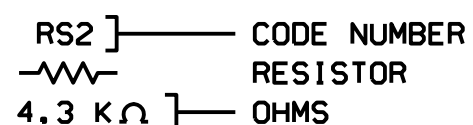

WIRING DIAGRAM KEYS

- BLK BLACK
- YEL YELLOW
- RED RED
- WH WHITE
- GRY GREY
- ORA ORANGE
- BLU BLUE
- GRN GREEN
- BRN BROWN
- PUR PURPLE
- PK PINK