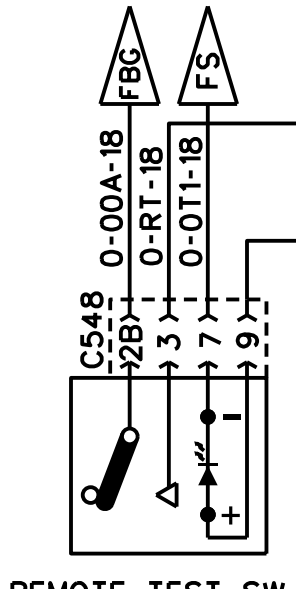

EXT. TEMP DISPLAY

•1 - 12V PWR MUST BE TURNED ON
 •2 - 12V IGN MUST BE TURNED ON

C573

8 ← ENABLE
 7 ← CLK
 6 ← DATA
 5 ← GND
 4 ←
 3 ←
 2 ←
 1 ←

180-20
 180A-20
 180B-20
 180C-20

OUTSIDE TEMPERATURE SIGNAL FROM HVAC DASH MODULE C540 SEE P 15.1 OR 15.3

TELL TALE LIGHTS MODULE