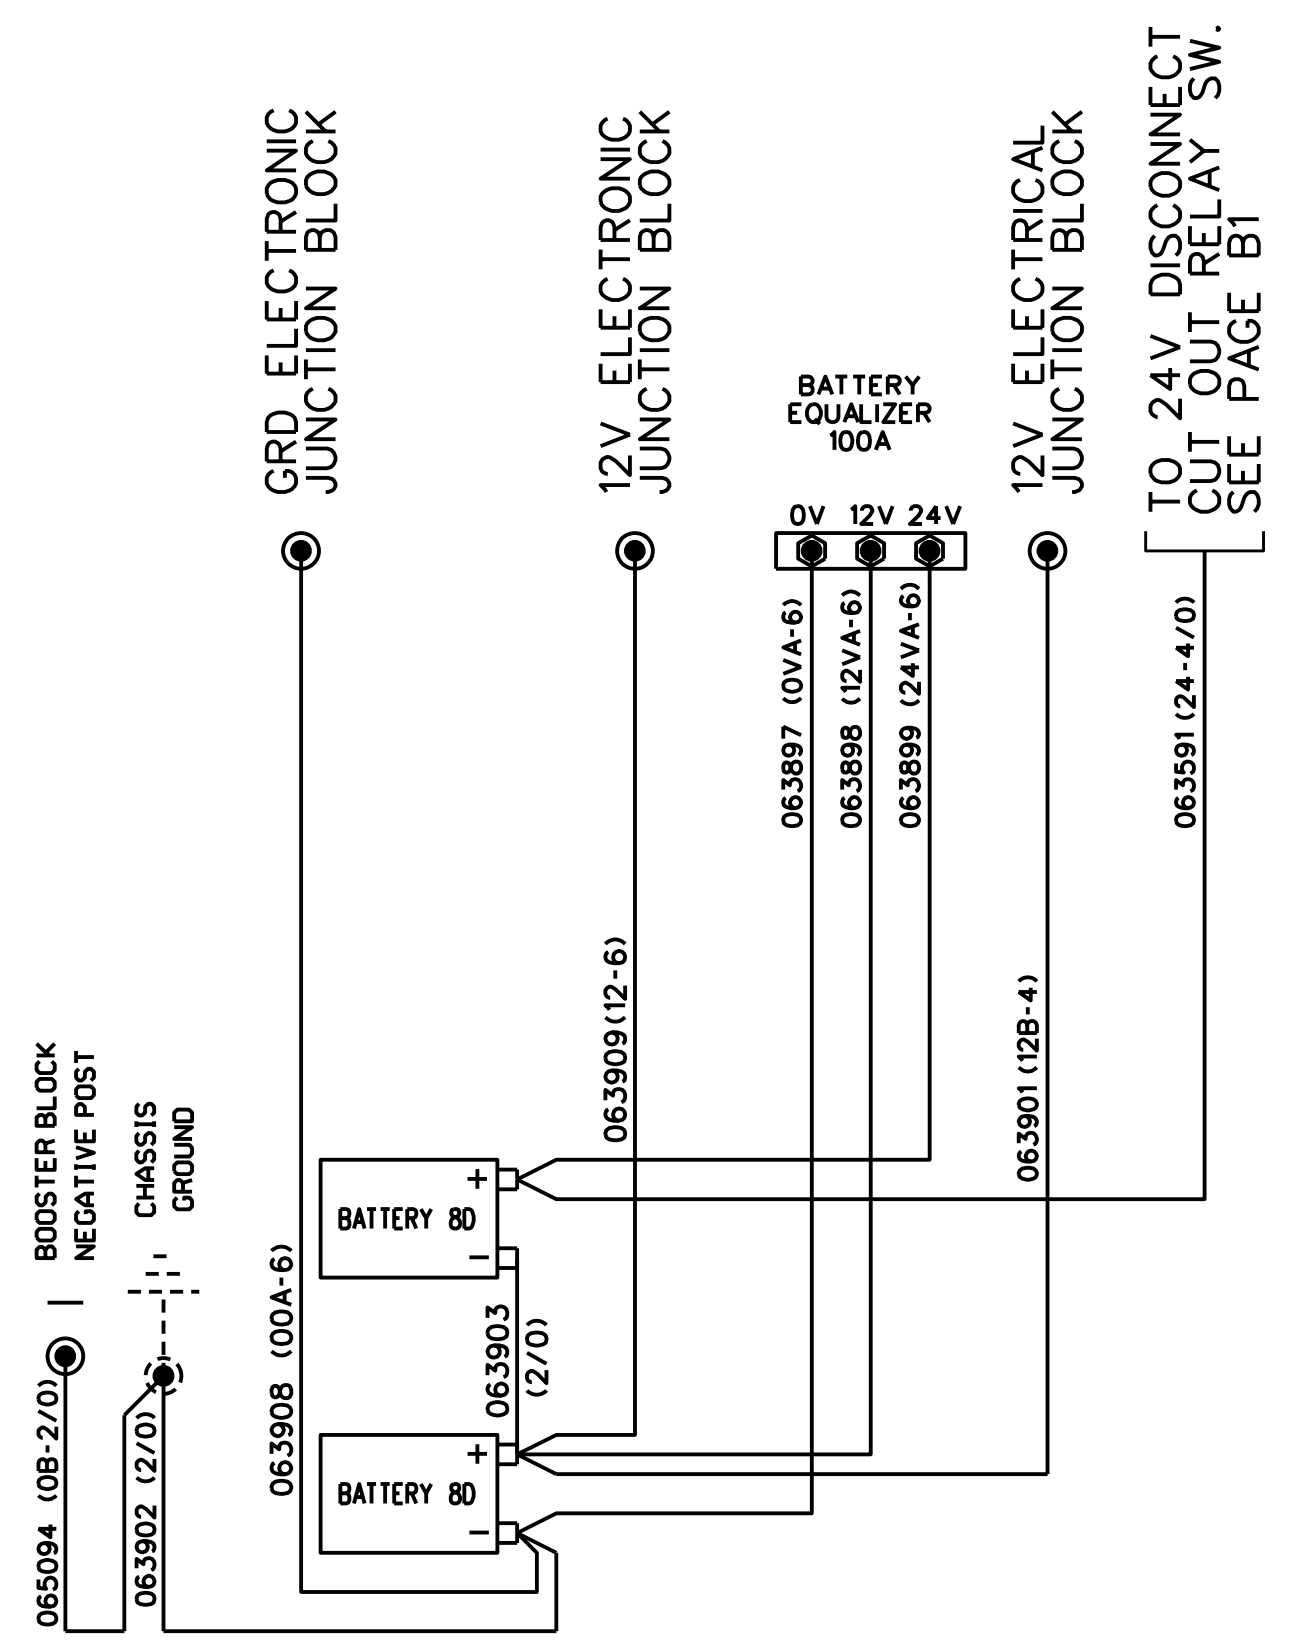

STANDARD BATTERIES

[TO 24V DISCONNECT
CUT OUT RELAY SW.
SEE PAGE B1]

8D BATTERIES

[TO 24V DISCONNECT
CUT OUT RELAY SW.
SEE PAGE B1]