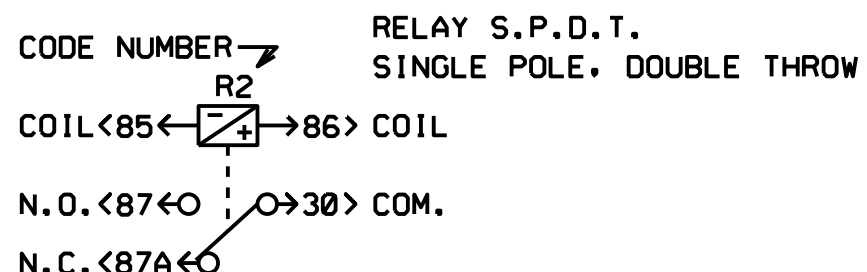

WIRING DIAGRAM KEYS

- BLK BLACK
- YEL YELLOW
- RED RED
- WH WHITE
- GRY GREY
- ORA ORANGE
- BLU BLUE
- GRN GREEN
- BRN BROWN
- PUR PURPLE
- PK PINK