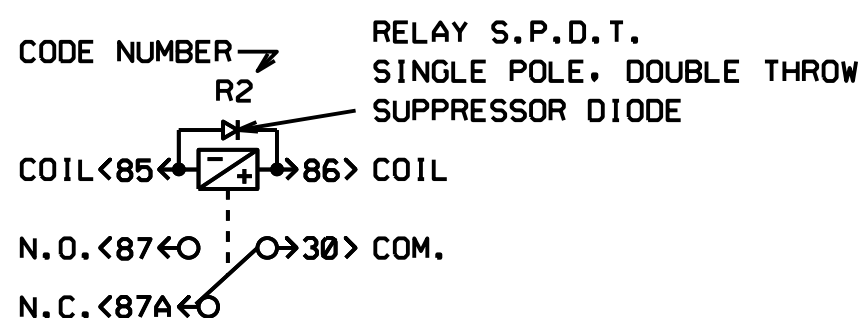

WIRING DIAGRAM KEYS

- BLK BLACK
- YEL YELLOW
- RED RED
- WH WHITE
- GRY GREY
- ORA ORANGE
- BLU BLUE
- GRN GREEN
- BRN BROWN
- PUR PURPLE
- PK PINK