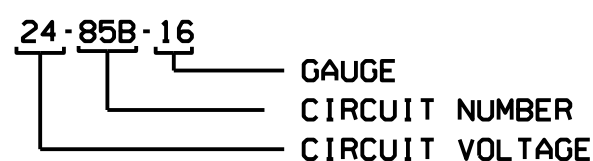

WIRING DIAGRAM KEYS

- BLK BLACK
- YEL YELLOW
- RED RED
- WH WHITE
- GRY GREY
- ORA ORANGE
- BLU BLUE
- GRN GREEN
- BRN BROWN
- PUR PURPLE
- PK PINK