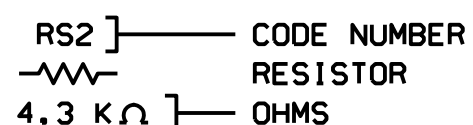

WIRING DIAGRAM KEYS

- BLK BLACK
- YEL YELLOW
- RED RED
- WH WHITE
- GRY GREY
- ORA ORANGE
- BLU BLUE
- GRN GREEN
- BRN BROWN
- PUR PURPLE
- PK PINK