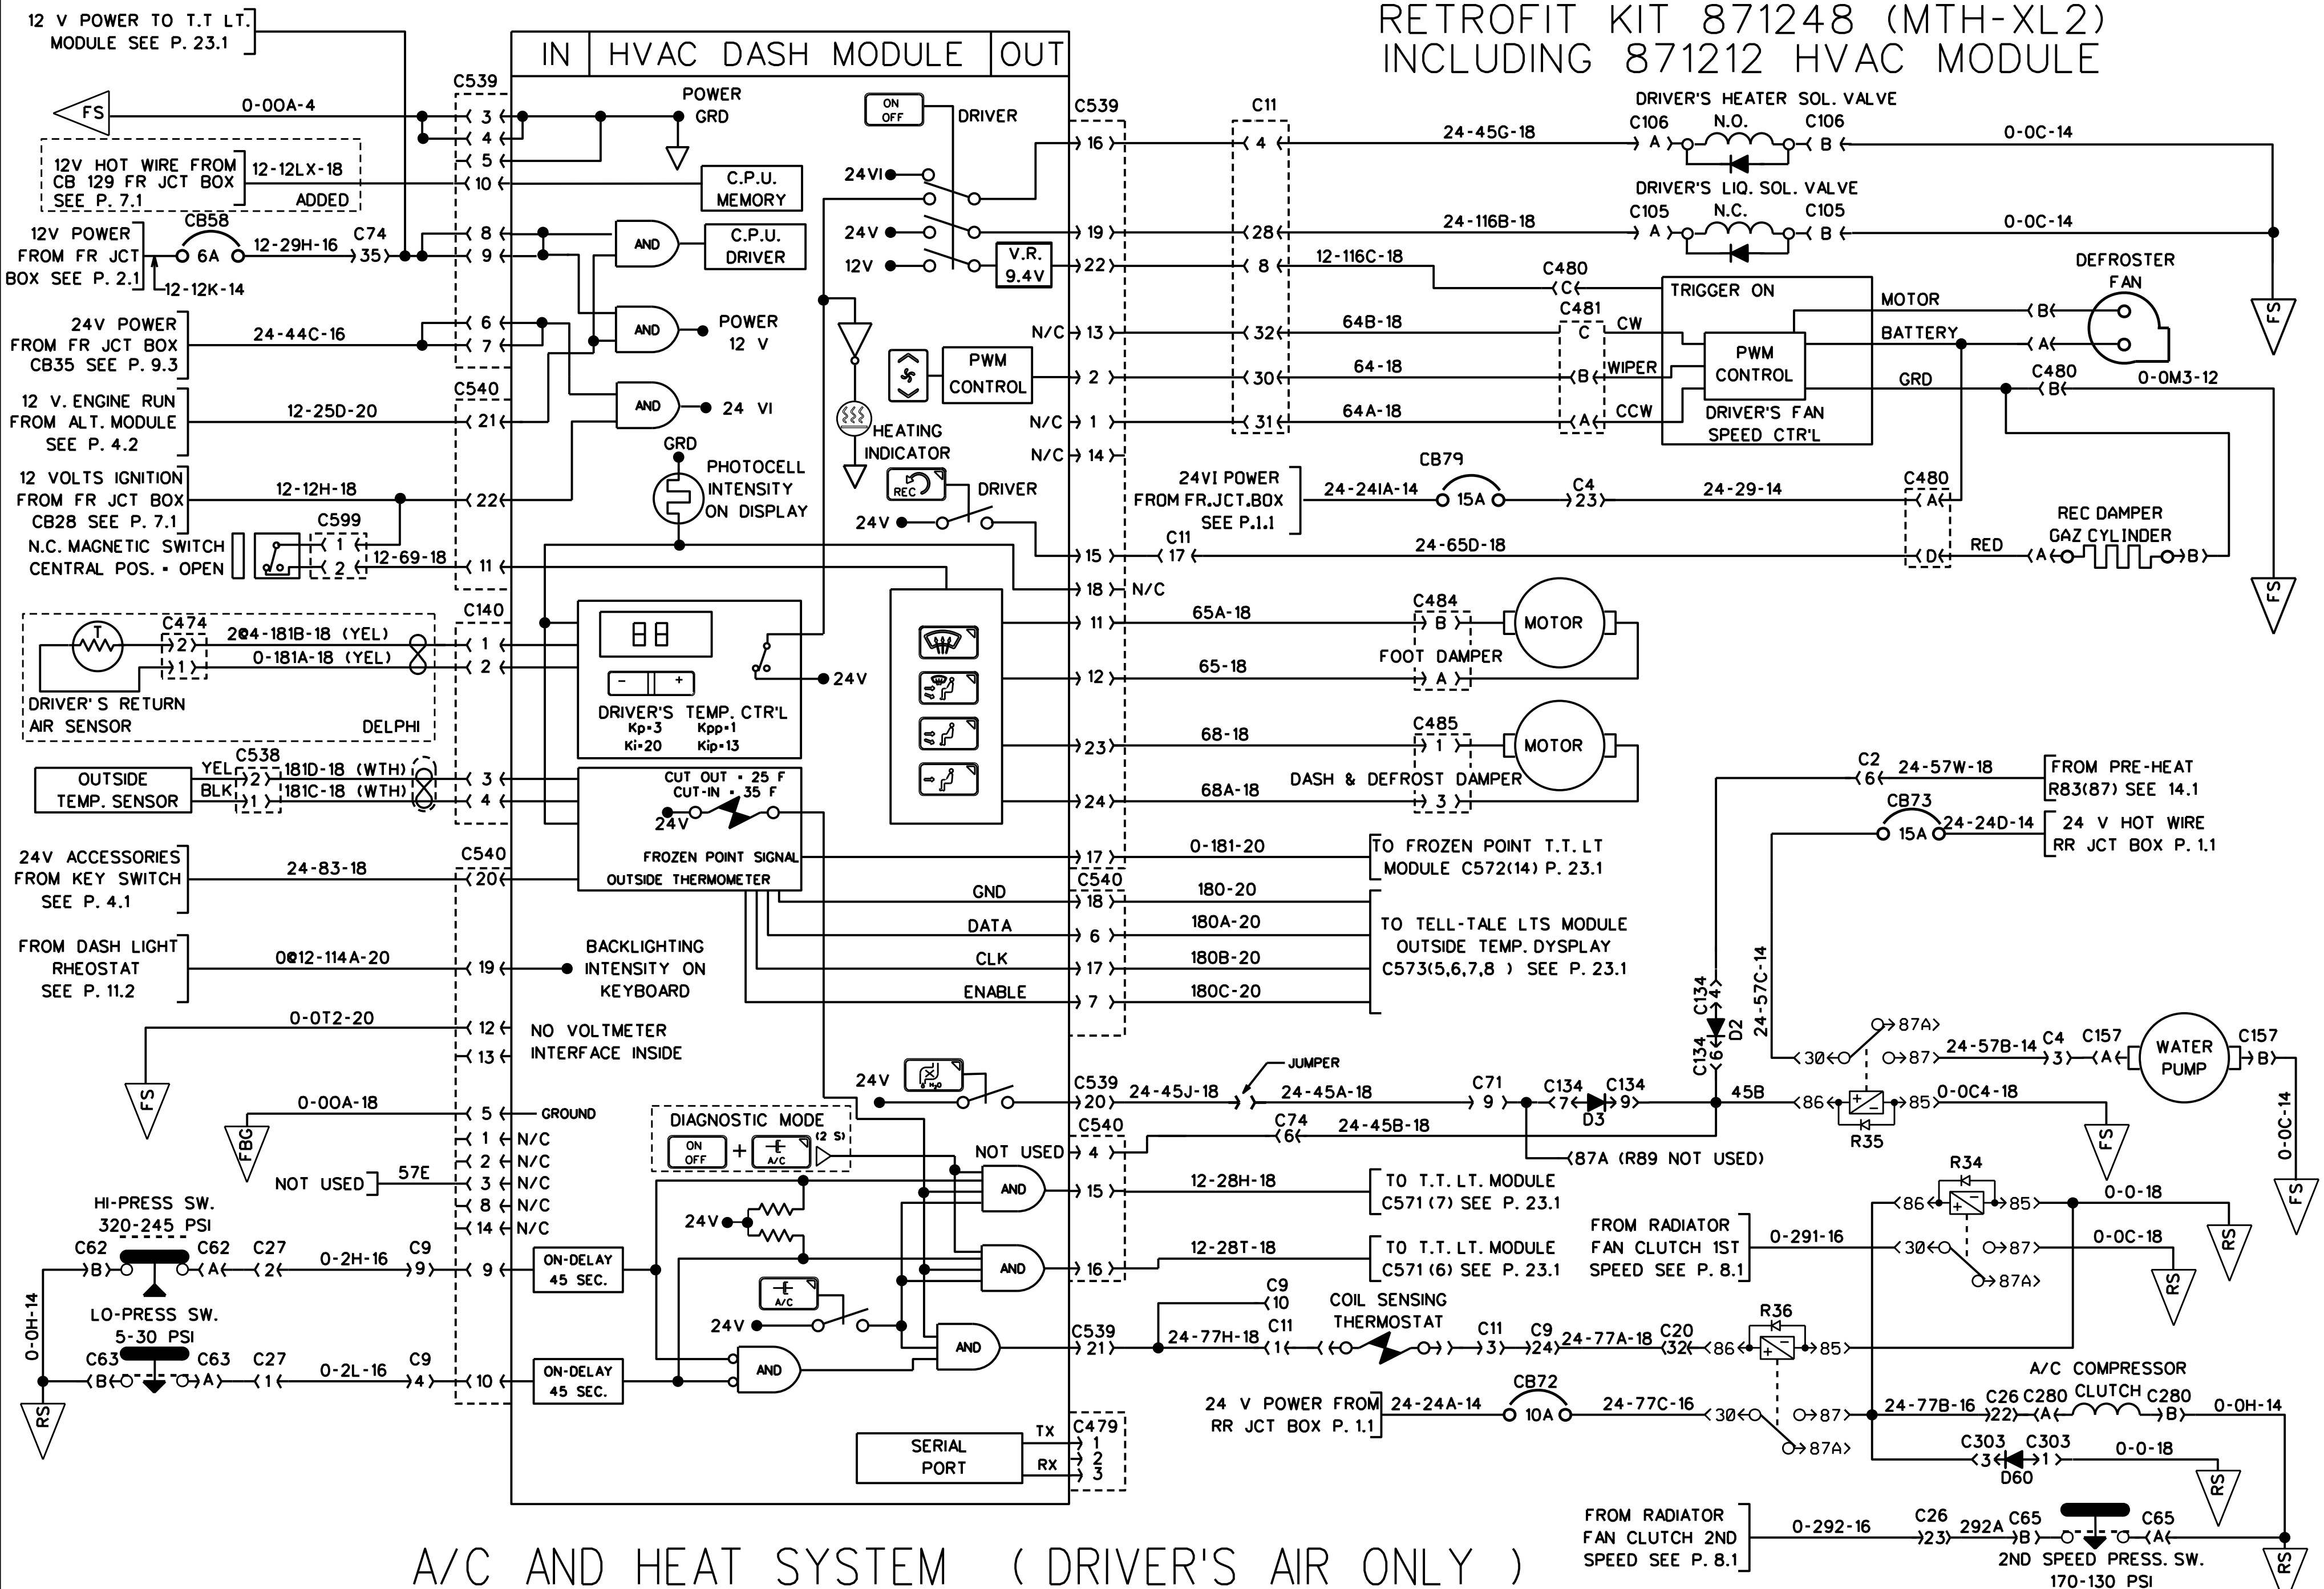

RETROFIT KIT 871248 (MTH-XL2) INCLUDING 871212 HVAC MODULE

A/C AND HEAT SYSTEM (DRIVER'S AIR ONLY)