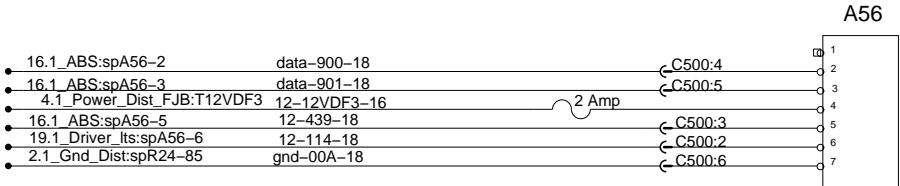

# Rear Junction Box Door Fan