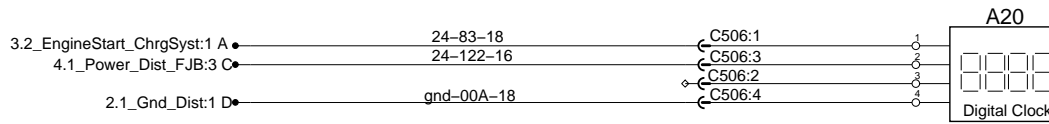

12/24 Hour Digital Clock

GLI - Gateway see page 42.3 SP1

Back-up Camera