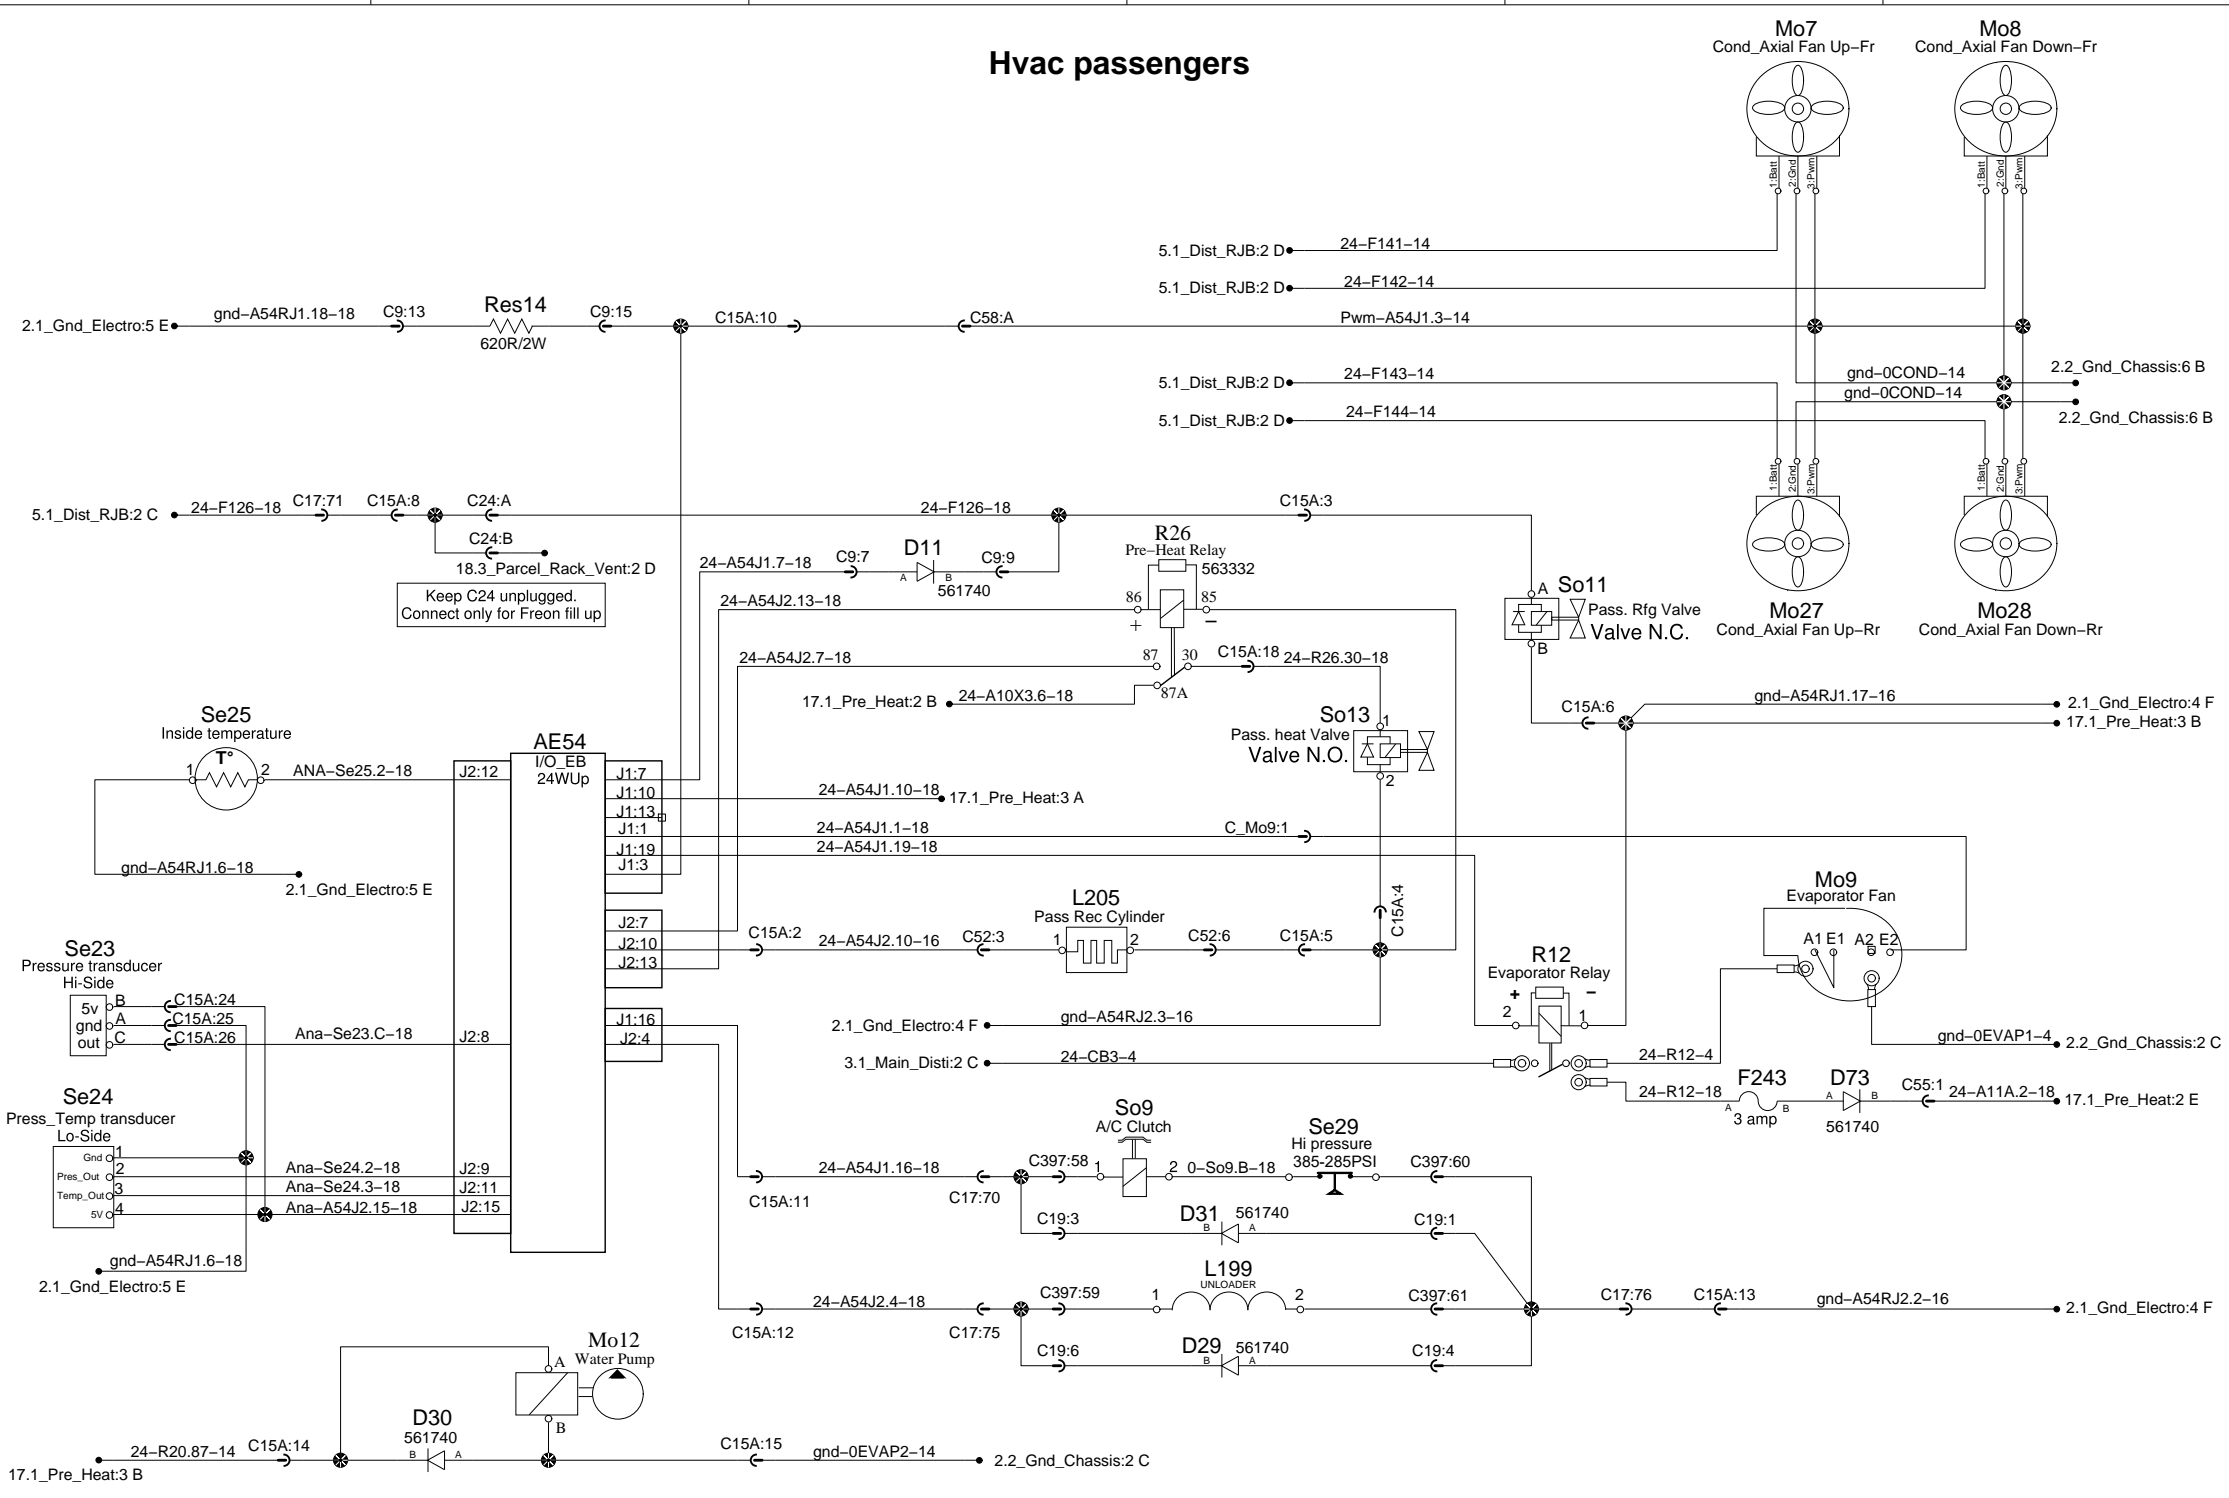

# Hvac passengers

Keep C24 unplugged.  
Connect only for Freon fill up