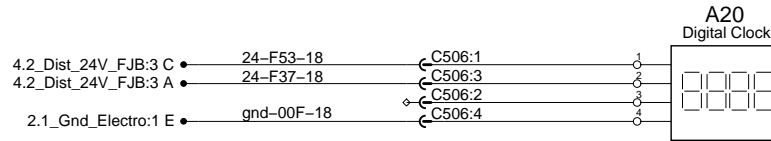

12/24 Hours digital clock

Back-up camera