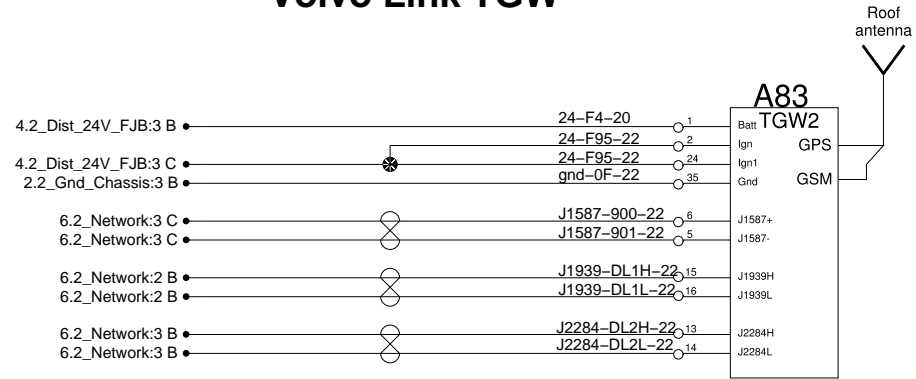

Volvo Link TGW

Air Dryer Electric Control and Heater