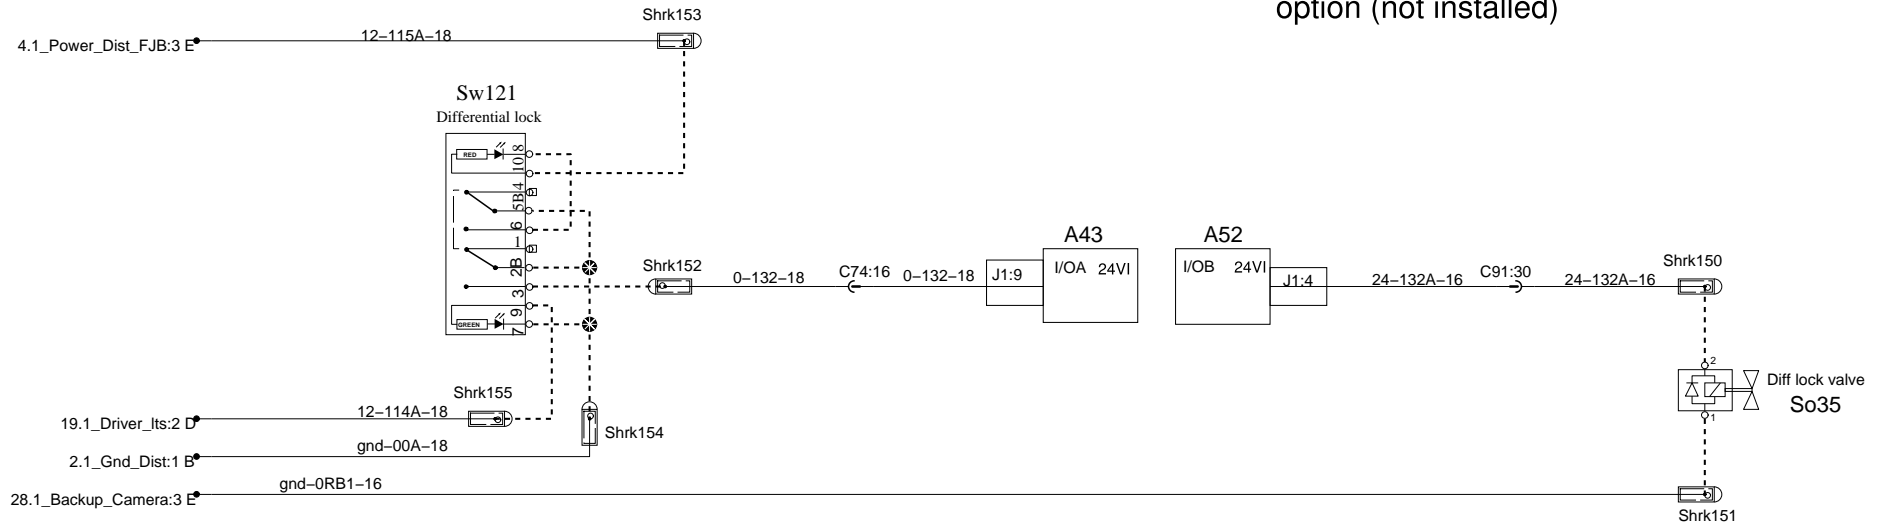

ZF Variable Steering Control

DIFFERENTIAL LOCK < 5 MPH

option (not installed)

Electric Air Dryer