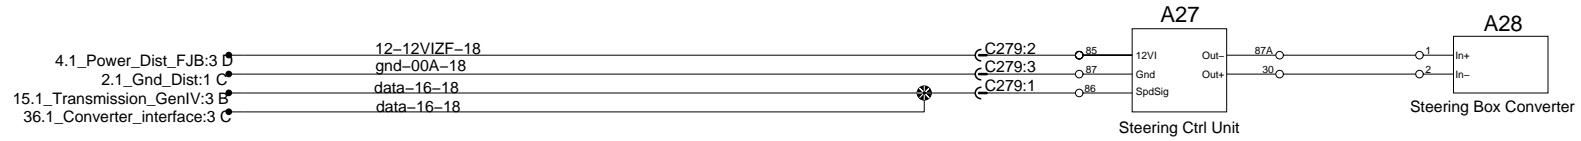

ZF Variable Steering Control

DIFFERENTIAL LOCK < 5 MPH

option (not installed)

Electric Air Dryer