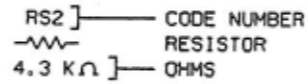

WIRING DIAGRAM KEYS

- BLK BLACK
- YEL YELLOW
- RED RED
- WH WHITE
- GRY GREY
- ORA ORANGE
- BLU BLUE
- GRN GREEN
- BRN BROWN
- PUR PURPLE
- PK PINK