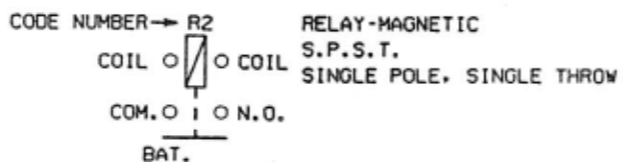

WIRING DIAGRAM KEYS

- BLK BLACK
- YEL YELLOW
- RED RED
- WH WHITE
- GRY GREY
- ORA ORANGE
- BLU BLUE
- GRN GREEN
- BRN BROWN
- PUR PURPLE
- PK PINK