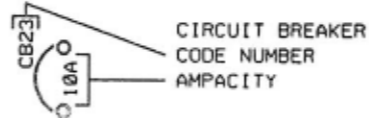

WIRING DIAGRAM KEYS

- BLK BLACK
- YEL YELLOW
- RED RED
- WH WHITE
- GRY GREY
- ORA ORANGE
- BLU BLUE
- GRN GREEN
- BRN BROWN
- PUR PURPLE
- PK PINK