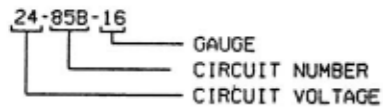

WIRING DIAGRAM KEYS

- BLK BLACK
- YEL YELLOW
- RED RED
- WH WHITE
- GRY GREY
- ORA ORANGE
- BLU BLUE
- GRN GREEN
- BRN BROWN
- PUR PURPLE
- PK PINK